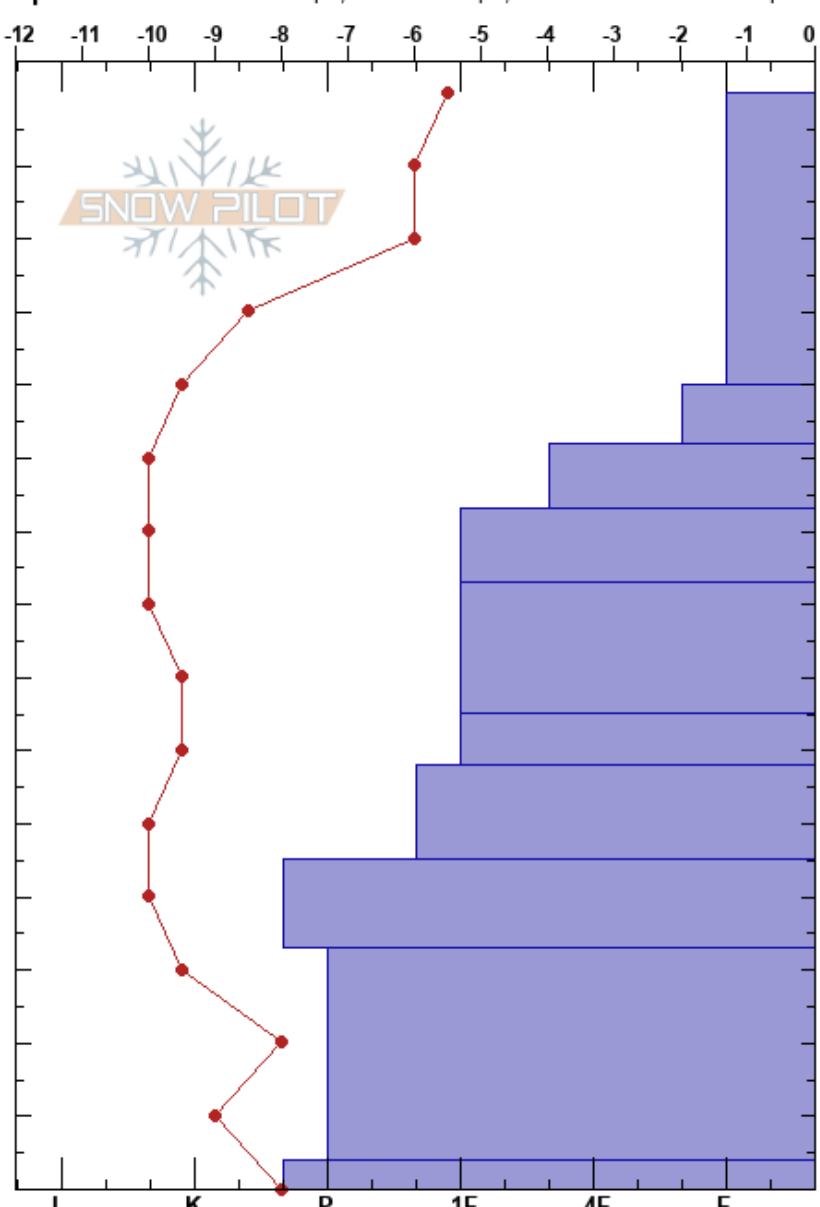

Pro 1 Day 4
 Central Wasatch
 UT
 Elevation: 10311 ft
 Aspect: NE
 Specifics: Ski tracks on slope; We skied slope; Snowmobile tracks on slope

Hannah Stevens
 03/03/2023 - 10:28am
 Co-ord: 40.60048N, -111.55856W
 Slope Angle: 31°
 Wind Loading: previous

Stability: Good PF:38
 Air Temperature: -7°C PS:24
 Sky Cover: OVC
 Precipitation: S2
 Wind: W Light Breeze

Layer Notes:

Form	Crystal Size	Moisture	ρ kg/m ³	Stability tests & Layer comments
*	1			
*	0.5			
/	0.5			← ECTN20 @48cm ← CT17, SC @48cm
/	1			
/	0.5			← CT29, BRK @67cm ← ECTN23 @67cm
/	1			
/	0.5			← STM @85cm from CT column
•	0.5			
•	0.5			
•	0.5			
⊖	0.5			