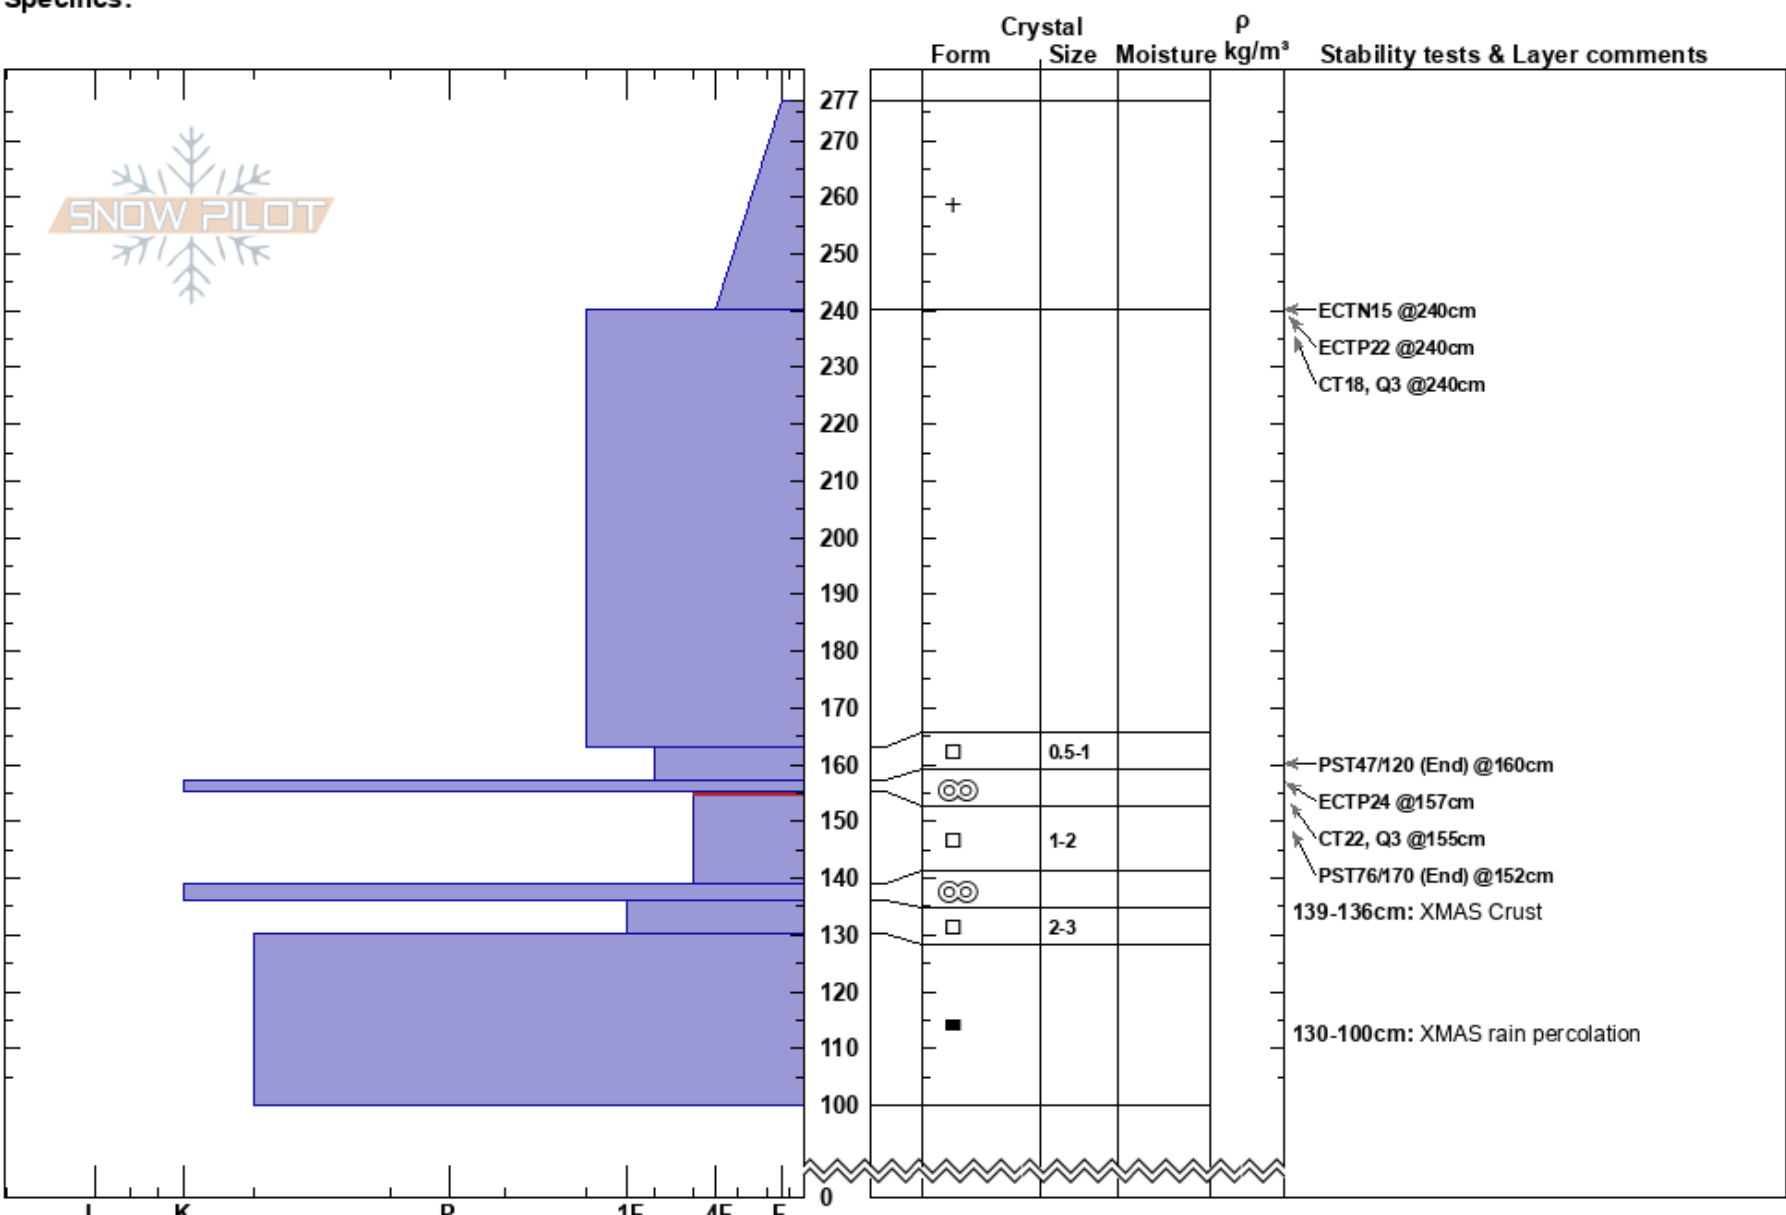

Tranquil Mid Elevation  
Flathead Range  
MT  
Elevation: 5530 ft  
Aspect: 35°  
Specifics:

Jackson George  
03/03/2023 - 11:26am  
Co-ord: 48.22645N, -113.50181W  
Slope Angle: 35°  
Wind Loading: previous

Stability:  
Air Temperature:  
Sky Cover: BKN  
Precipitation: S1  
Wind: SW Light Breeze

HS:277  
157-155cm: Mid-January Crust  
155-139cm: Problematic layer  
139-136cm: XMAS Crust  
130-100cm: XMAS rain percolation