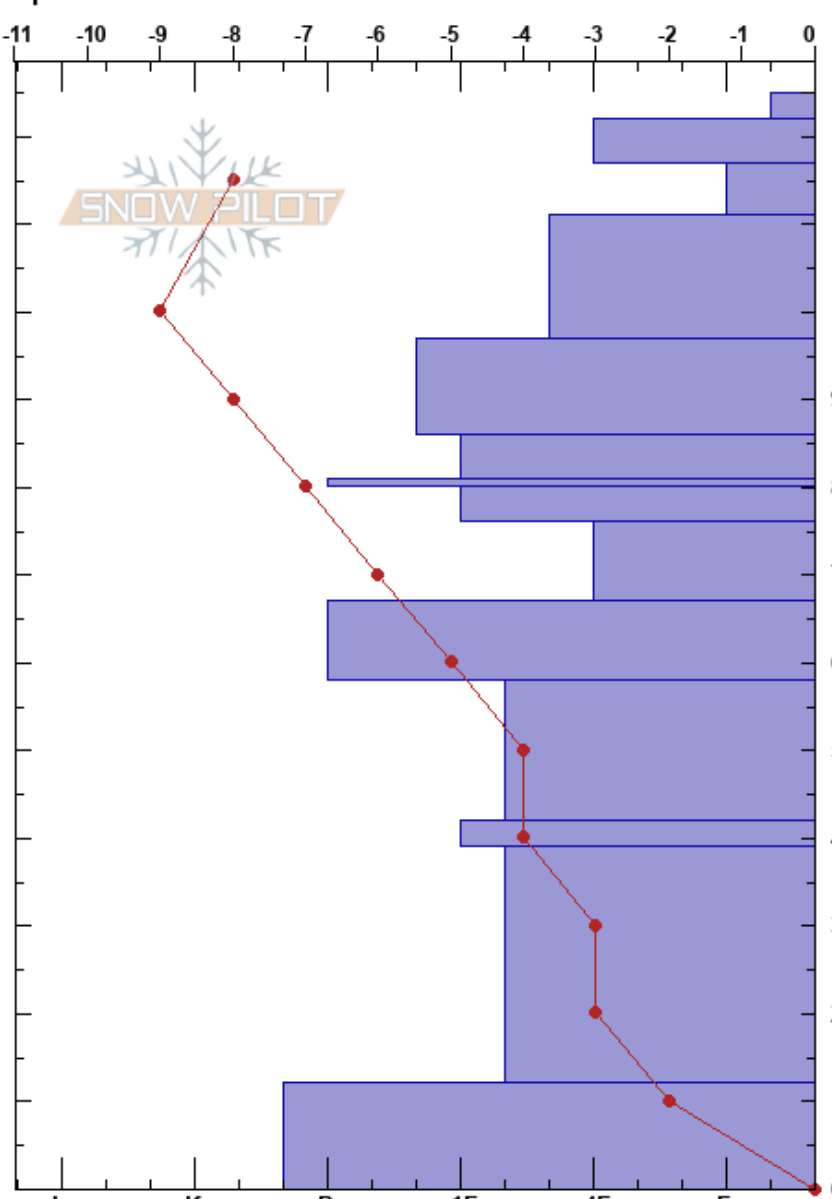

Goats Eye Banff Visitor Safety  
 Banff, Yoho and Kootenay 01/03/2023 - 02:00  
 AB  
 Elevation: 2140 m  
 Aspect:  
 Specifics:

Co-ord:  
 Slope Angle:  
 Wind Loading:

Stability:  
 Air Temperature:  
 Sky Cover:  
 Precipitation: S-1  
 Wind:

HS:125  
 Layer Notes:  
 67-58cm: possibly Jan crust  
 58-42cm: Problematic layer  
 42-39cm: old crust

Height (cm)	Crystal		Moisture	$\rho$ kg/m <sup>3</sup>	Stability tests & Layer comments
	Form	Size			
125	+ (X)	1(1)			
120	+ (X)	1(1)			
110	/	1			← CTV, SC @110cm on stellars 1.5
100	•	1			
90	•	0.5-1			
80	⊖	1			
80	□	1			
80	⊖	1-2			
70	□	2-3			
60	□	2			67-58cm: possibly Jan crust
50	□	4			
40	⊙⊙				42-39cm: old crust
30	^	4-6			
20					
10	^	4-6			
0					