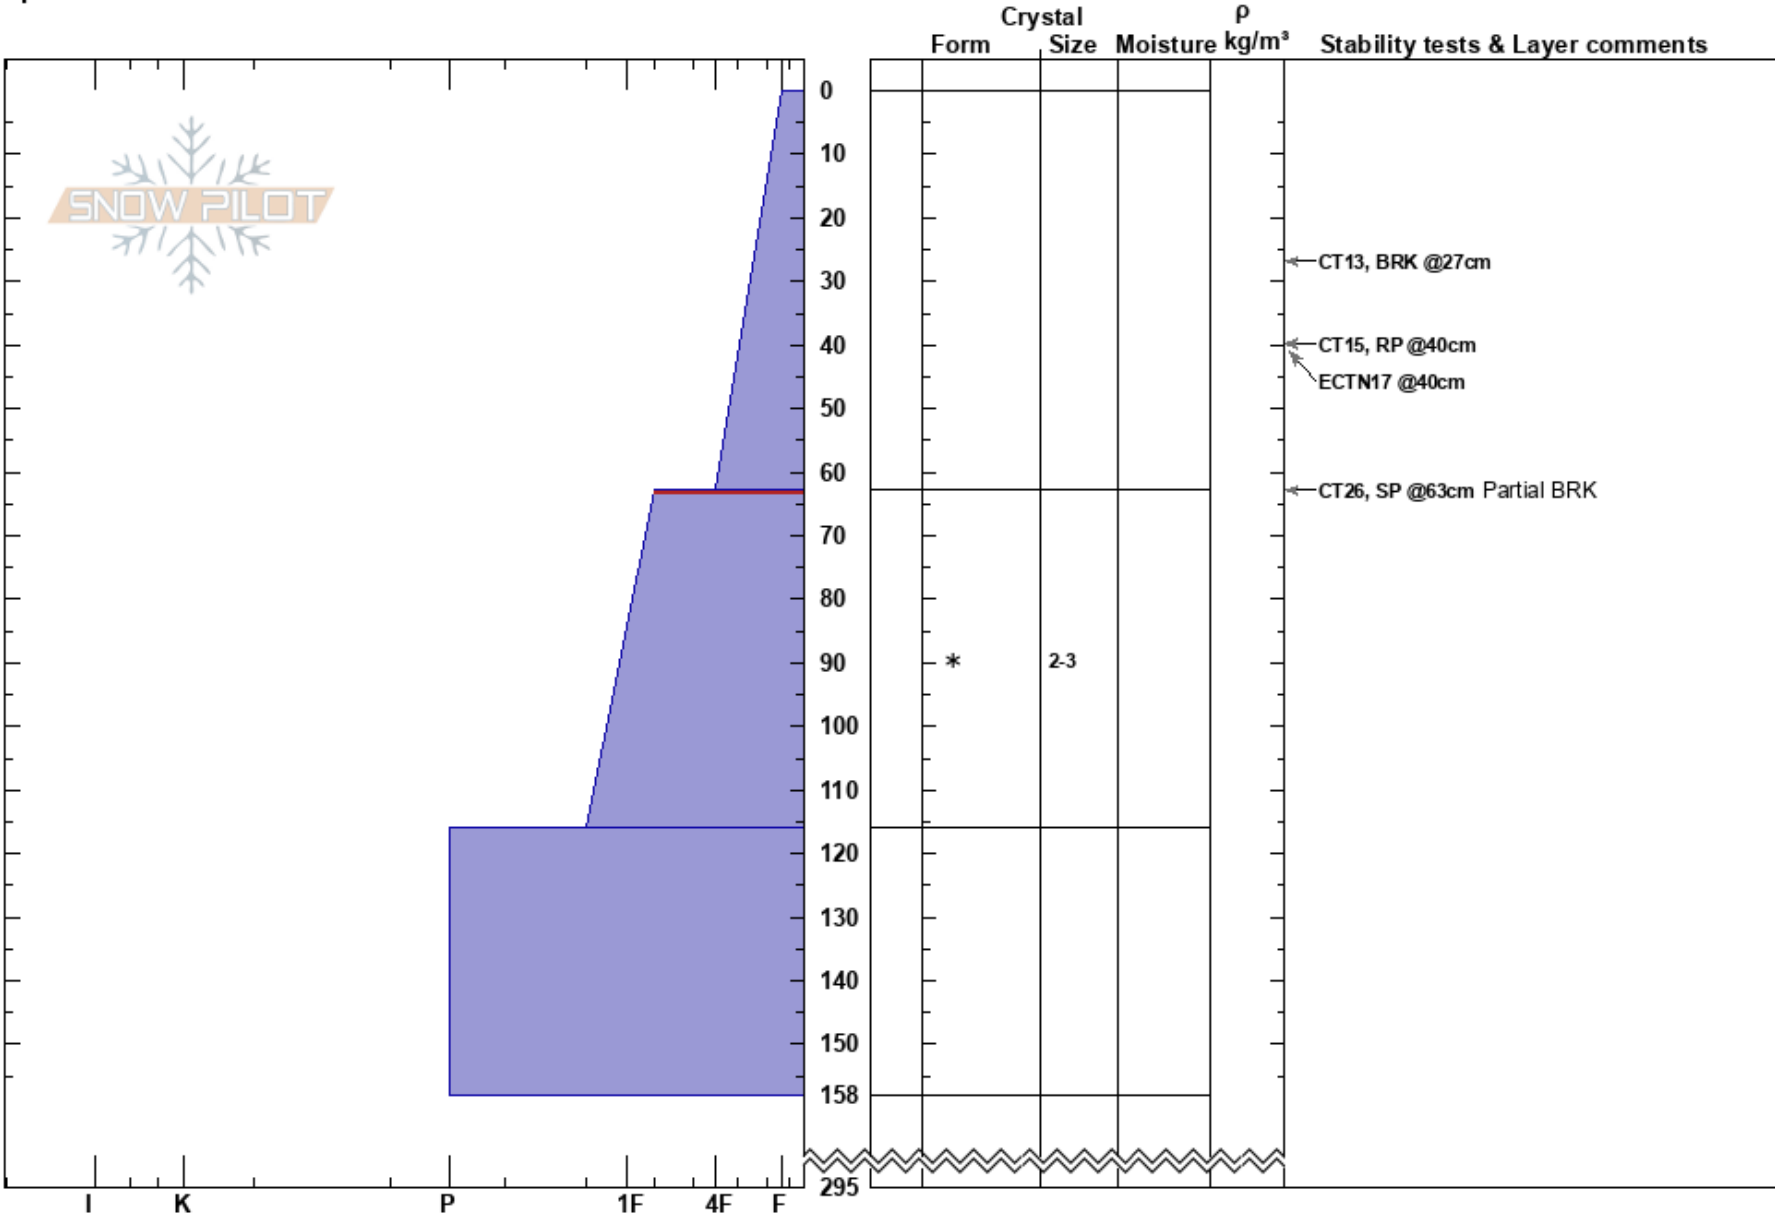

230303 Mainline
 Monashee
 BC
 Elevation: 1360 m
 Aspect: E
 Specifics:

Monashee Powder
 03/03/2023 - 09:12
 Co-ord:
 Slope Angle: 30°
 Wind Loading:

Stability:
 Air Temperature:
 Sky Cover: OVC
 Precipitation: S2
 Wind: Calm

HS:295
 63-116cm:Problematic layer

Notes: