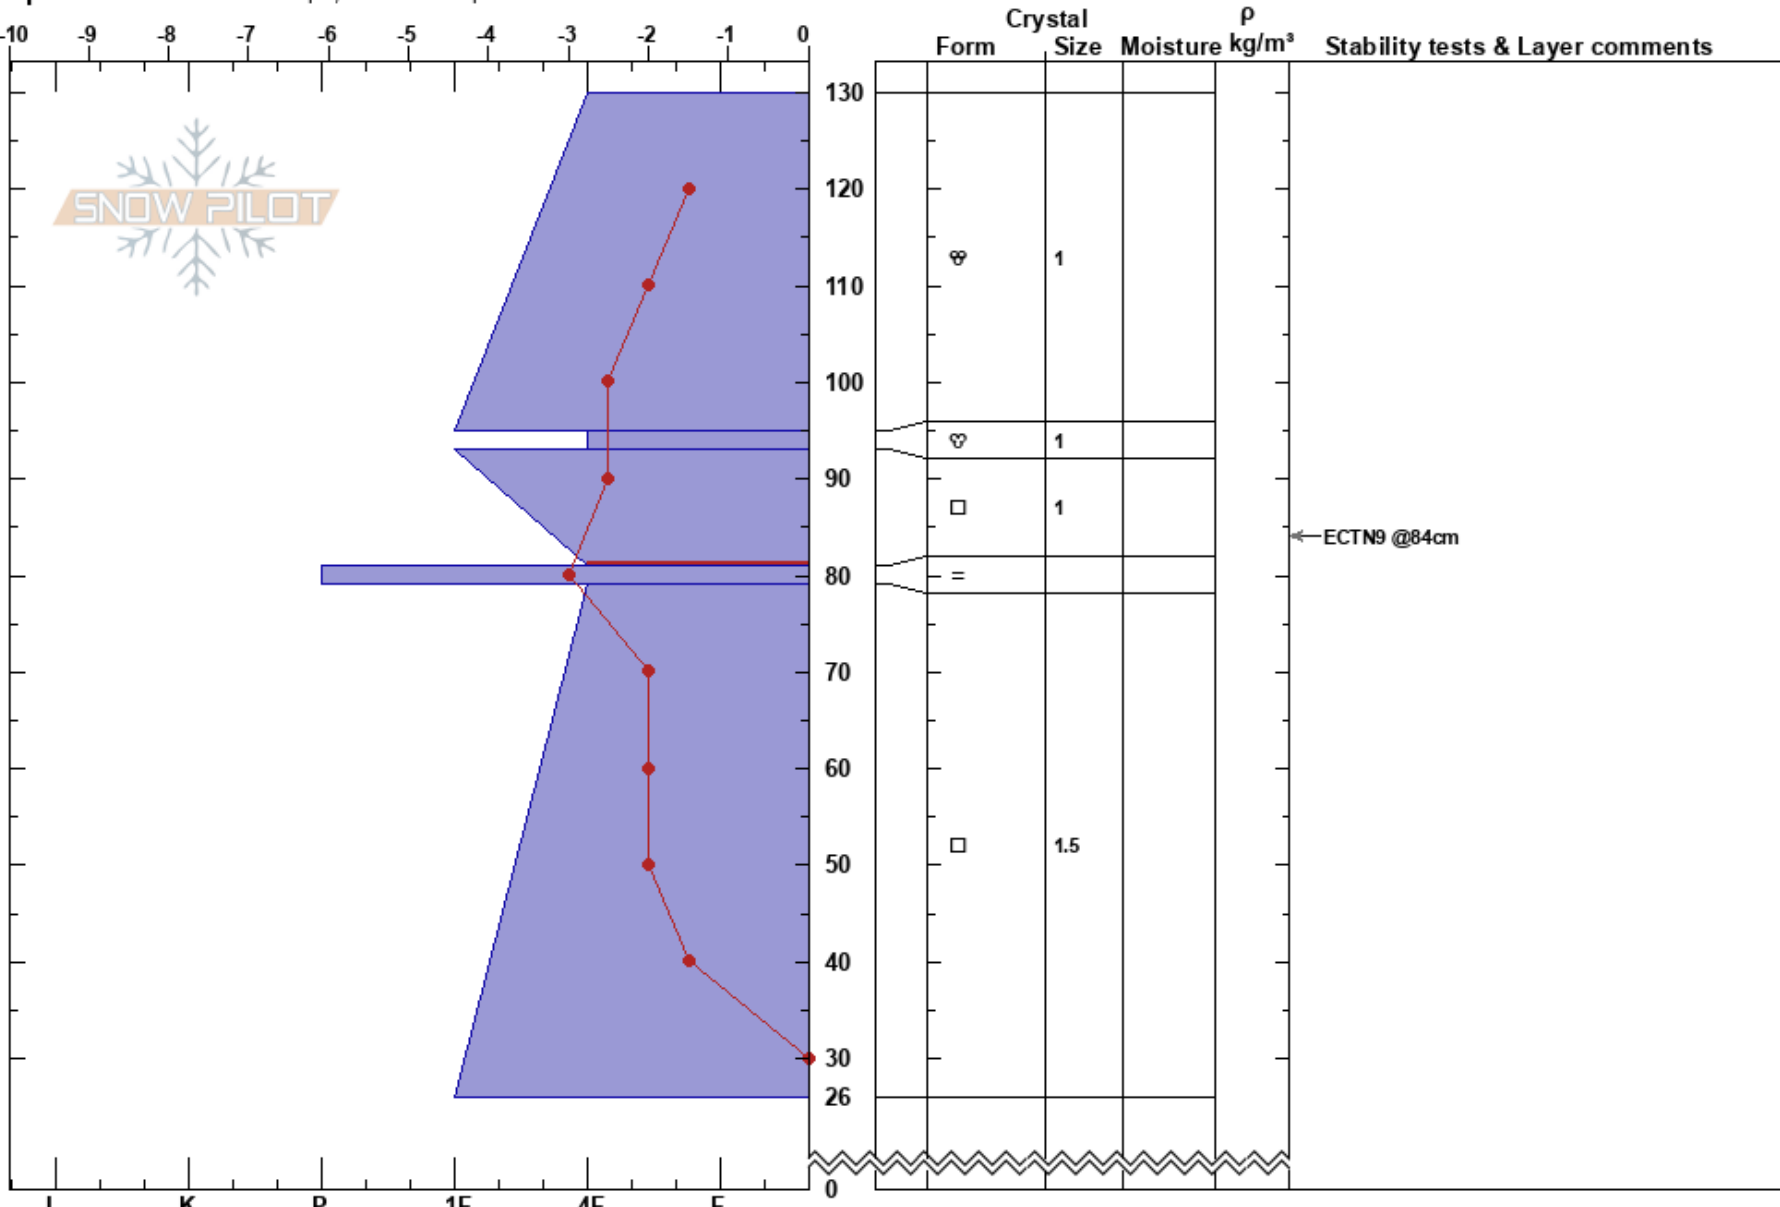

Incline Peak
 Carson Range
 NV
 Elevation: 9479 ft
 Aspect: 26°

Chris Mertens
 01/09/2018 - 12:30pm
 Co-ord: 39.29463N, -119.94106W
 Slope Angle: 25°
 Wind Loading: previous

Stability: **HS:130**
 Air Temperature: 1°C PF:36 93-81cm:Problematic layer
 Sky Cover: BKN
 Precipitation: S-1
 Wind: Calm

Specifics: Ski tracks on slope; We skied slope

Notes: