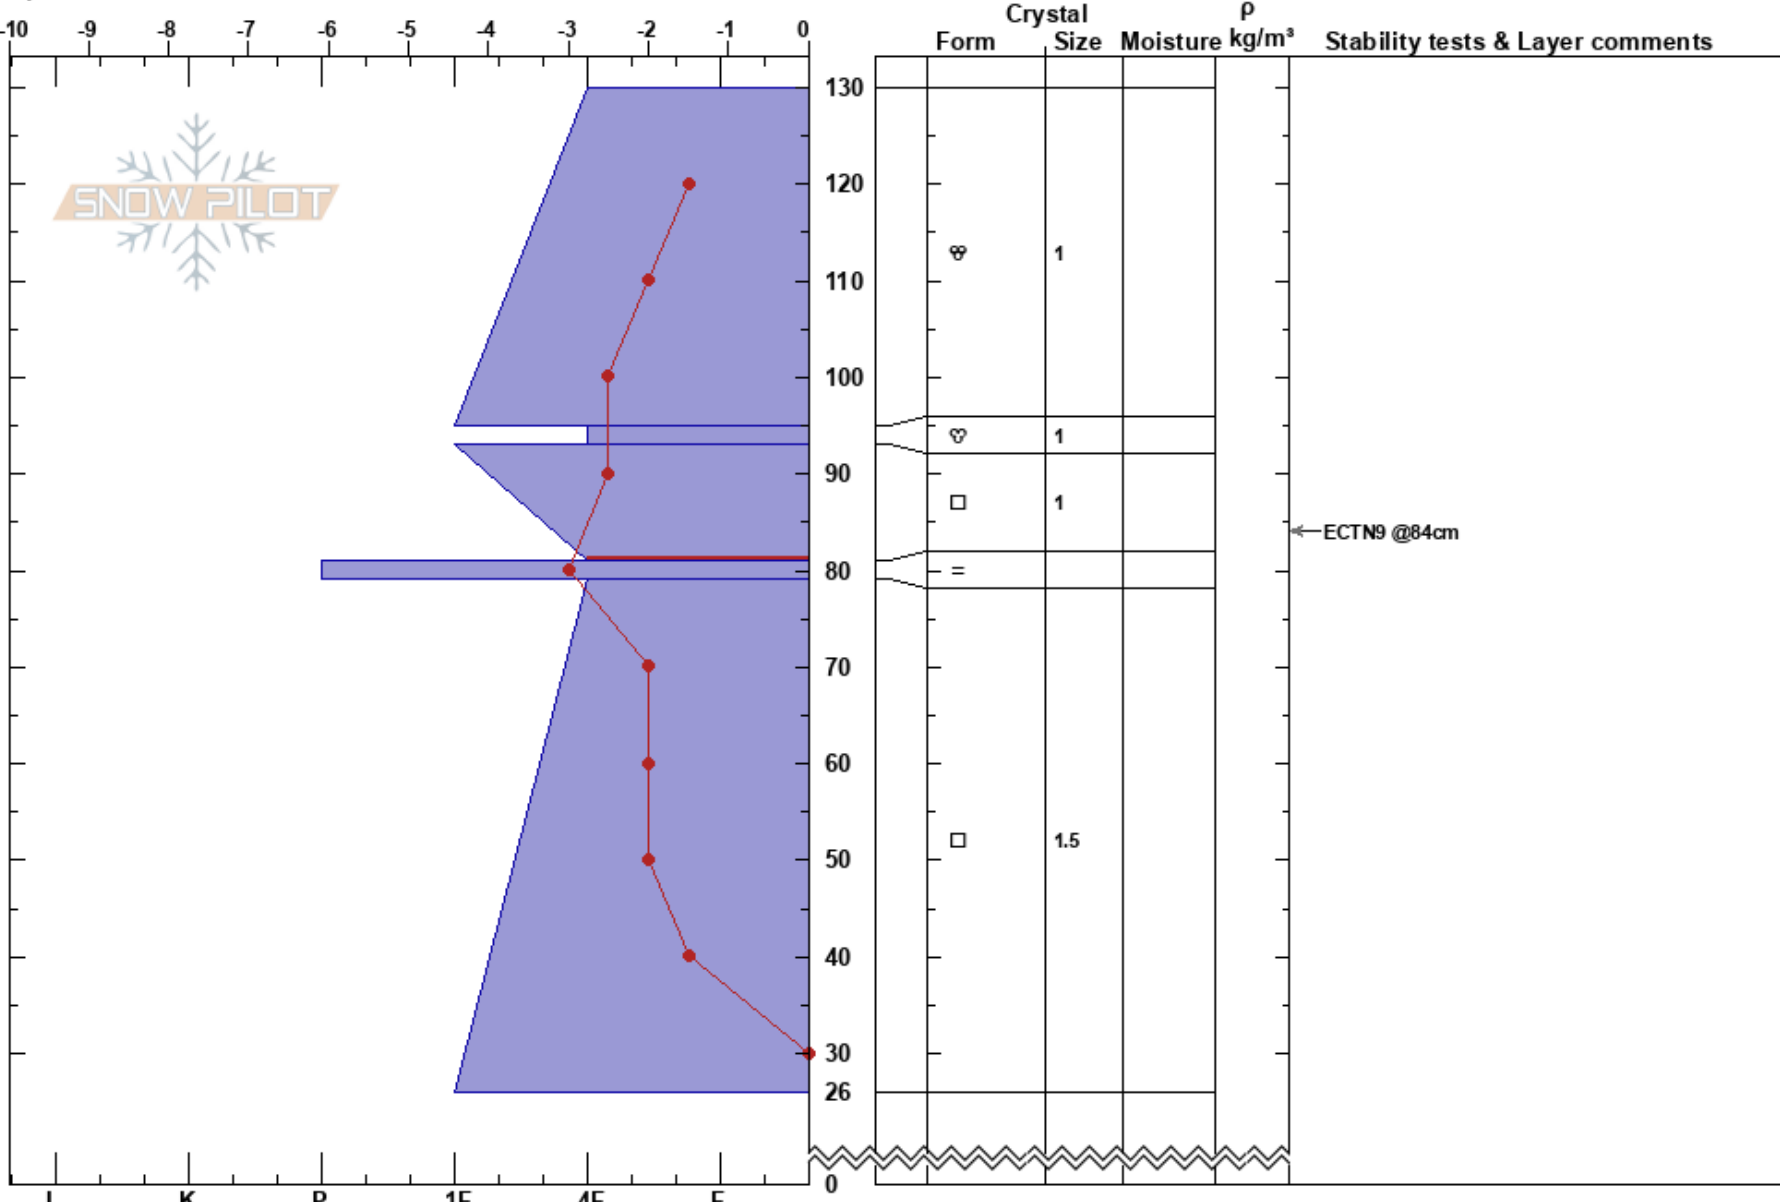

Incline Peak
 Carson Range
 NV
 Elevation: 9479 ft
 Aspect: 26°

Chris Mertens
 01/09/2018 - 12:30pm
 Co-ord: 39.29463N, -119.94106W
 Slope Angle: 25°
 Wind Loading: previous

Stability: **HS:130**
 Air Temperature: 1°C PF:36 93-81cm:Problematic layer
 Sky Cover: BKN
 Precipitation: S-1
 Wind: Calm

Specifics: Ski tracks on slope; We skied slope

Notes: