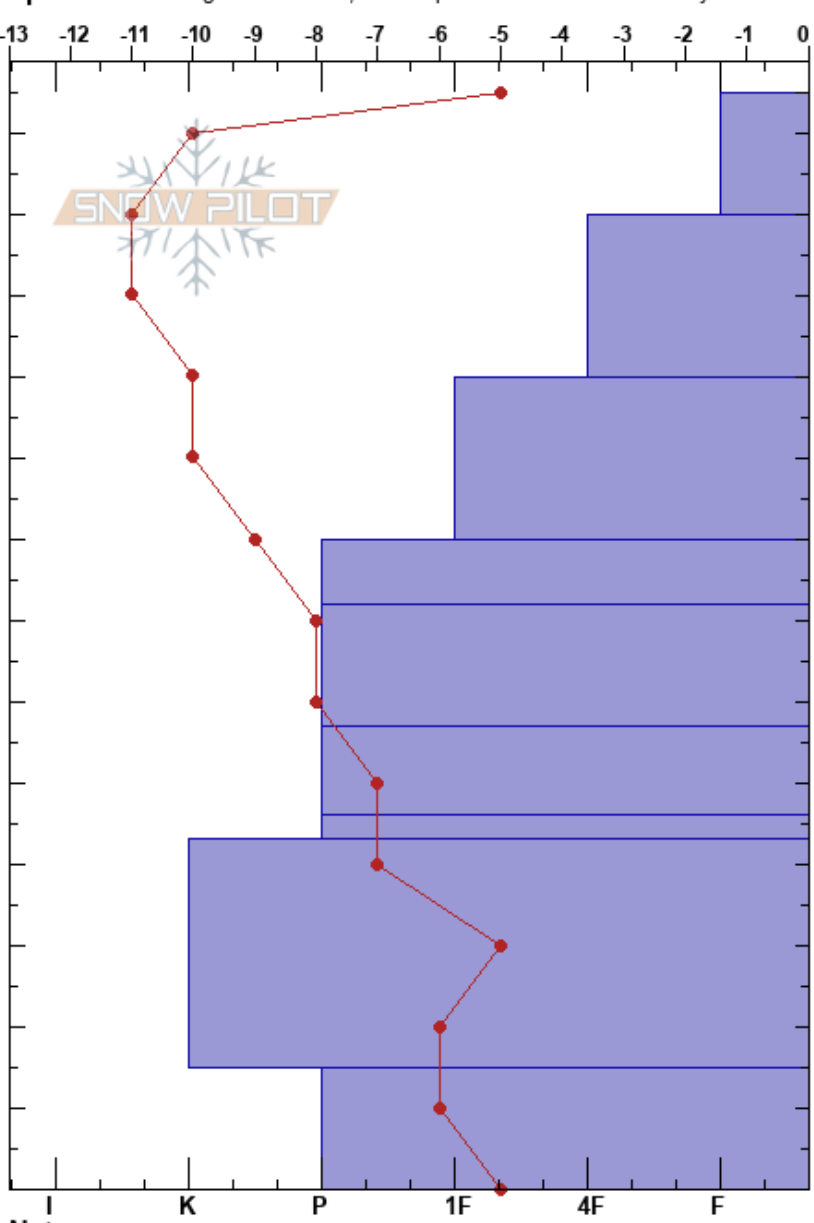

Dog Plot
 Front Range
 CO
 Elevation: 3234 m
 Aspect: SW
 Specifics: Pit dug in a Ski Area; Pit is representative of backcountry

Bailey Batchelor
 03/01/2023 - 12:17pm
 Co-ord: 39.94190N, -105.60902W
 Slope Angle: 27°
 Wind Loading:

Stability:
 Air Temperature: -10°C
 Sky Cover: SCT
 Precipitation: NO
 Wind: Calm

HS:135
 PF:15 15-0cm: Problematic layer

Depth (cm)	Crystal		ρ kg/m ³	Stability tests & Layer comments
	Form	Size		
135				
130	*	1	D-M	
120				
110	/	1	D-M	← CT11 @115cm ← ECTN14 @115cm
100				
90	•	0.5	D-M	
80	⊖	1.5	D	
70	⊖	1.5	D	
60				
50	□	2	D	
40	□	2	D	
30	□	3	D	
20				
15	^	3	D	← PST70/100 (End) @15cm
0				