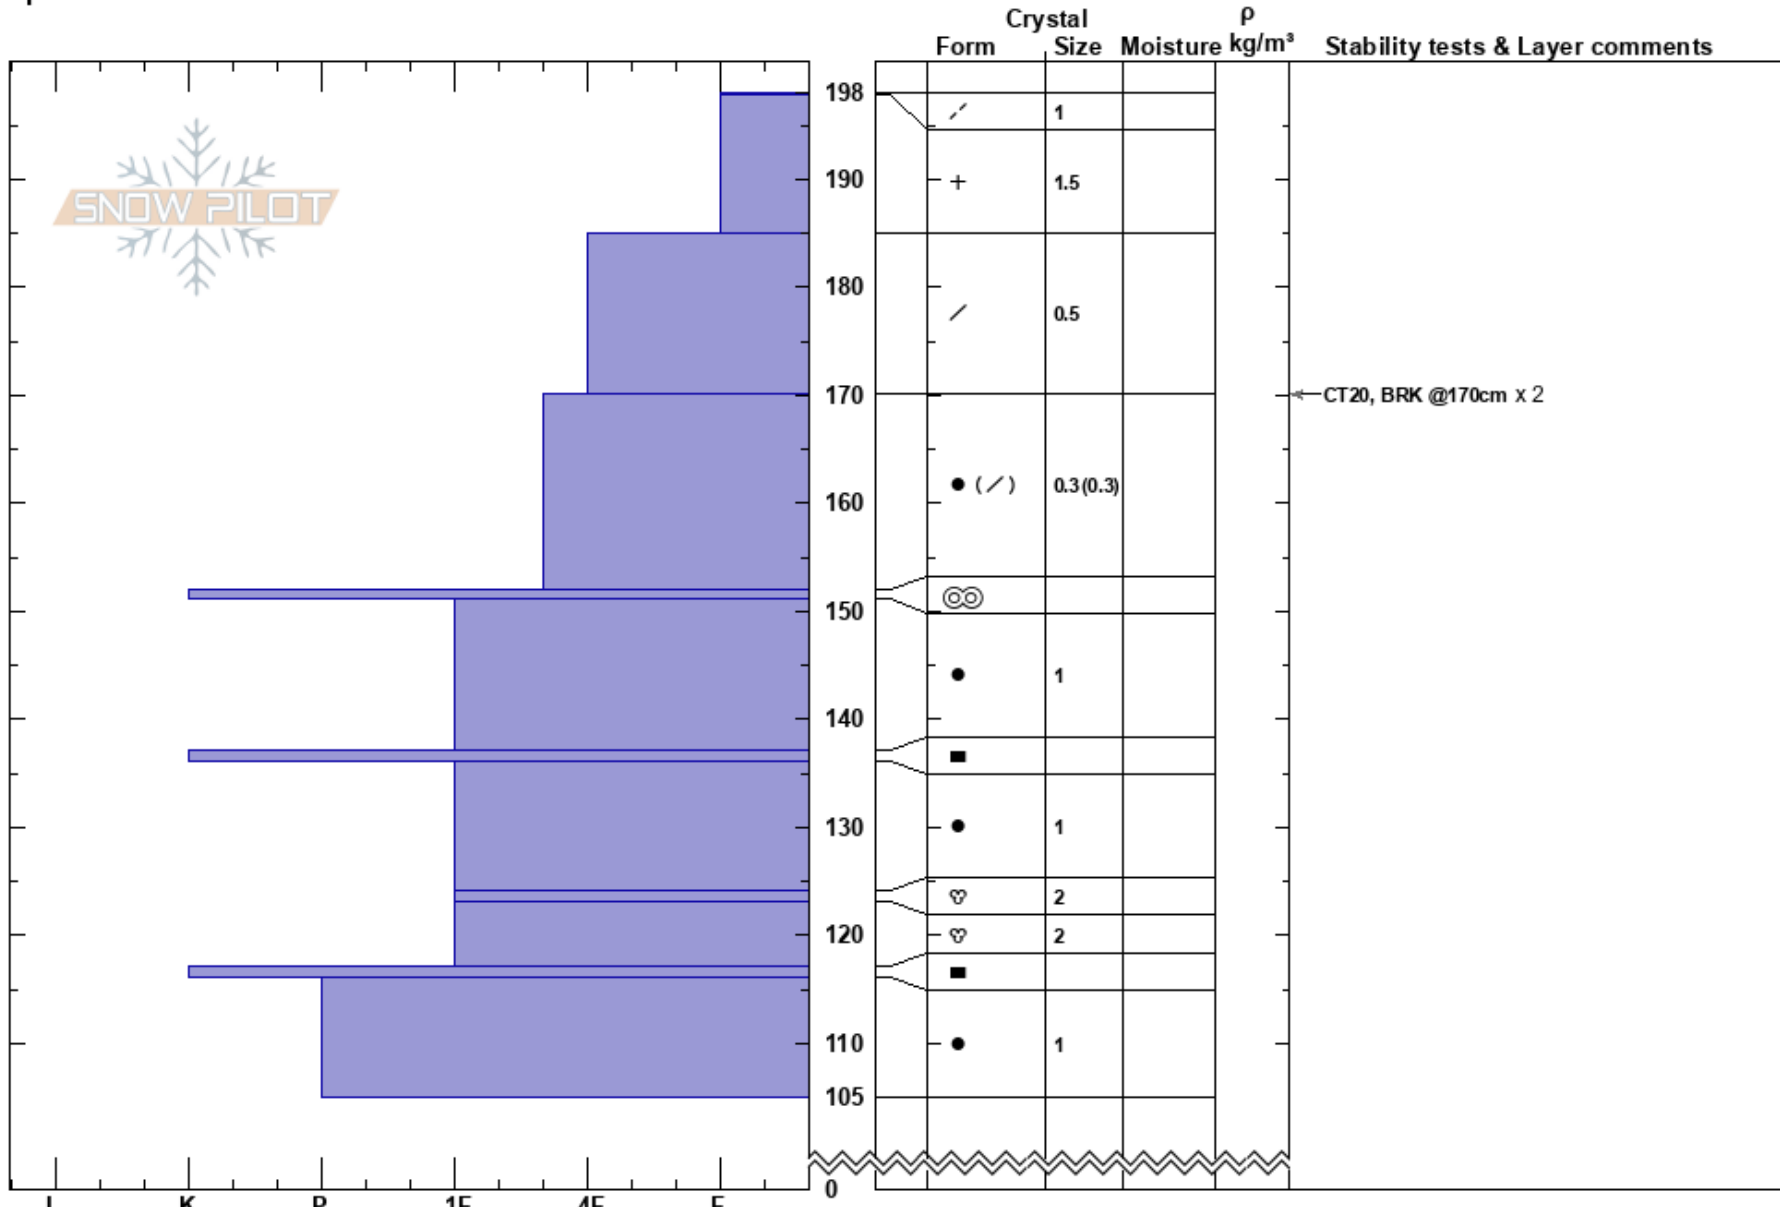

Vista Butte 20230302
 Three Sisters
 OR
 Elevation: 6440 ft
 Aspect: NW
 Specifics:

Gabriel Coler
 03/02/2023 - 12:00pm
 Co-ord: 10T 612235W 4872008N
 Slope Angle: 12°
 Wind Loading: yes

Stability:
 Air Temperature: -1°C
 Sky Cover: BKN
 Precipitation: S-1
 Wind: W Strong

HS:198 PF:35 Layer Notes:

Notes: