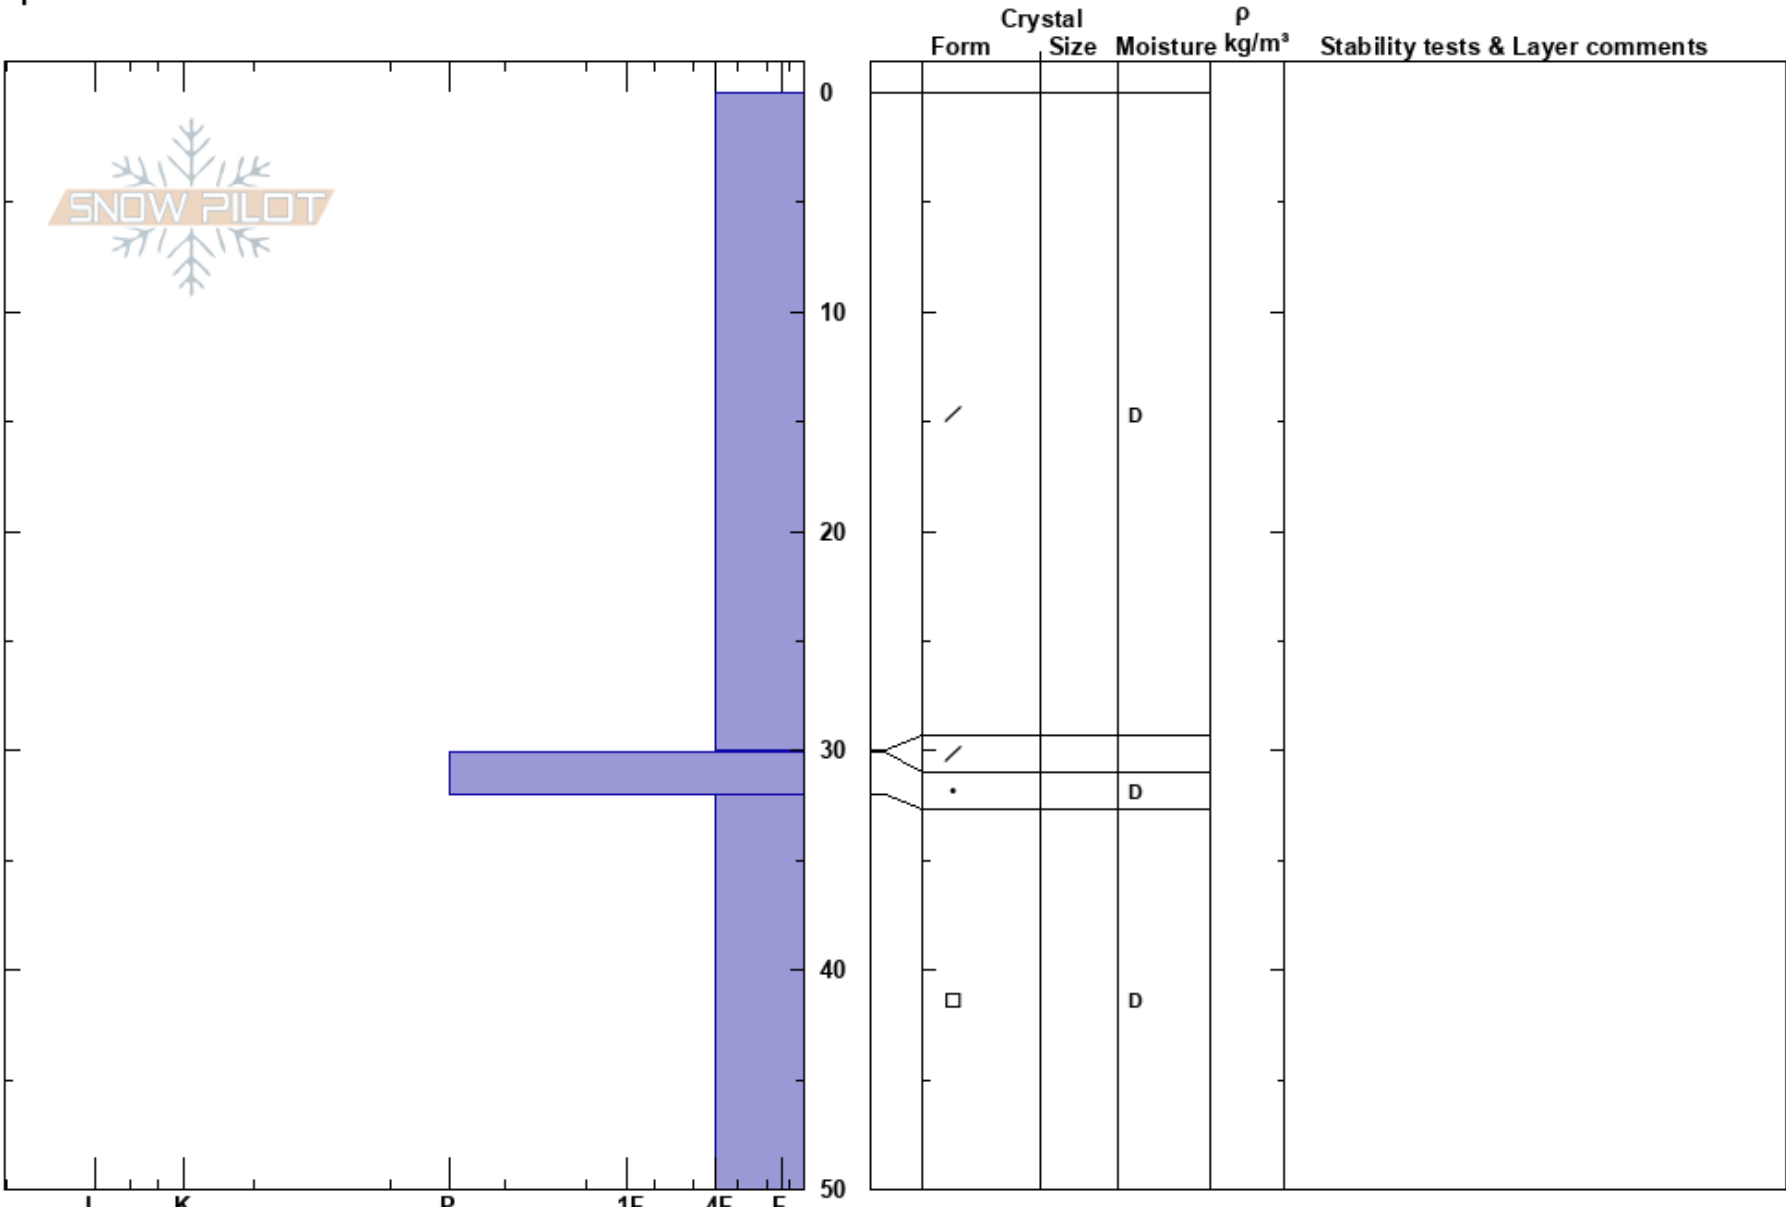

Gjerdelvdalen
 Lyngen Alps
 Norway
Elevation: 450 m
Aspect: 80°
Specifics:

Patrik Jonsson
 09/01/2018 - 13:00
Co-ord: 69.56132N, 20.16742E
Slope Angle: 20°
Wind Loading:

Stability: HS:50.1
Air Temperature: 30-30.1cm: Problematic layer
Sky Cover:
Precipitation:
Wind: