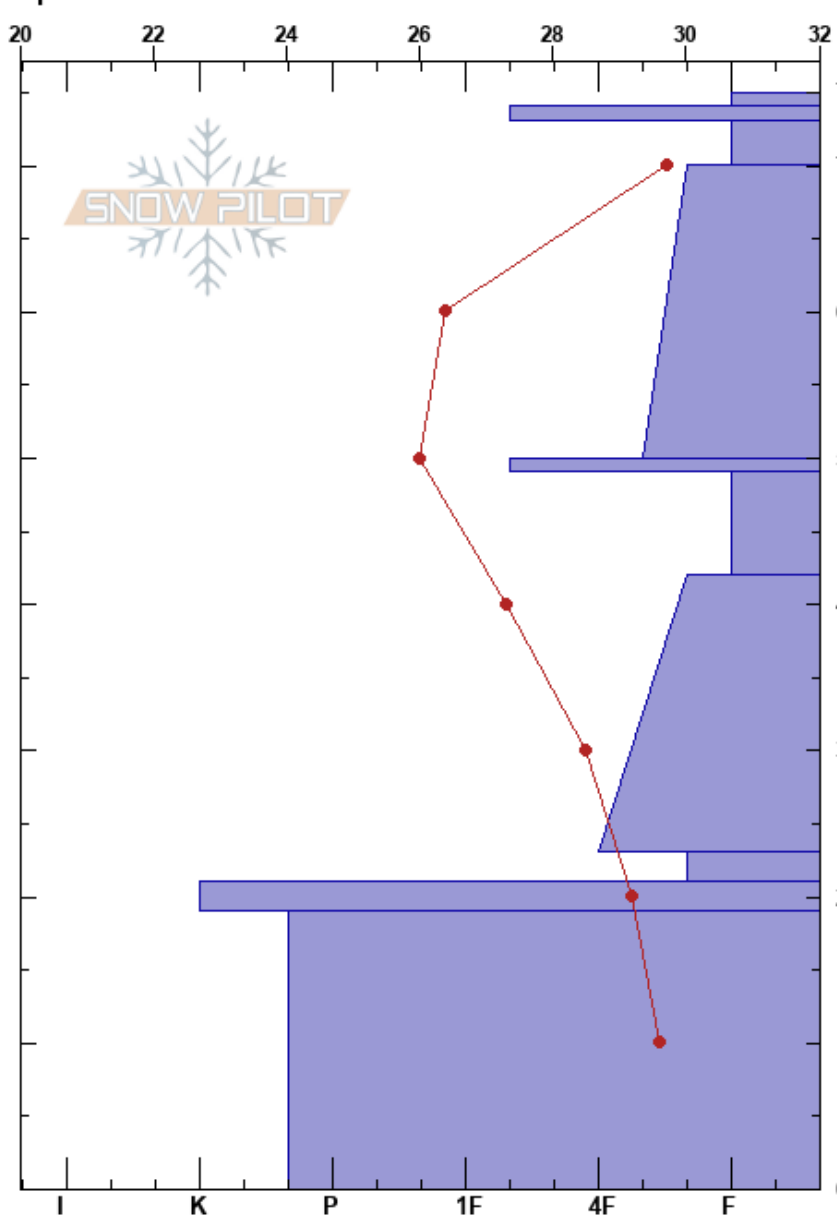

3 Terraces Low
 Bear River Range
 UT
 Elevation: 8600 ft
 Aspect: E
 Specifics:

toby weed
 01/08/2018 - 2:00pm
 Co-ord: 41.69745N, -111.70538W
 Slope Angle: 20°
 Wind Loading: yes

Stability: Fair
 Air Temperature: 38°F
 Sky Cover: FEW
 Precipitation: NO
 Wind: S Moderate

HS:75
 PF:50
 Layer Notes:
 49-42cm: Problematic layer
 21-19cm: Thanksgiving Crust

Form	Crystal		ρ kg/m³	Stability tests & Layer comments
	Size	Moisture		
* (V)				
∇				
⊠ (⊠)				
⊠ (⊠)				
-				
□	1.5	D		←ECTN14 @47cm
□ (⊠)				
□				
⊙				21-19cm: Thanksgiving Crust
⊙ (⊠)				