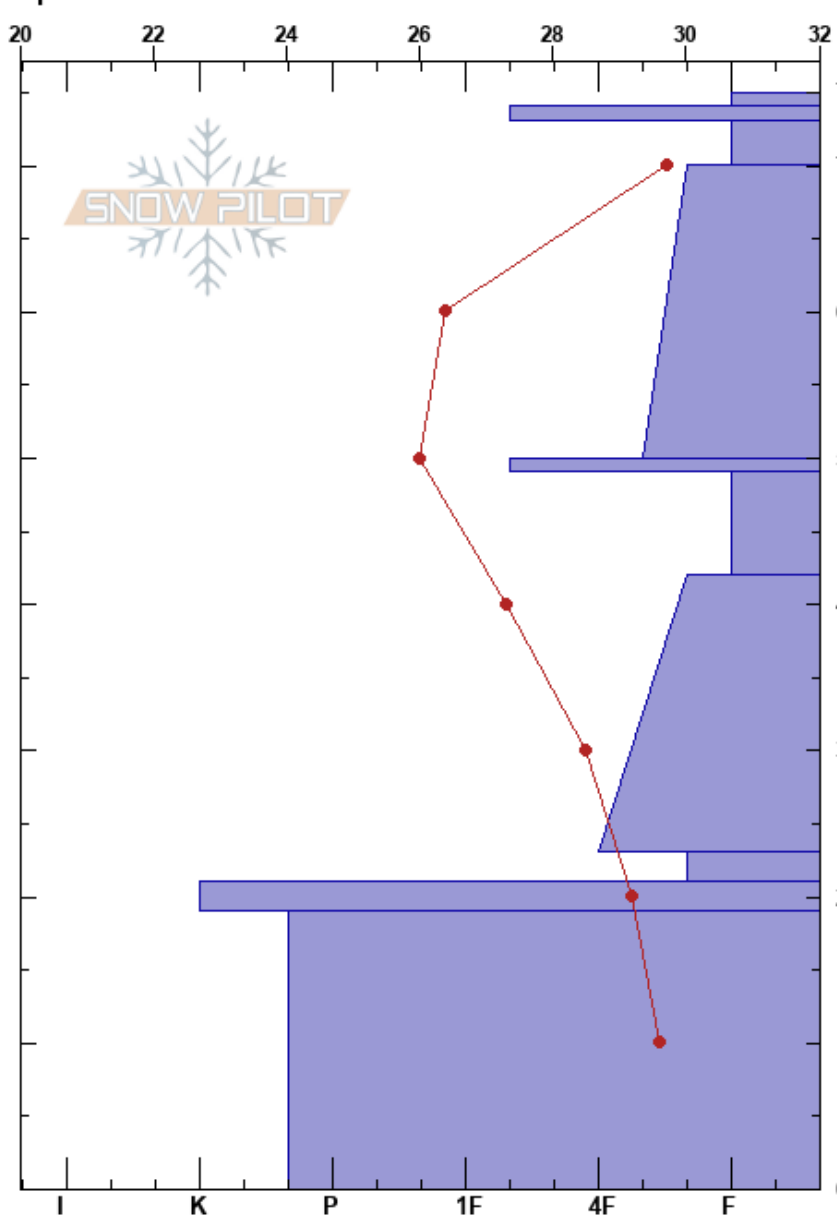

3 Terraces Low
 Bear River Range
 UT
 Elevation: 8600 ft
 Aspect: E
 Specifics:

toby weed
 01/08/2018 - 2:00pm
 Co-ord: 41.69745N, -111.70538W
 Slope Angle: 20°
 Wind Loading: yes

Stability: Fair
 Air Temperature: 38°F
 Sky Cover: FEW
 Precipitation: NO
 Wind: S Moderate

HS:75
 PF:50
 49-42cm: Problematic layer
 21-19cm: Thanksgiving Crust

Form	Crystal		Moisture	ρ kg/m ³	Stability tests & Layer comments
	Size				
* (V)					
∇					
⊠ (⊠)					
⊠ (⊠)					
-					
□	1.5		D		←ECTN14 @47cm
□ (⊠)					
□					
⊙					21-19cm: Thanksgiving Crust
⊙ (⊠)					