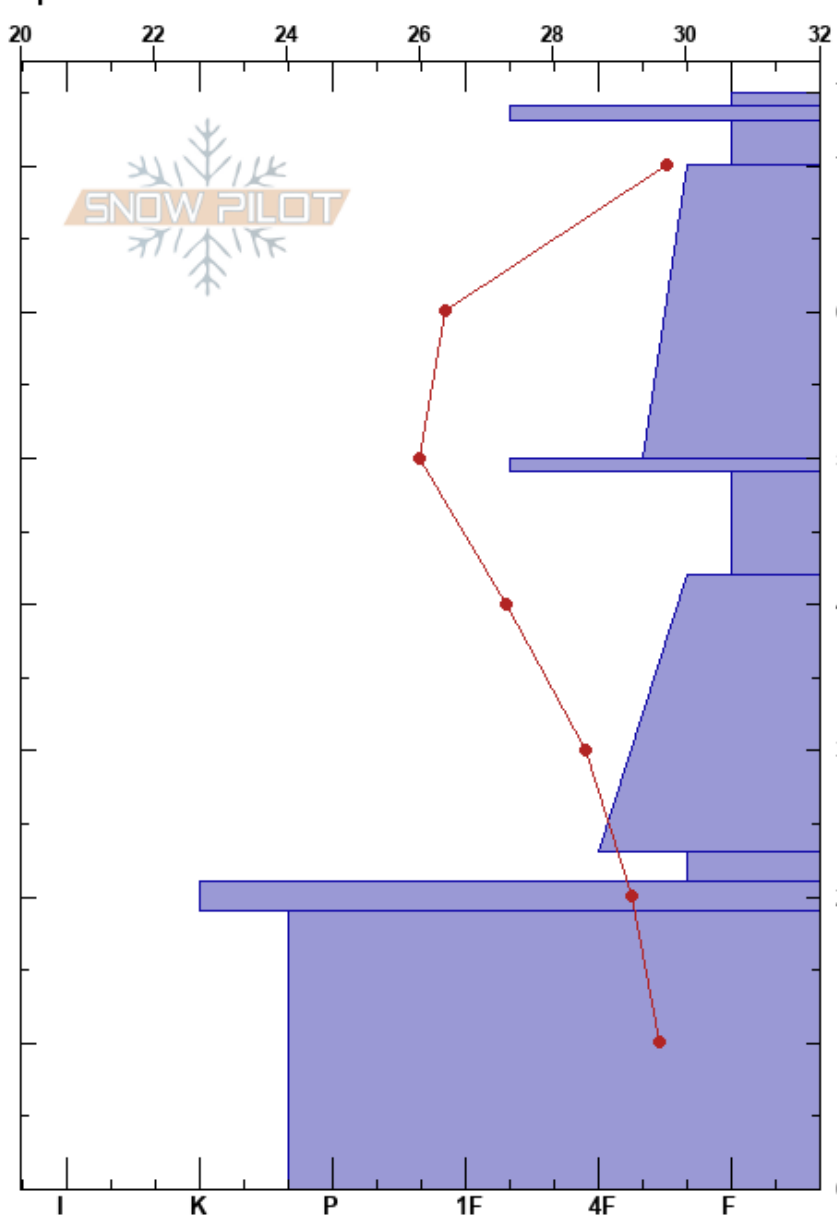

3 Terraces Low  
 Bear River Range  
 UT  
 Elevation: 8600 ft  
 Aspect: E  
 Specifics:

toby weed  
 01/08/2018 - 2:00pm  
 Co-ord: 41.69745N, -111.70538W  
 Slope Angle: 20°  
 Wind Loading: yes

Stability: Fair  
 Air Temperature: 38°F  
 Sky Cover: FEW  
 Precipitation: NO  
 Wind: S Moderate

HS:75  
 PF:50  
 Layer Notes:  
 49-42cm: Problematic layer  
 21-19cm: Thanksgiving Crust

Form	Crystal		ρ kg/m³	Stability tests & Layer comments
	Size	Moisture		
* (V)				
∇				
⊠ (⊠)				
⊠ (⊠)				
-				
□	1.5	D		← ECTN14 @47cm
□ (⊠)				
□				
⊙				21-19cm: Thanksgiving Crust
⊙ (⊠)				