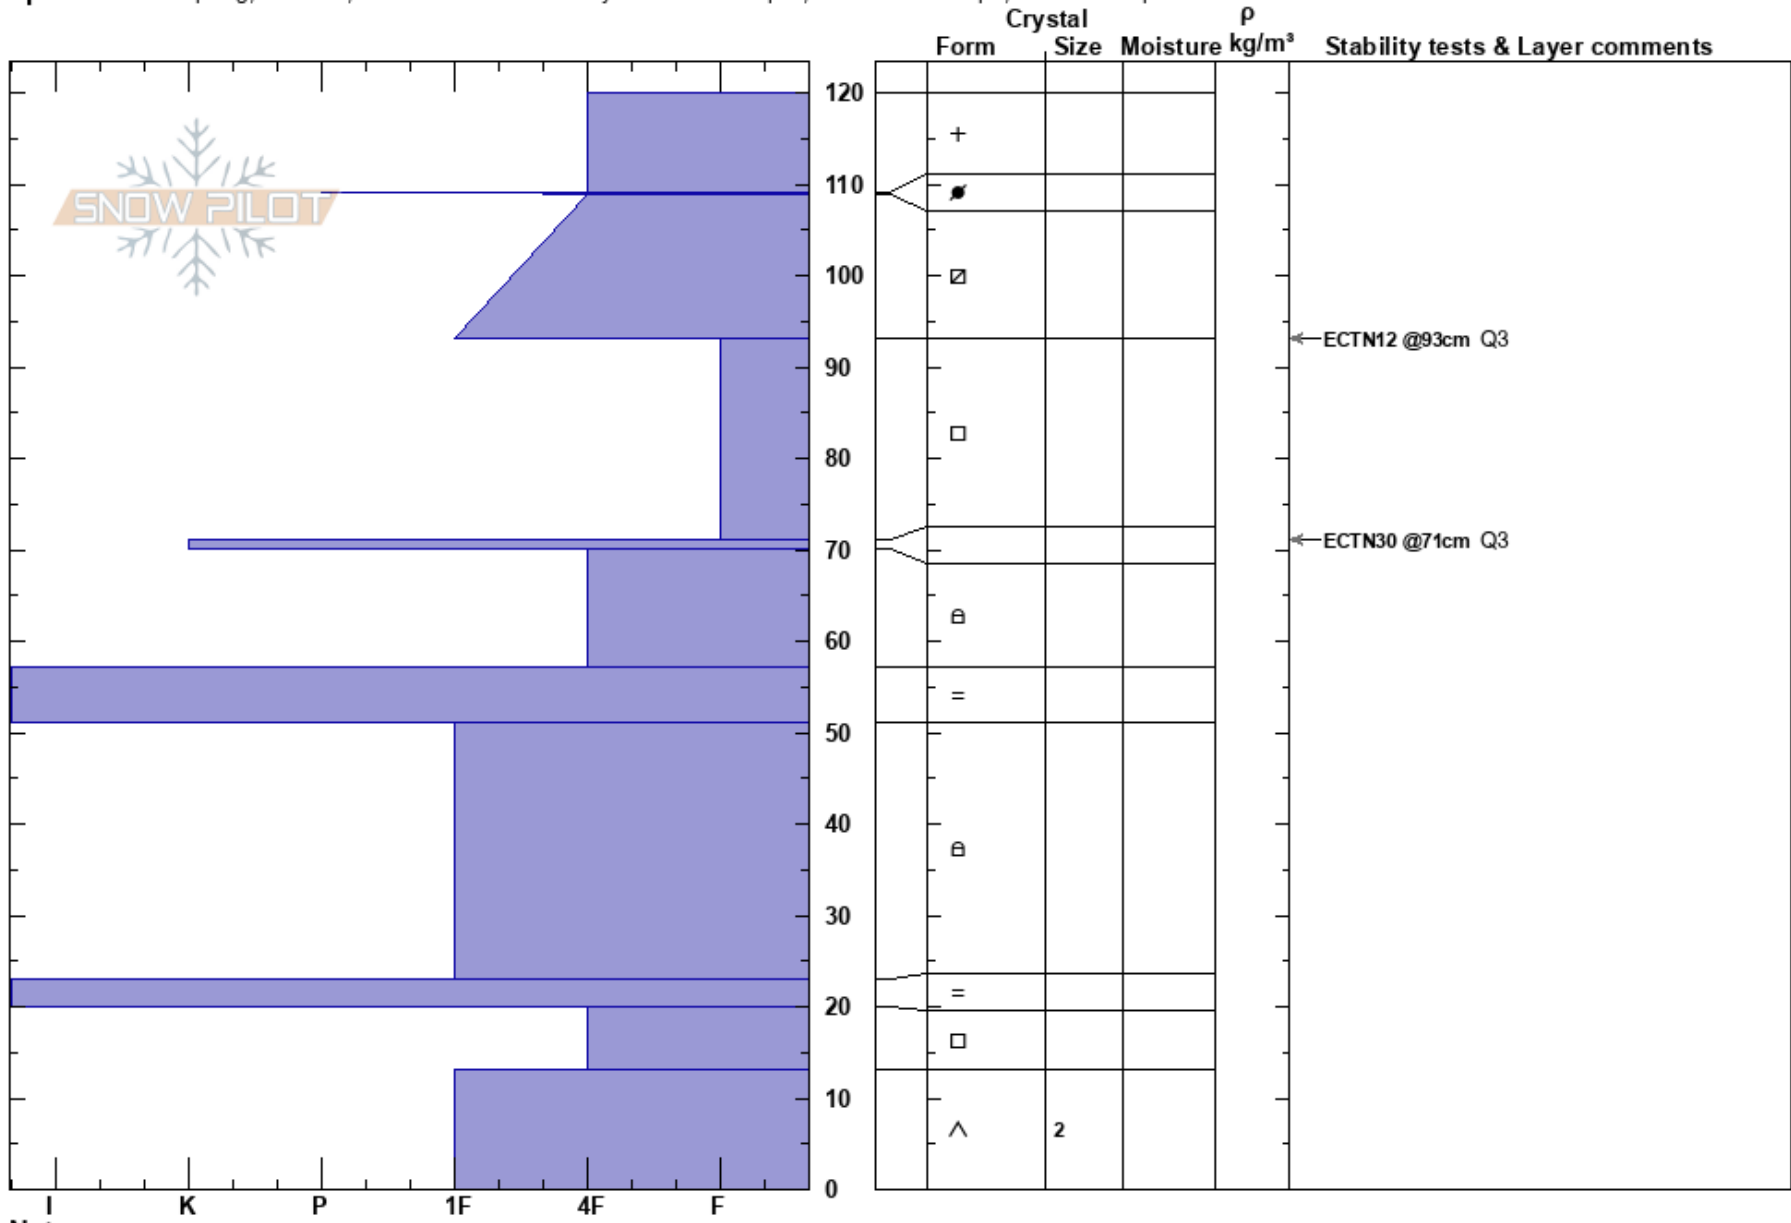

Baldy Knoll ECT
 Teton Range
 WY
 Elevation: 8800 ft
 Aspect: NE

Joshua Carr
 01/08/2018 - 12:00pm
 Co-ord: 43.62051N, -111.00088W
 Slope Angle: 20°
 Wind Loading: previous

Stability: Fair
 Air Temperature: 25°F
 Sky Cover: OVC
 Precipitation: NO
 Wind: S Light Breeze

HS:120
 PF:45
 93-71cm:Problematic layer

Layer Notes:

Specifics: Collapsing, localized; Recent avalanche activity on different slopes; Ski tracks on slope; We skied slope

Notes: 3-5 in of snow reported day before