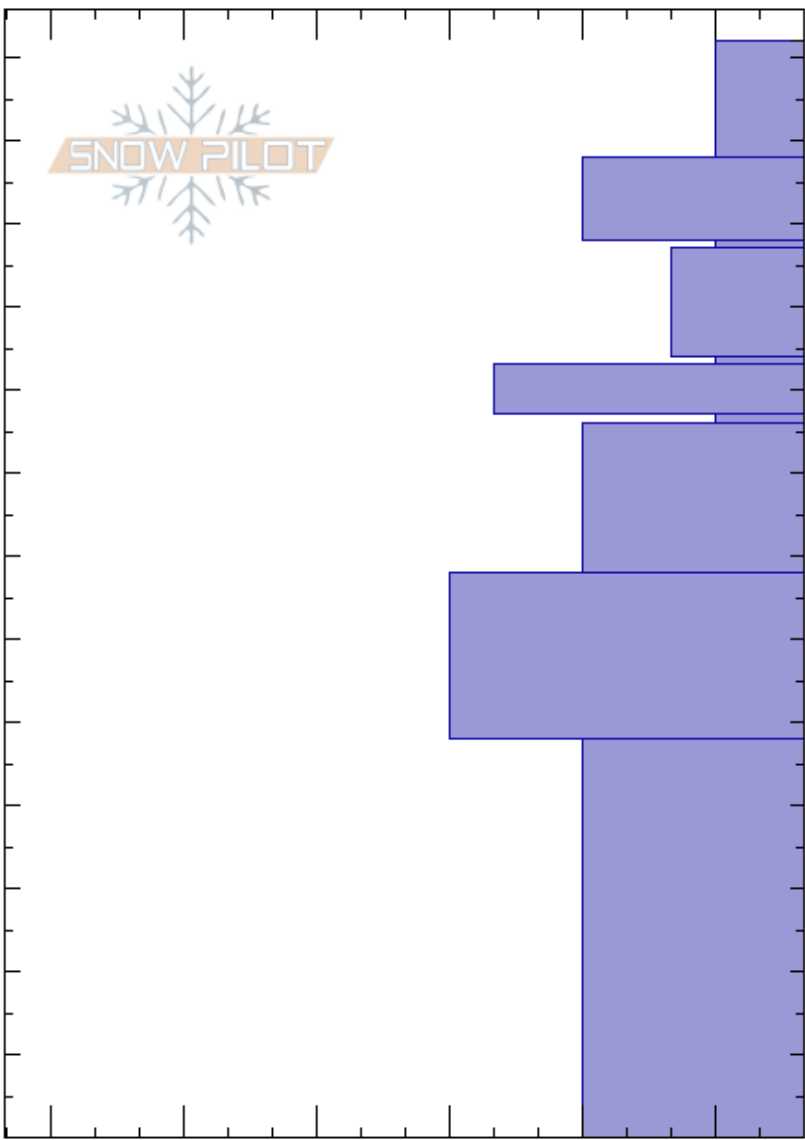

94-93cm: Jan 22 SH

BC

Co-ord:

Sky Cover: FEW

94-93cm: Problematic layer

Elevation: 2450 m

Slope Angle: 27°

Precipitation: NO

Aspect: NE

Wind Loading: previous

Wind: Calm

Specifics: Pit dug in a Ski Area

Depth (cm)	Crystal		Moisture	ρ kg/m ³	Stability tests & Layer comments
	Form	Size			
132					
120					
110					CT4, SP @118cm CT3, SP @118cm
100					
90	V	6			CT10, SC @94cm CT12, SC @94cm ECTP14 @94cm
80	V	6			
70					
60					
50					
40					
30					
20					
10					
0					

Notes: TP Looking for reactivity of Jan 22 SH and DPS
Opening in trees, lee side of flat ridge