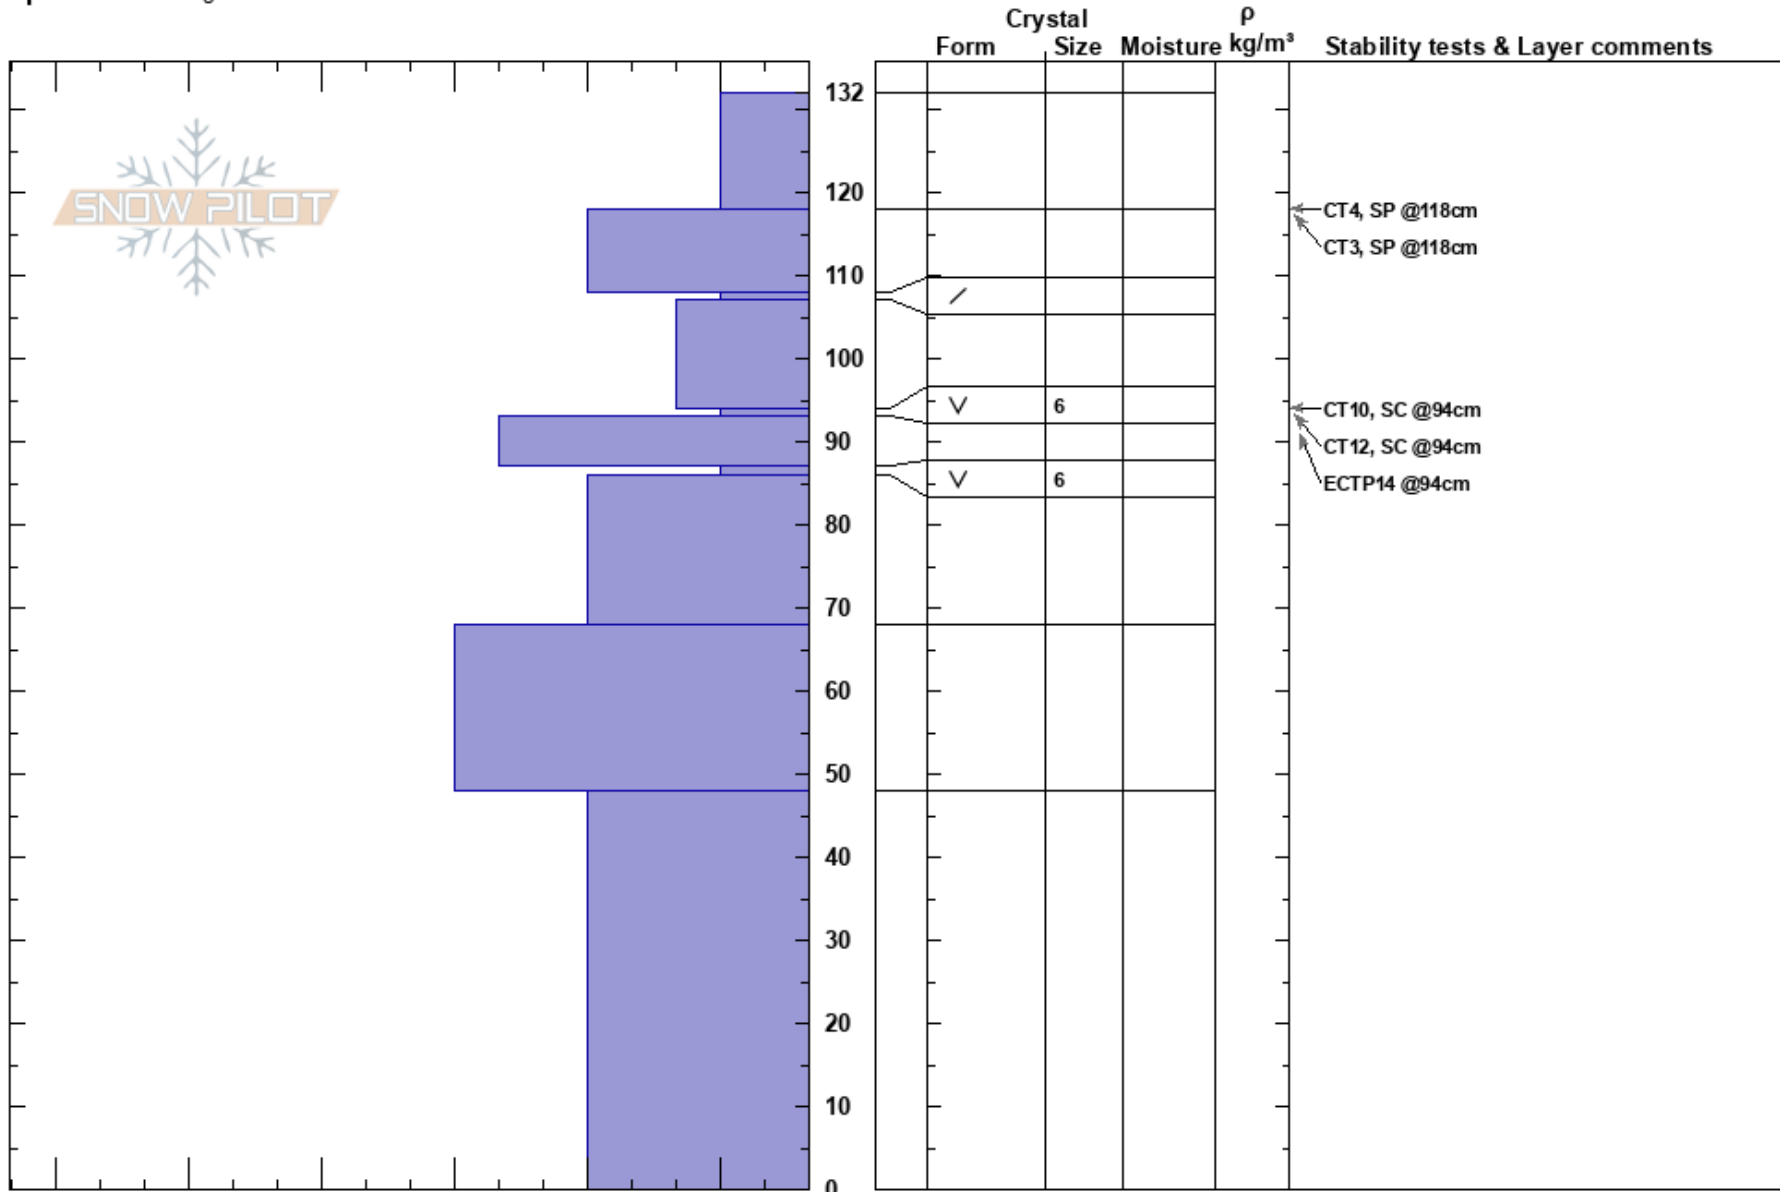

94-93cm: Jan 22 SH

BC

Co-ord:

Sky Cover: FEW

94-93cm: Problematic layer

Elevation: 2450 m

Slope Angle: 27°

Precipitation: NO

Wind: Calm

Aspect: NE

Wind Loading: previous

Specifics: Pit dug in a Ski Area

Notes: TP Looking for reactivity of Jan 22 SH and DPS

Opening in trees, lee side of flat ridge