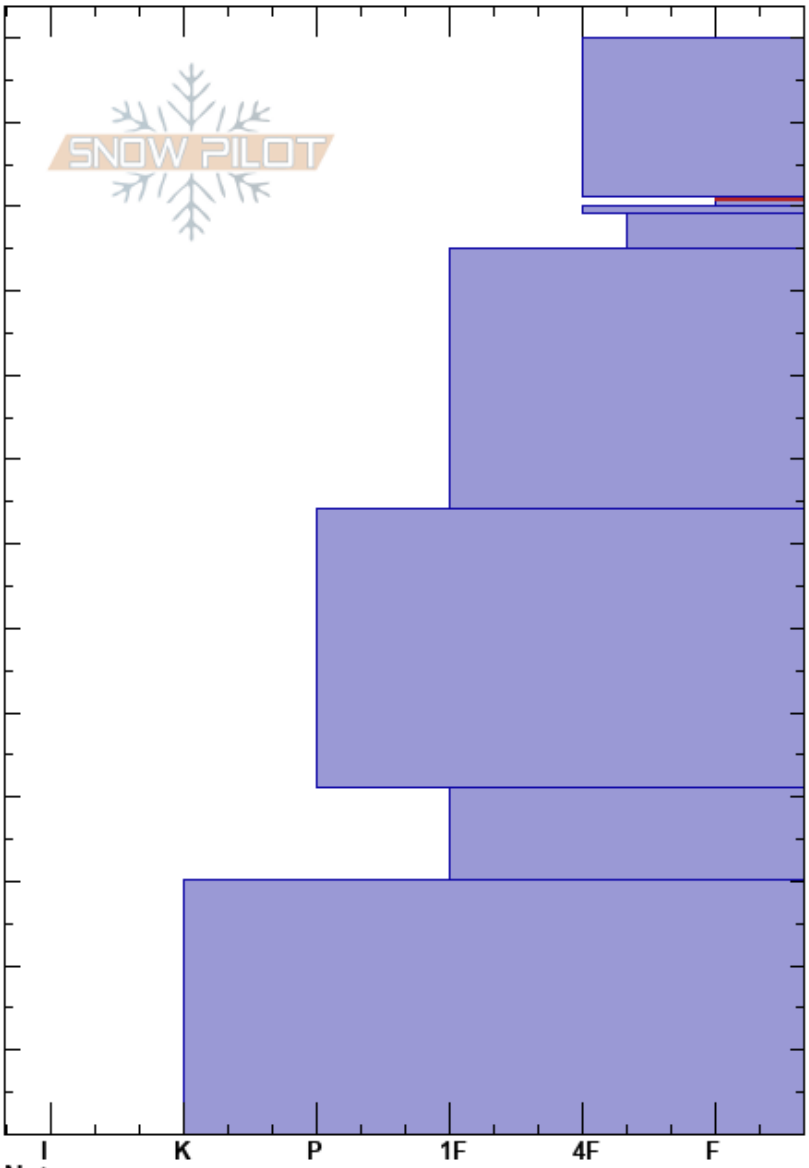

20180108-80
 Front Range
 CO
 Elevation: 11150 ft
 Aspect: 8°
 Specifics:

Ron Simenhois
 01/08/2018 - 12:45am
 Co-ord: 13S 106W 40N
 Slope Angle: 33°
 Wind Loading:

Stability: Good
 Air Temperature:
 Sky Cover: FEW
 Precipitation: NO
 Wind: Calm

HS:130
 Layer Notes:
 111-110cm:Problematic layer

Height (cm)	Crystal		Moisture	ρ kg/m ³	Stability tests & Layer comments
	Form	Size			
130	∇	2			
120	/	1			
110	* (/)	1.5			← ECTN13 @110.5cm
	/	0.5-1			← CT13, Q1 @110.5cm
	/ (□)	1			
90	● (□)	0.3			
60	●				
40	□	1-1.5			
15	□				