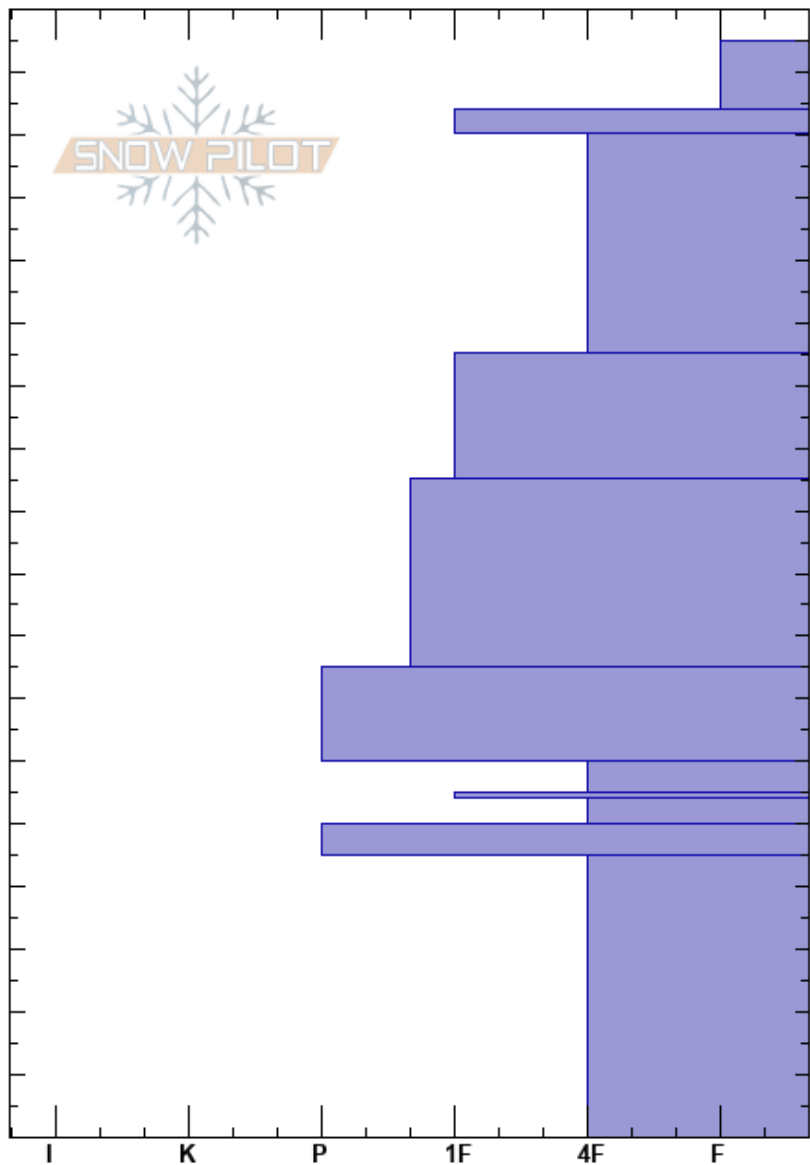

Morello LO
 Swan Range
 MT
 Elevation: 7700 ft
 Aspect: 40°
 Specifics: Ski tracks on slope; We skied slope

Timothy Laroche
 01/08/2018 - 12:00pm
 Co-ord: 47.19246N, -113.35583W
 Slope Angle: 20°
 Wind Loading: previous

Stability: Good
 Air Temperature: -0.8°C
 Sky Cover: CLR
 Precipitation: NO
 Wind: W Calm

HS:175
 Layer Notes:
 60-55cm: Problematic layer

Height (cm)	Crystal Form	Crystal Size	Moisture	ρ kg/m ³	Stability tests & Layer comments
175					
170	*				
160	-				← ECTN12 @160cm ← CT12, Q3 @160cm
140	/ (•)				
125	.				← ECTN20 @125cm ← CT25, Q3 @125cm
90	.				
70	.				
60	⊖				
55	■				
50	⊖				
45	■				
20	^				