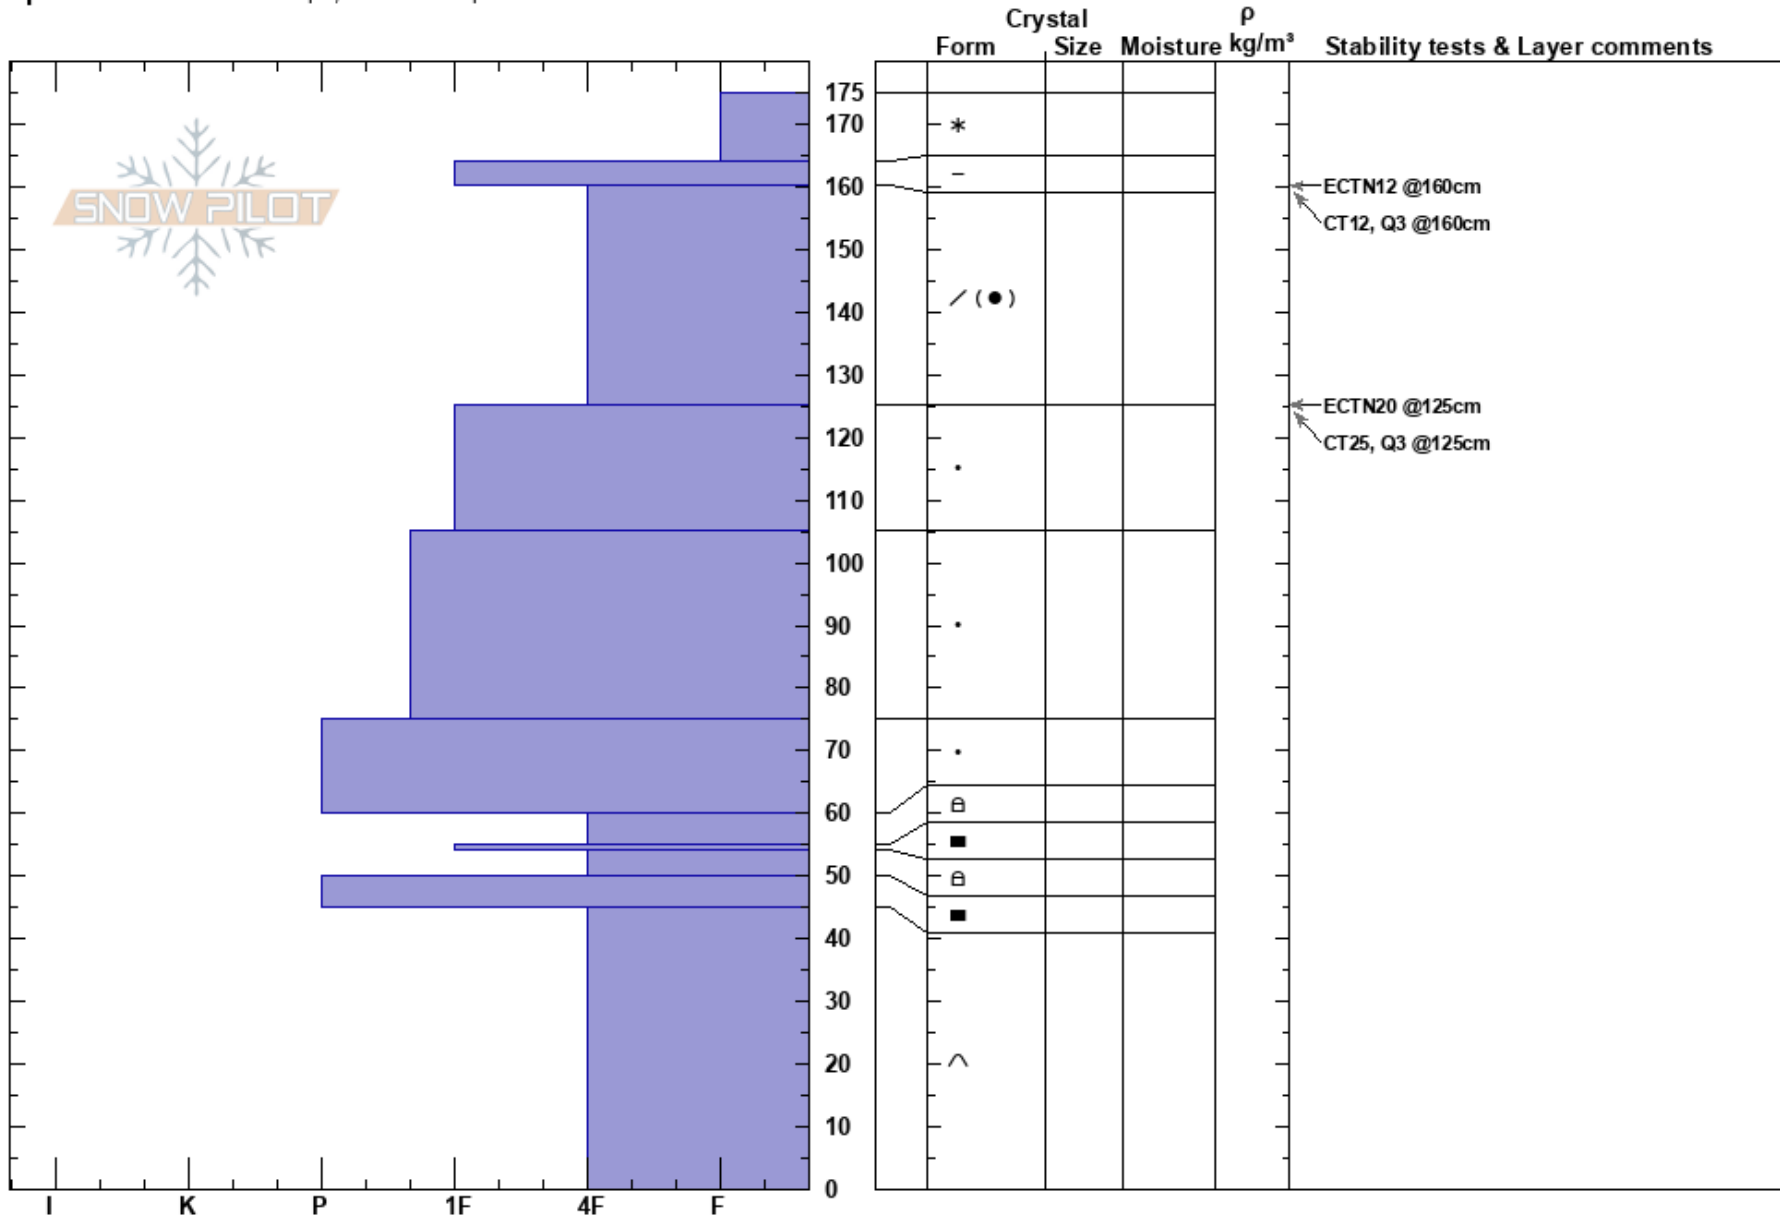

Morello LO  
 Swan Range  
 MT  
 Elevation: 7700 ft  
 Aspect: 40°  
 Specifics: Ski tracks on slope; We skied slope

Timothy Laroche  
 01/08/2018 - 12:00pm  
 Co-ord: 47.19246N, -113.35583W  
 Slope Angle: 20°  
 Wind Loading: previous

Stability: Good  
 Air Temperature: -0.8°C  
 Sky Cover: CLR  
 Precipitation: NO  
 Wind: W Calm

HS:175  
 Layer Notes:  
 60-55cm: Problematic layer

Notes: