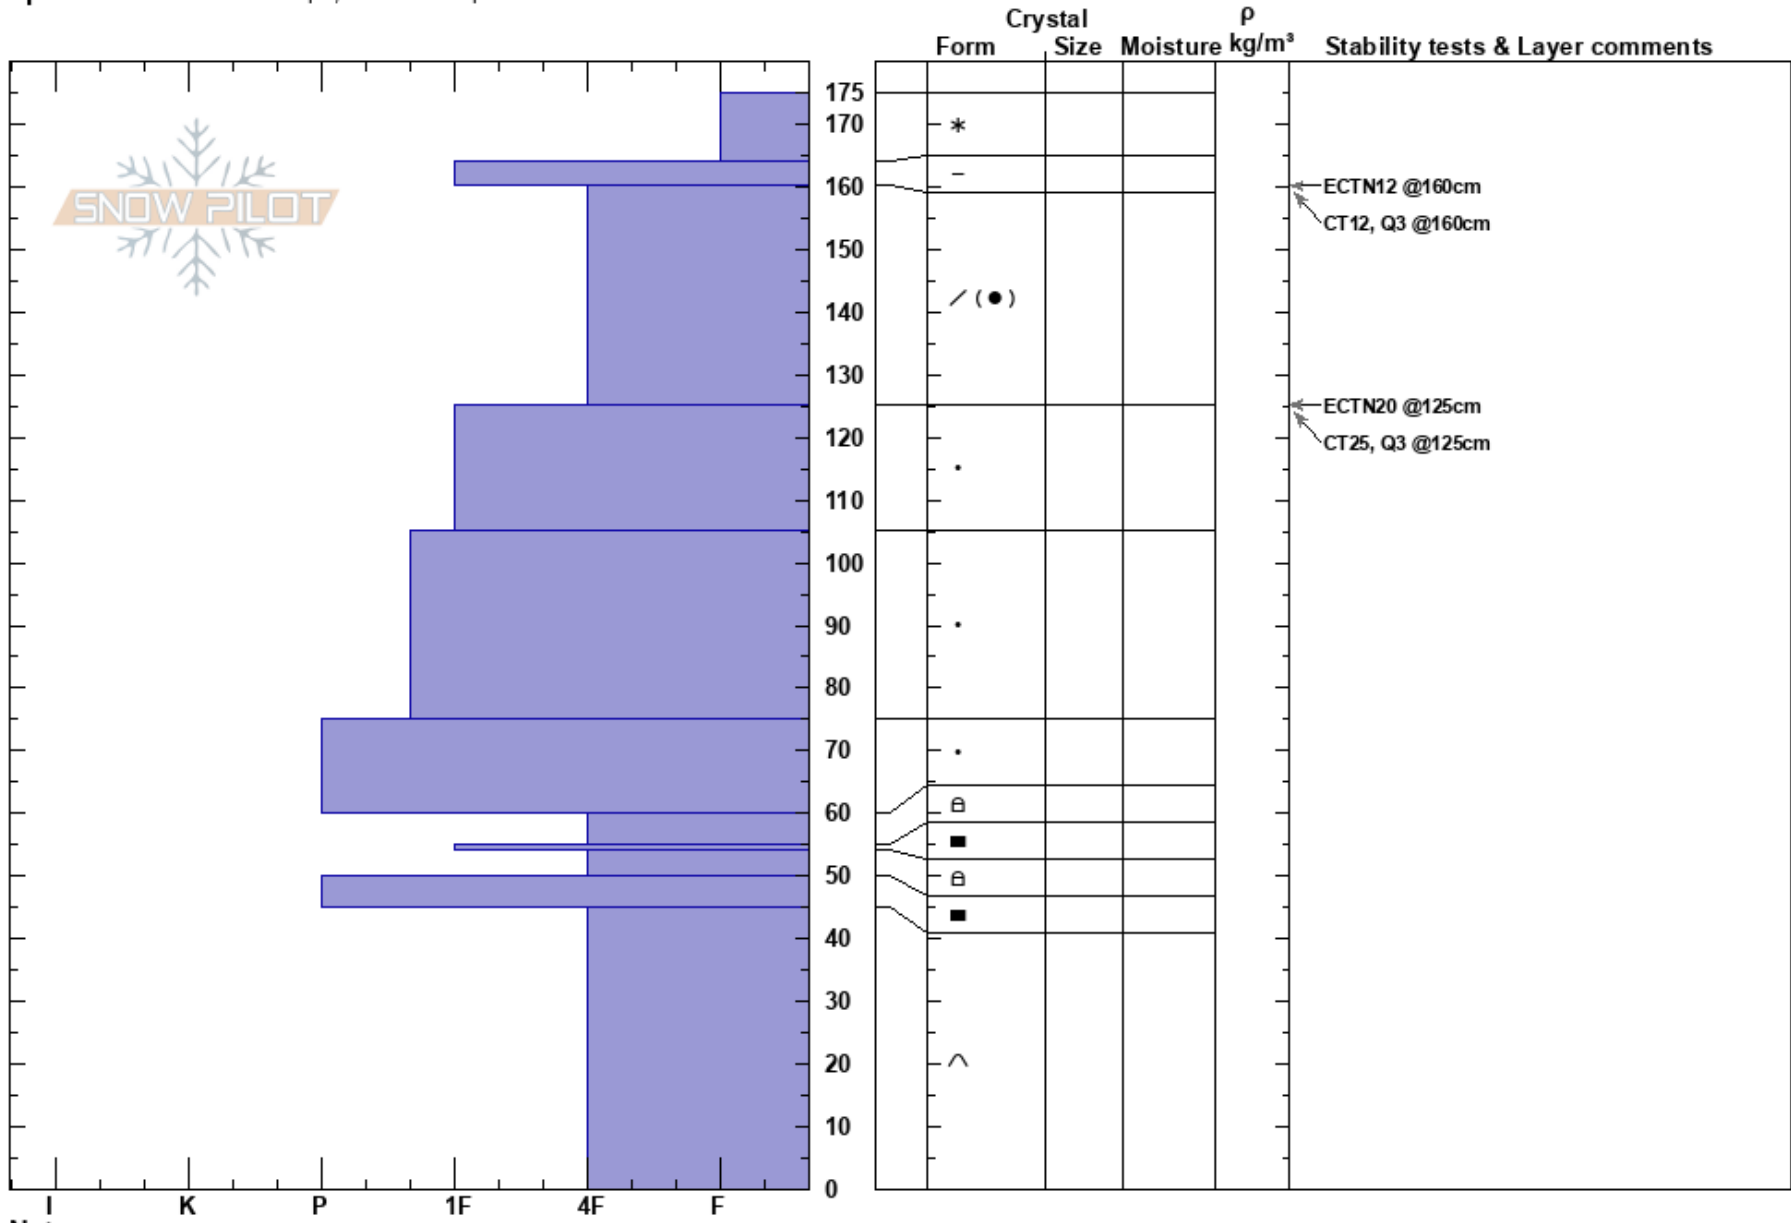

Morello LO
 Swan Range
 MT
 Elevation: 7700 ft
 Aspect: 40°
 Specifics: Ski tracks on slope; We skied slope

Timothy Laroche
 01/08/2018 - 12:00pm
 Co-ord: 47.19246N, -113.35583W
 Slope Angle: 20°
 Wind Loading: previous

Stability: Good
 Air Temperature: -0.8°C
 Sky Cover: CLR
 Precipitation: NO
 Wind: W Calm

HS:175
 Layer Notes:
 60-55cm: Problematic layer

Notes: