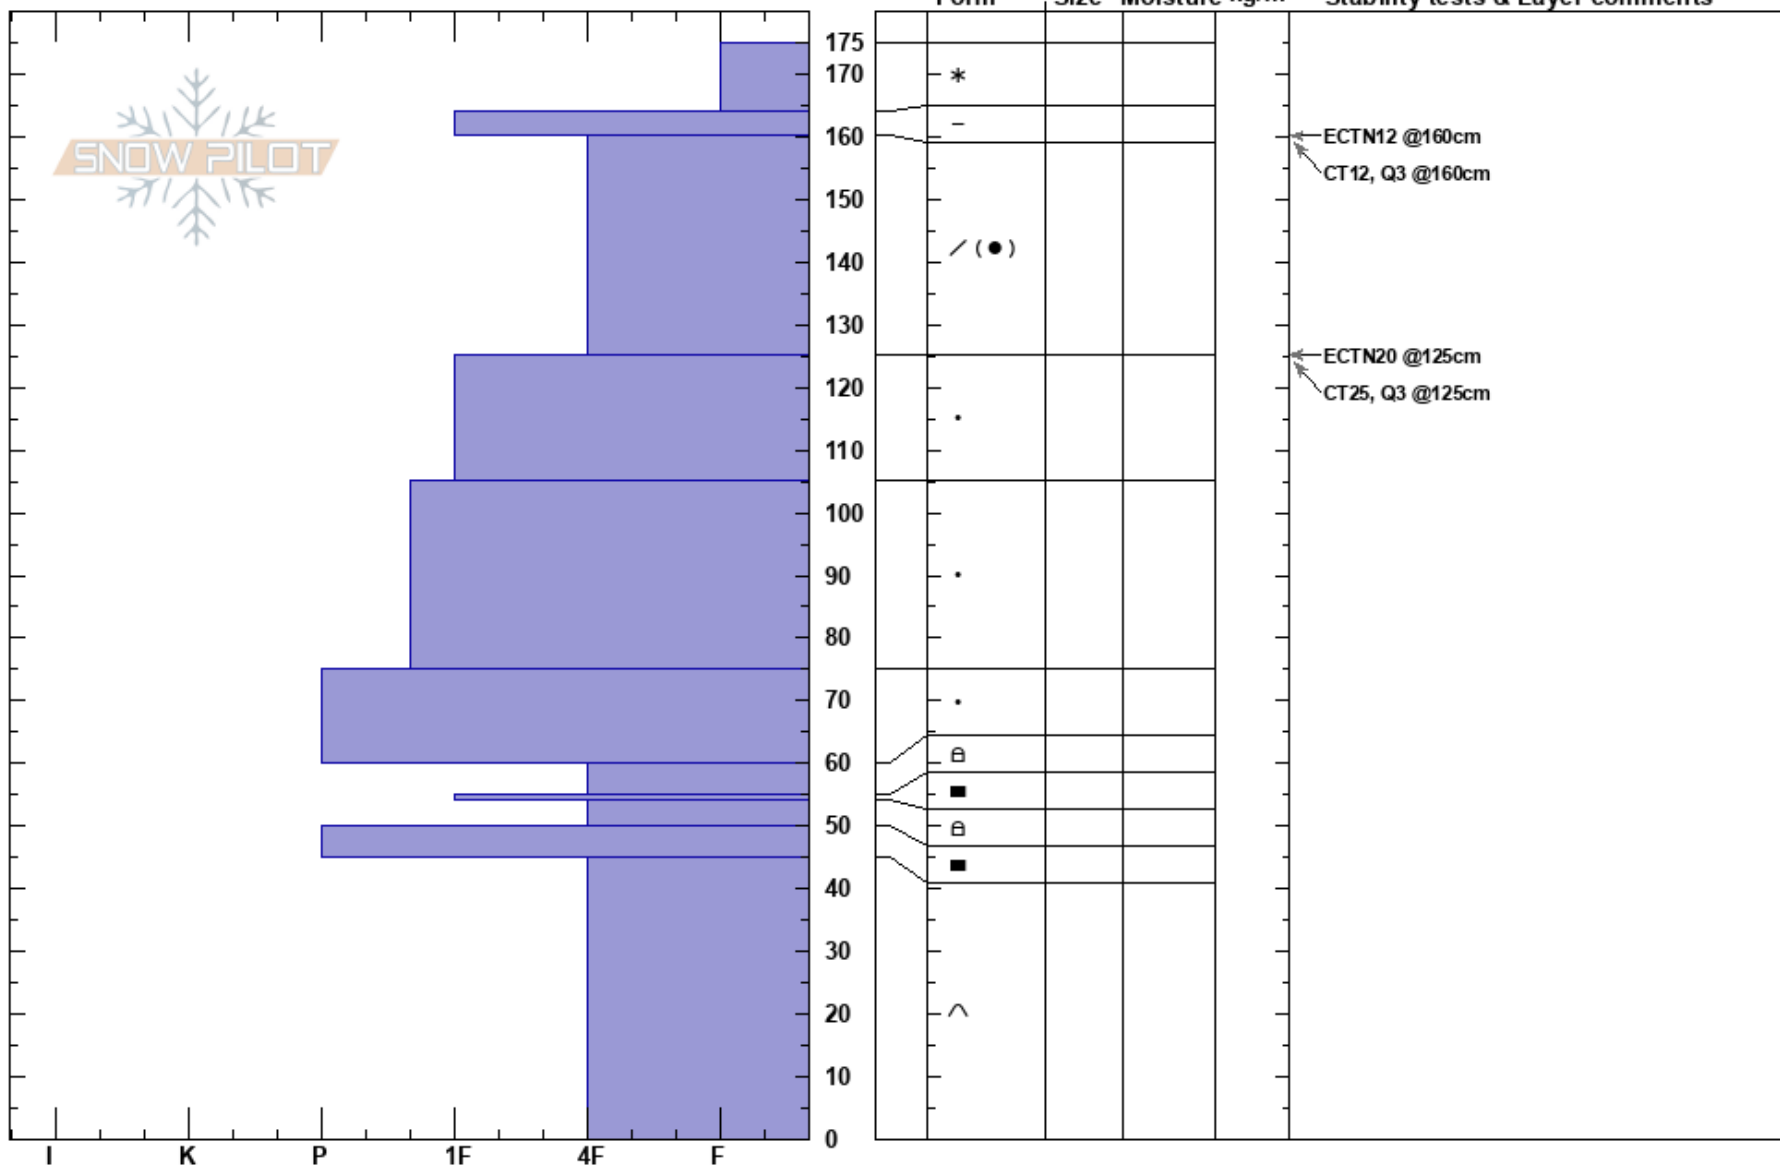

Morello LO
 Swan Range
 MT
 Elevation: 7700 ft
 Aspect: 40°
 Specifics: Ski tracks on slope; We skied slope

Timothy Laroche
 01/08/2018 - 12:00pm
 Co-ord: 47.19246N, -113.35583W
 Slope Angle: 20°
 Wind Loading: previous

Stability: Good
 Air Temperature: -0.8°C
 Sky Cover: CLR
 Precipitation: NO
 Wind: W Calm

HS:175
 Layer Notes:
 60-55cm: Problematic layer

Notes: