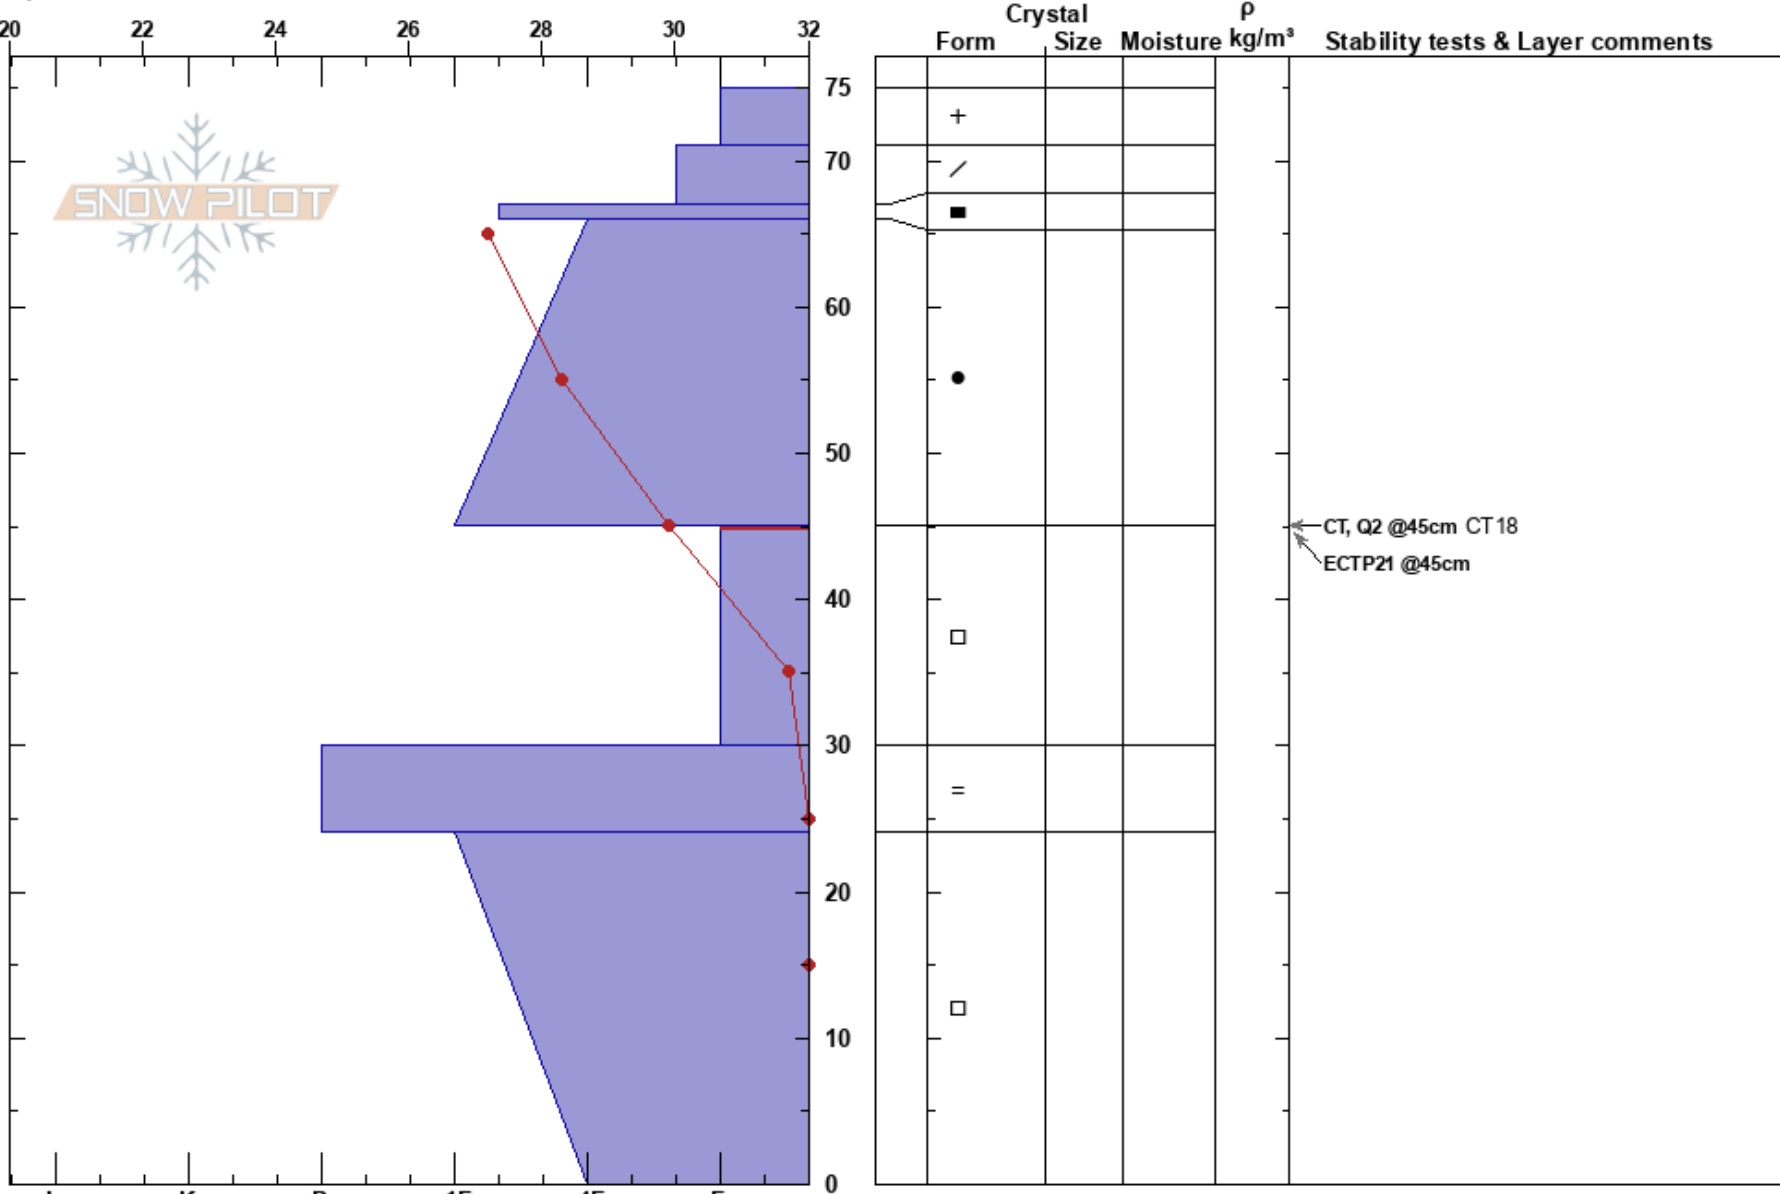

N Bowl, N Hoback
 Teton Range
 WY
 Elevation: 8100 ft
 Aspect: NE

Bobby Griffith
 01/08/2018 - 2:30pm
 Co-ord: 43.58572N, -110.85514W
 Slope Angle: 33°
 Wind Loading: no

Stability: **HS:75**
 Air Temperature: 30°F **PS: 10** 45-30cm: Problematic layer
 Sky Cover:
 Precipitation: NO
 Wind: Calm

Specifics: Pit dug in a Ski Area; Pit is representative of backcountry; Ski tracks on slope; We skied slope

Notes: 15cm of facets have developed above the Thanksgiving crust, creating a persistent mid-elevation weak layer.