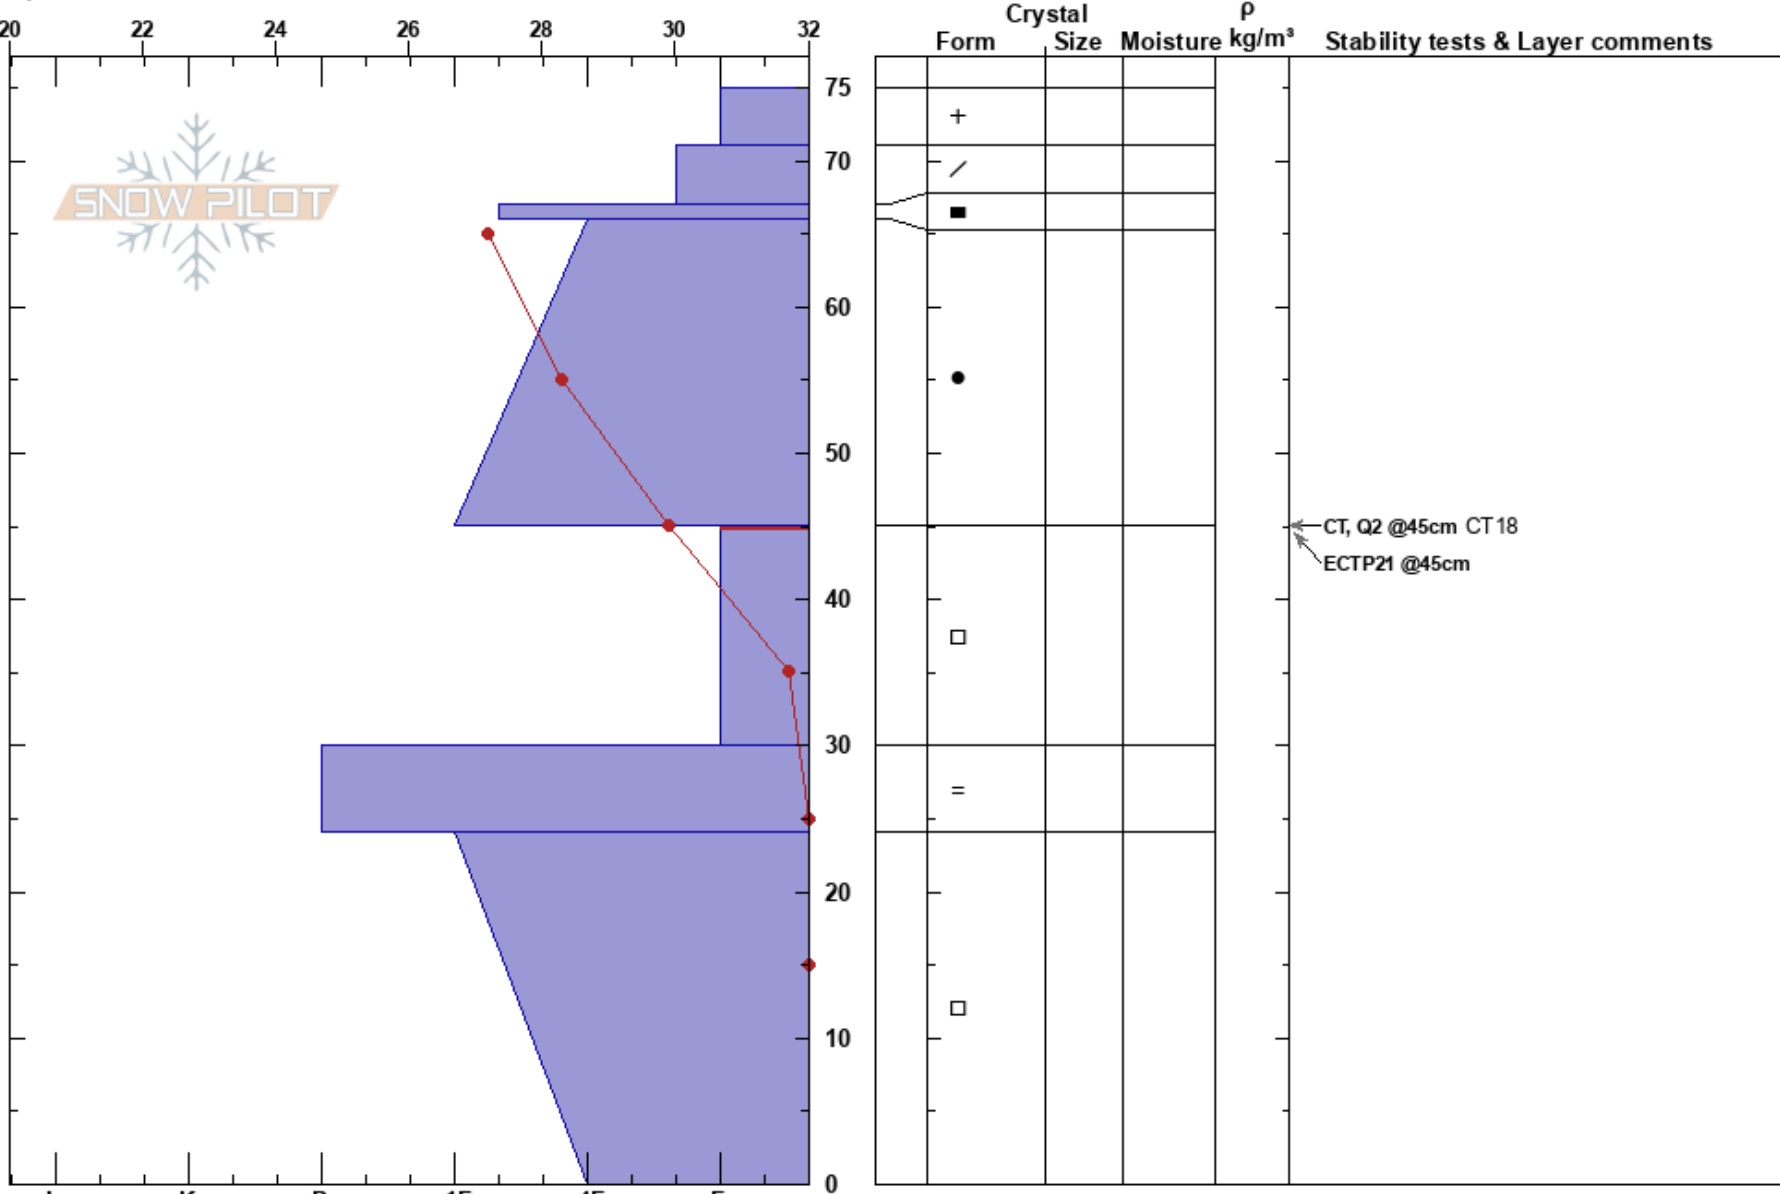

N Bowl, N Hoback  
 Teton Range  
 WY  
 Elevation: 8100 ft  
 Aspect: NE

Bobby Griffith  
 01/08/2018 - 2:30pm  
 Co-ord: 43.58572N, -110.85514W  
 Slope Angle: 33°  
 Wind Loading: no

Stability: **HS:75**  
 Air Temperature: 30°F **PS: 10** 45-30cm: Problematic layer  
 Sky Cover:  
 Precipitation: NO  
 Wind: Calm

**Specifics:** Pit dug in a Ski Area; Pit is representative of backcountry; Ski tracks on slope; We skied slope

**Notes:** 15cm of facets have developed above the Thanksgiving crust, creating a persistent mid-elevation weak layer.