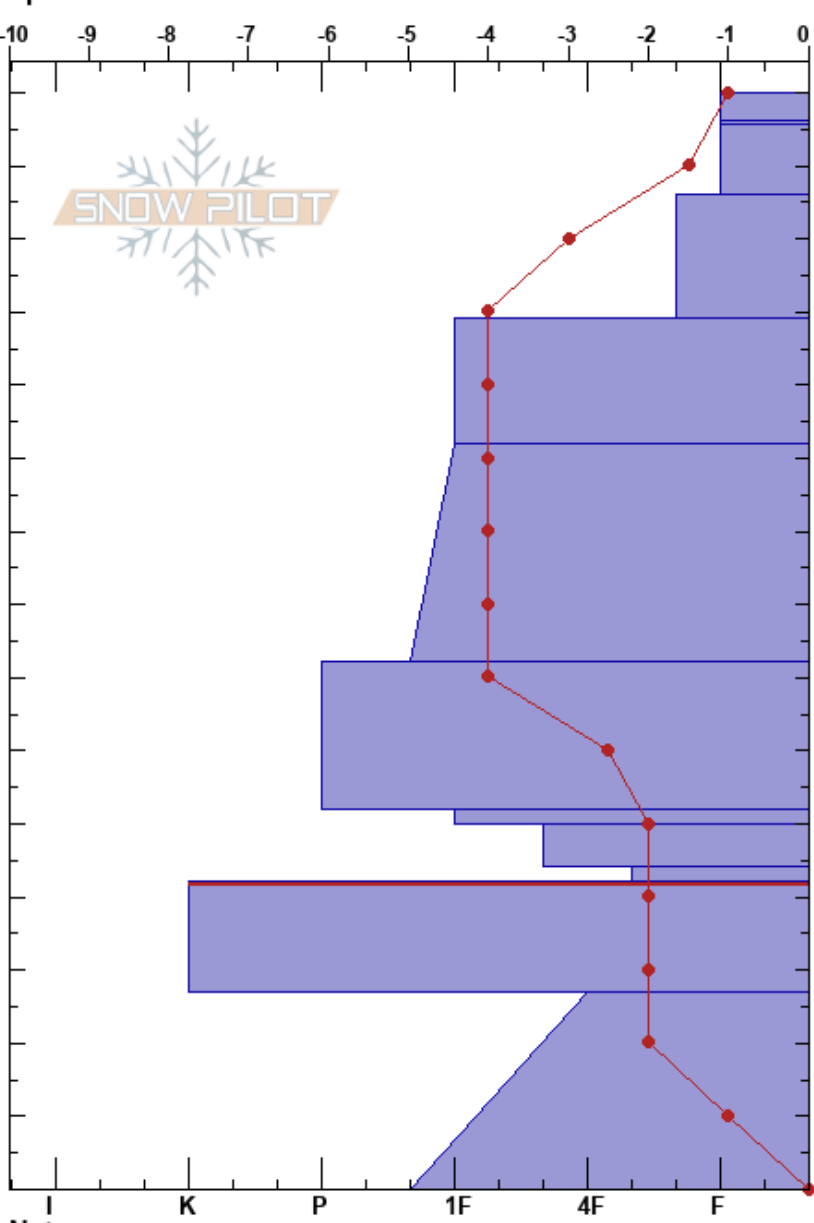

Studyplot01_08_18
 Rattlesnake Mtns
 MT
 Elevation: 7440 ft
 Aspect: 0°
 Specifics:

Travis Craft
 01/08/2018 - 10:00am
 Co-ord: 47.03527N, -113.98877W
 Slope Angle: 0°
 Wind Loading:

Stability:
 Air Temperature: -1°C
 Sky Cover: CLR
 Precipitation: NO
 Wind: Calm
 HS:150
 Layer Notes:
 42-27cm: Problematic layer

Height (cm)	Crystal		Moisture	ρ kg/m ³	Stability tests & Layer comments
	Form	Size			
150					
145	+				
140	V				
135	/				
130	/				← CT20, Q1 @136cm ← ECTN24 @136cm
120					
110	•				
100					
90	•				
80					
70					
60	•				
55	B				
50	•				
45	B				
42					← CT28, Q2 @42cm
40	B				
35	■				
30					
20	B				
10					
0					