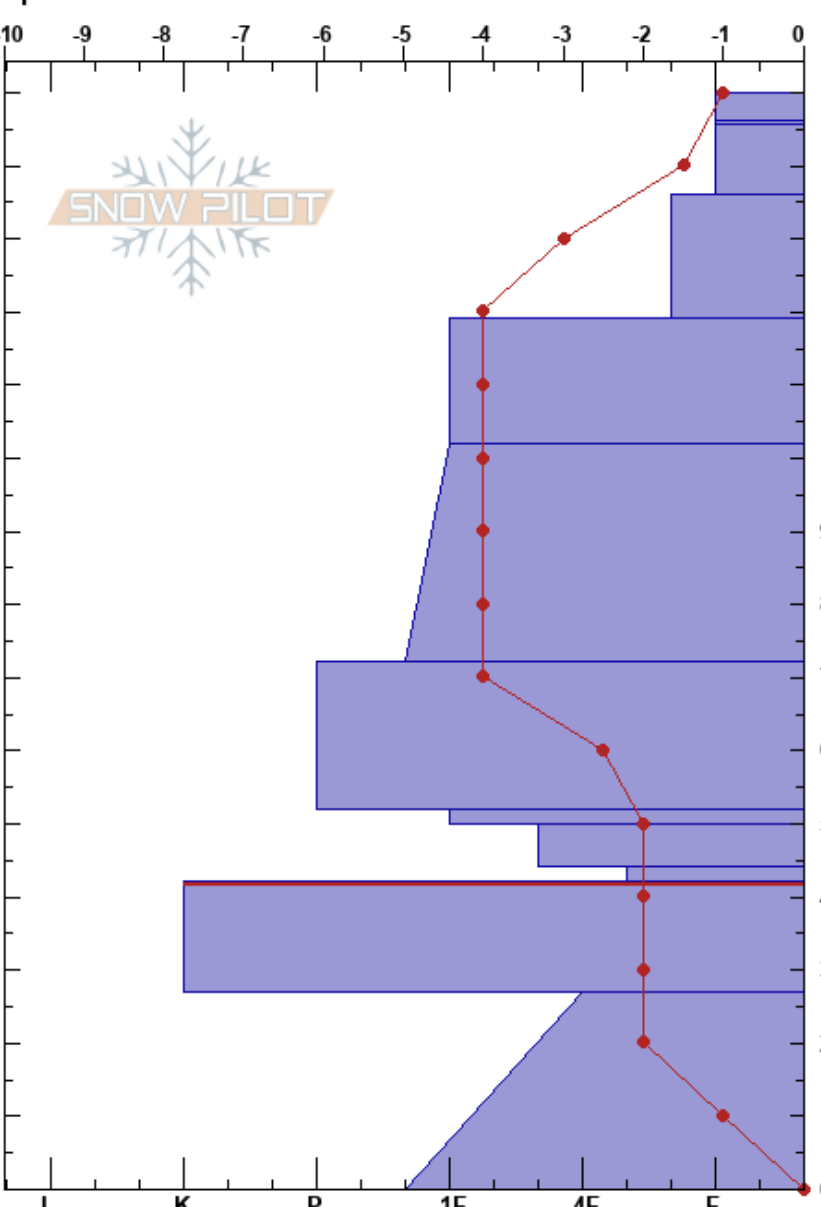

Studyplot01_08_18
 Rattlesnake Mtns
 MT
 Elevation: 7440 ft
 Aspect: 0°
 Specifics:

Travis Craft
 01/08/2018 - 10:00am
 Co-ord: 47.03527N, -113.98877W
 Slope Angle: 0°
 Wind Loading:

Stability:
 Air Temperature: -1°C
 Sky Cover: CLR
 Precipitation: NO
 Wind: Calm

HS:150
 Layer Notes:
 42-27cm: Problematic layer

Height (cm)	Crystal		Moisture	ρ kg/m ³	Stability tests & Layer comments
	Form	Size			
150					
145	+				
140	V				
135	/				
130	/				← CT20, Q1 @136cm ← ECTN24 @136cm
120					
110	•				
100					
90	•				
80					
70					
60	•				
55	B				
50	•				
45	B				
42					← CT28, Q2 @42cm
40	B				
35	■				
30					
20					
10	B				
0					