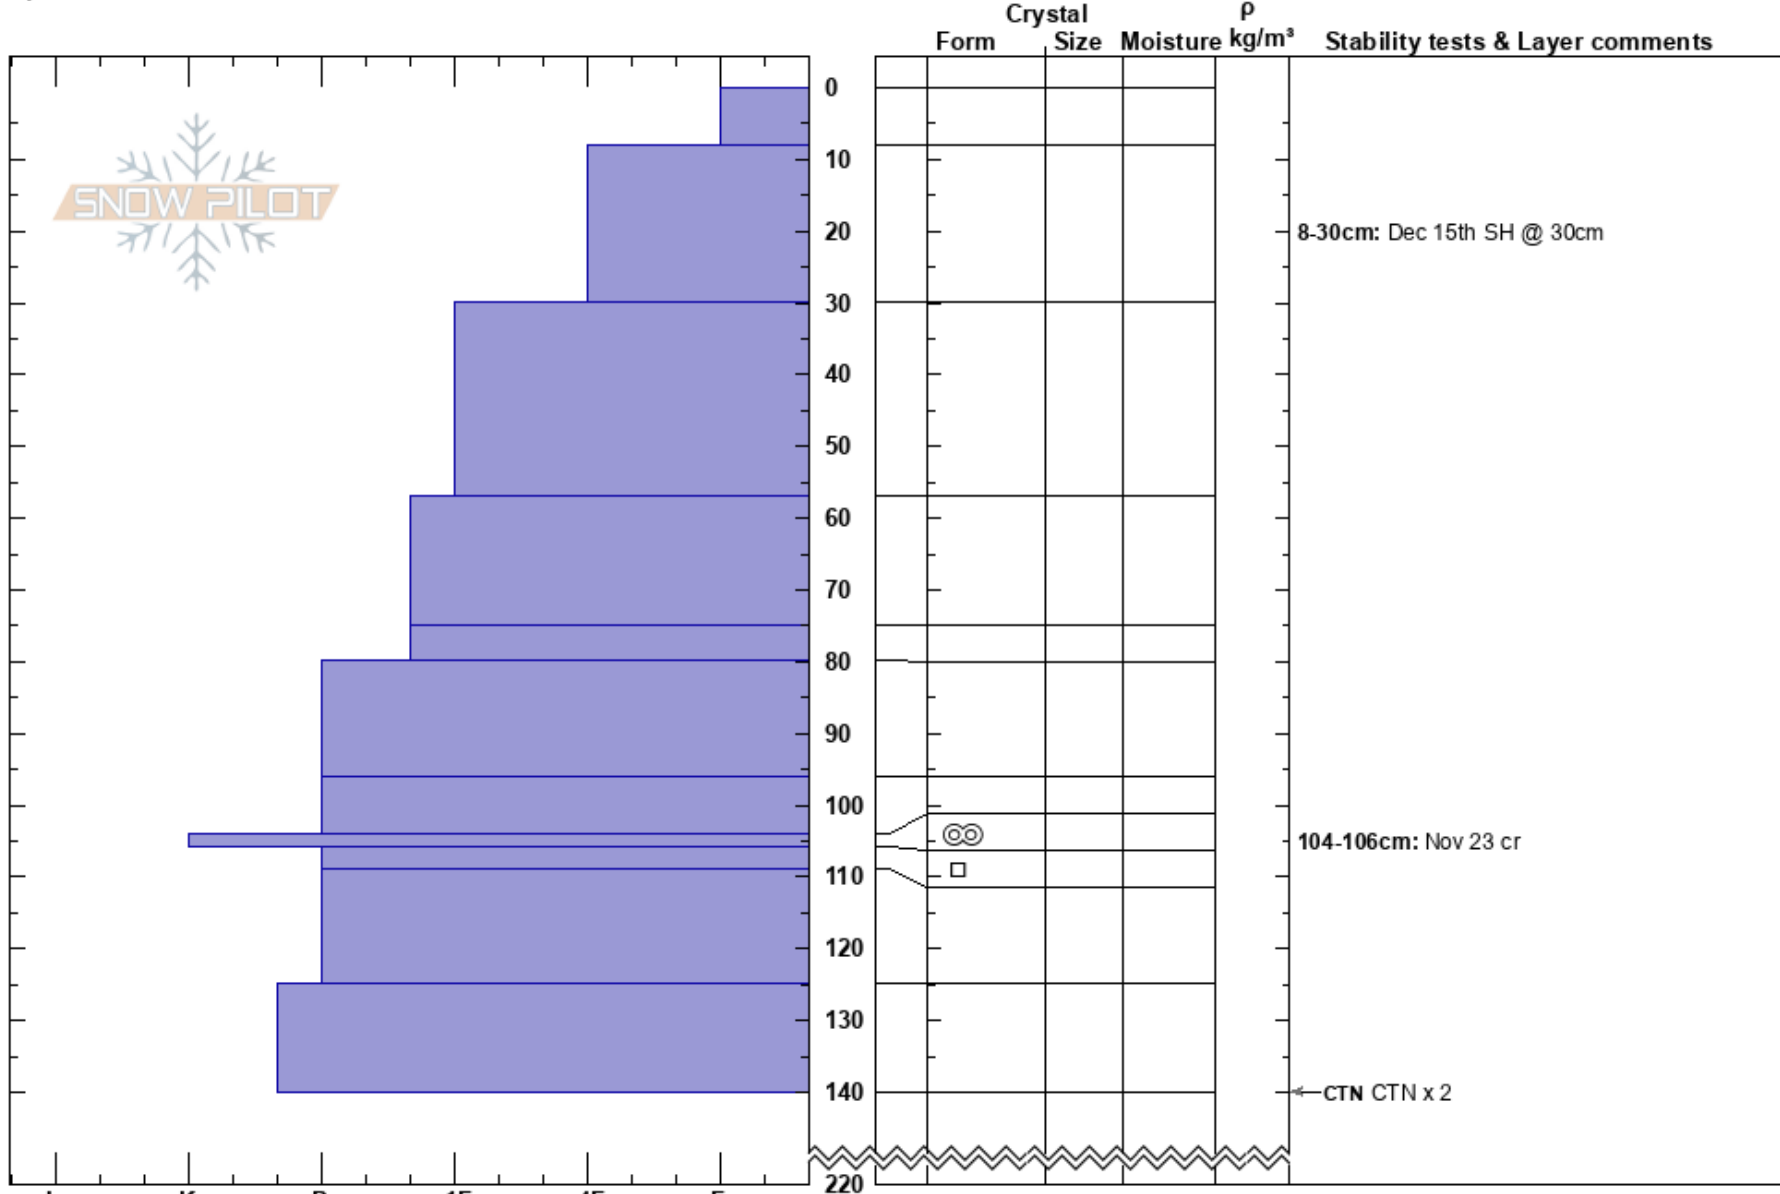

Wildcat Center Moraine

Eric Ostopkevich

Stability:

HS:220

Layer Notes:

BC 05/01/2018 - 09:45

Co-ord:

Air Temperature:

8-30cm: Dec 15th SH @ 30cm

Elevation: 2060 m

Slope Angle: 38°

Sky Cover: OVC

104-106cm: Nov 23 cr

Aspect: NE

Wind Loading:

Precipitation: NO

Wind: Calm

Specifics:

Notes:

I K P 1F 4F F