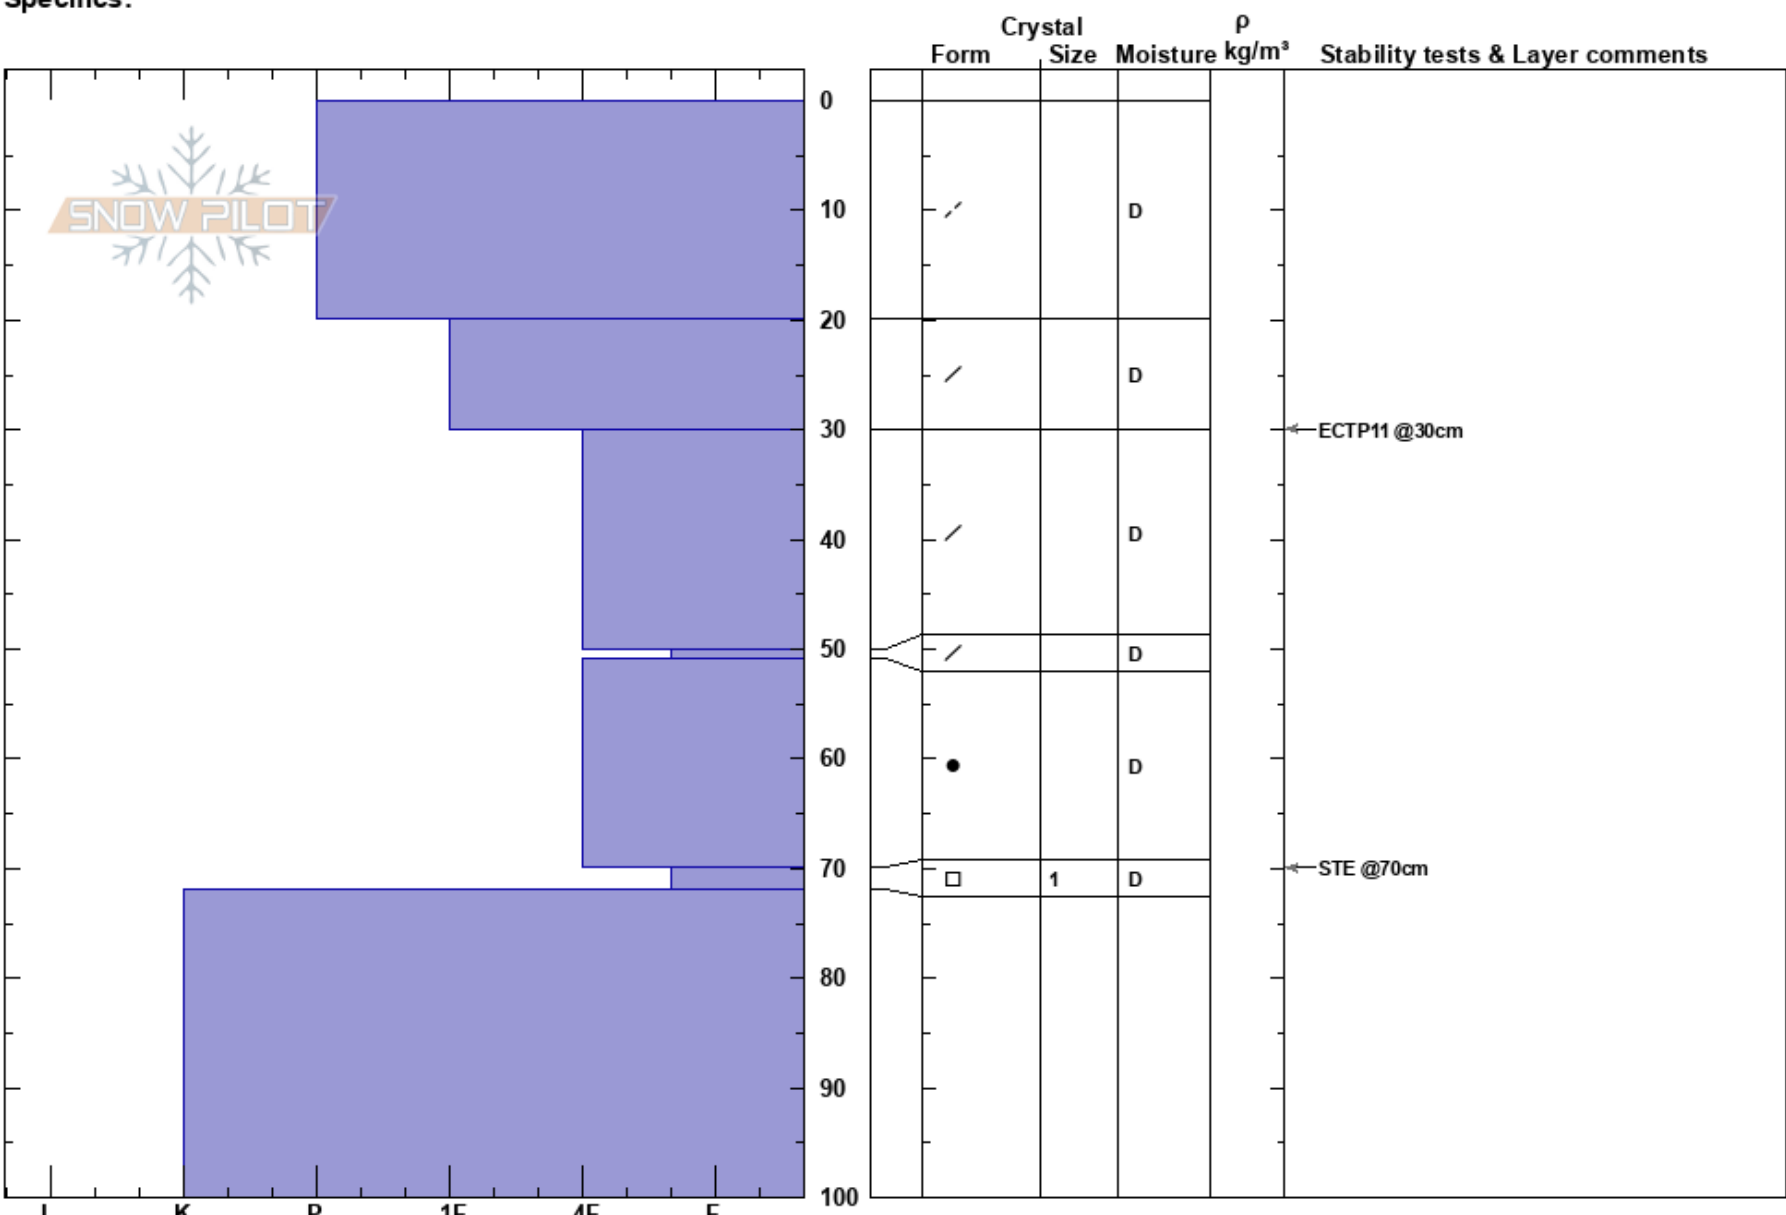

Måstinden
 Vesterålen
 Norway
 Elevation: 400 m
 Aspect: 115°
 Specifics:

Steinar Karlsen
 08/01/2018 - 12:00
 Co-ord: 68.67190N, 15.19603E
 Slope Angle: 25°
 Wind Loading:

Stability:
 Air Temperature:
 Sky Cover:
 Precipitation:
 Wind:

HS:100
 PF:60
 Layer Notes:

Notes: