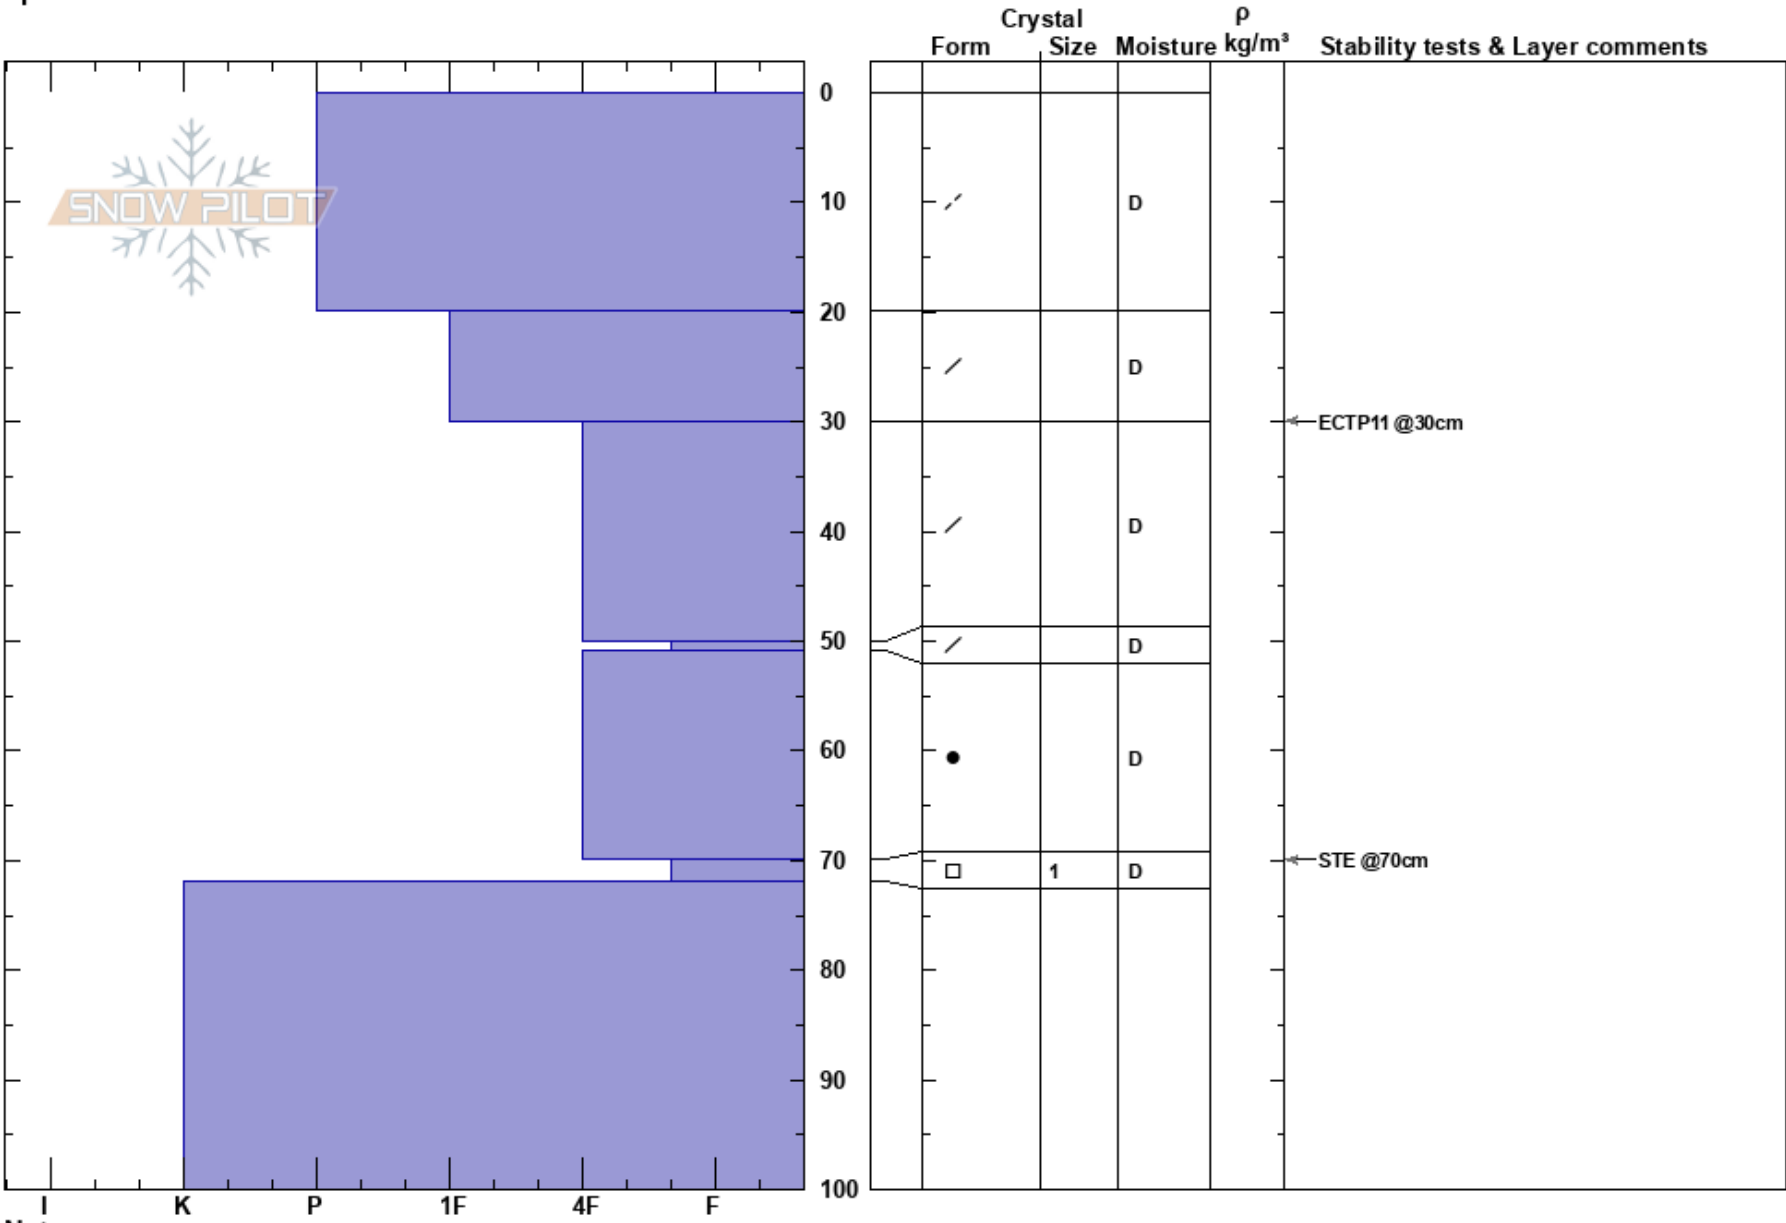

Måstinden
 Vesterålen
 Norway
Elevation: 400 m
Aspect: 115°
Specifics:

Steinar Karlsen
 08/01/2018 - 12:00
Co-ord: 68.67190N, 15.19603E
Slope Angle: 25°
Wind Loading:

Stability:
Air Temperature:
Sky Cover:
Precipitation:
Wind:

HS:100
PF:60
Layer Notes:

Notes: