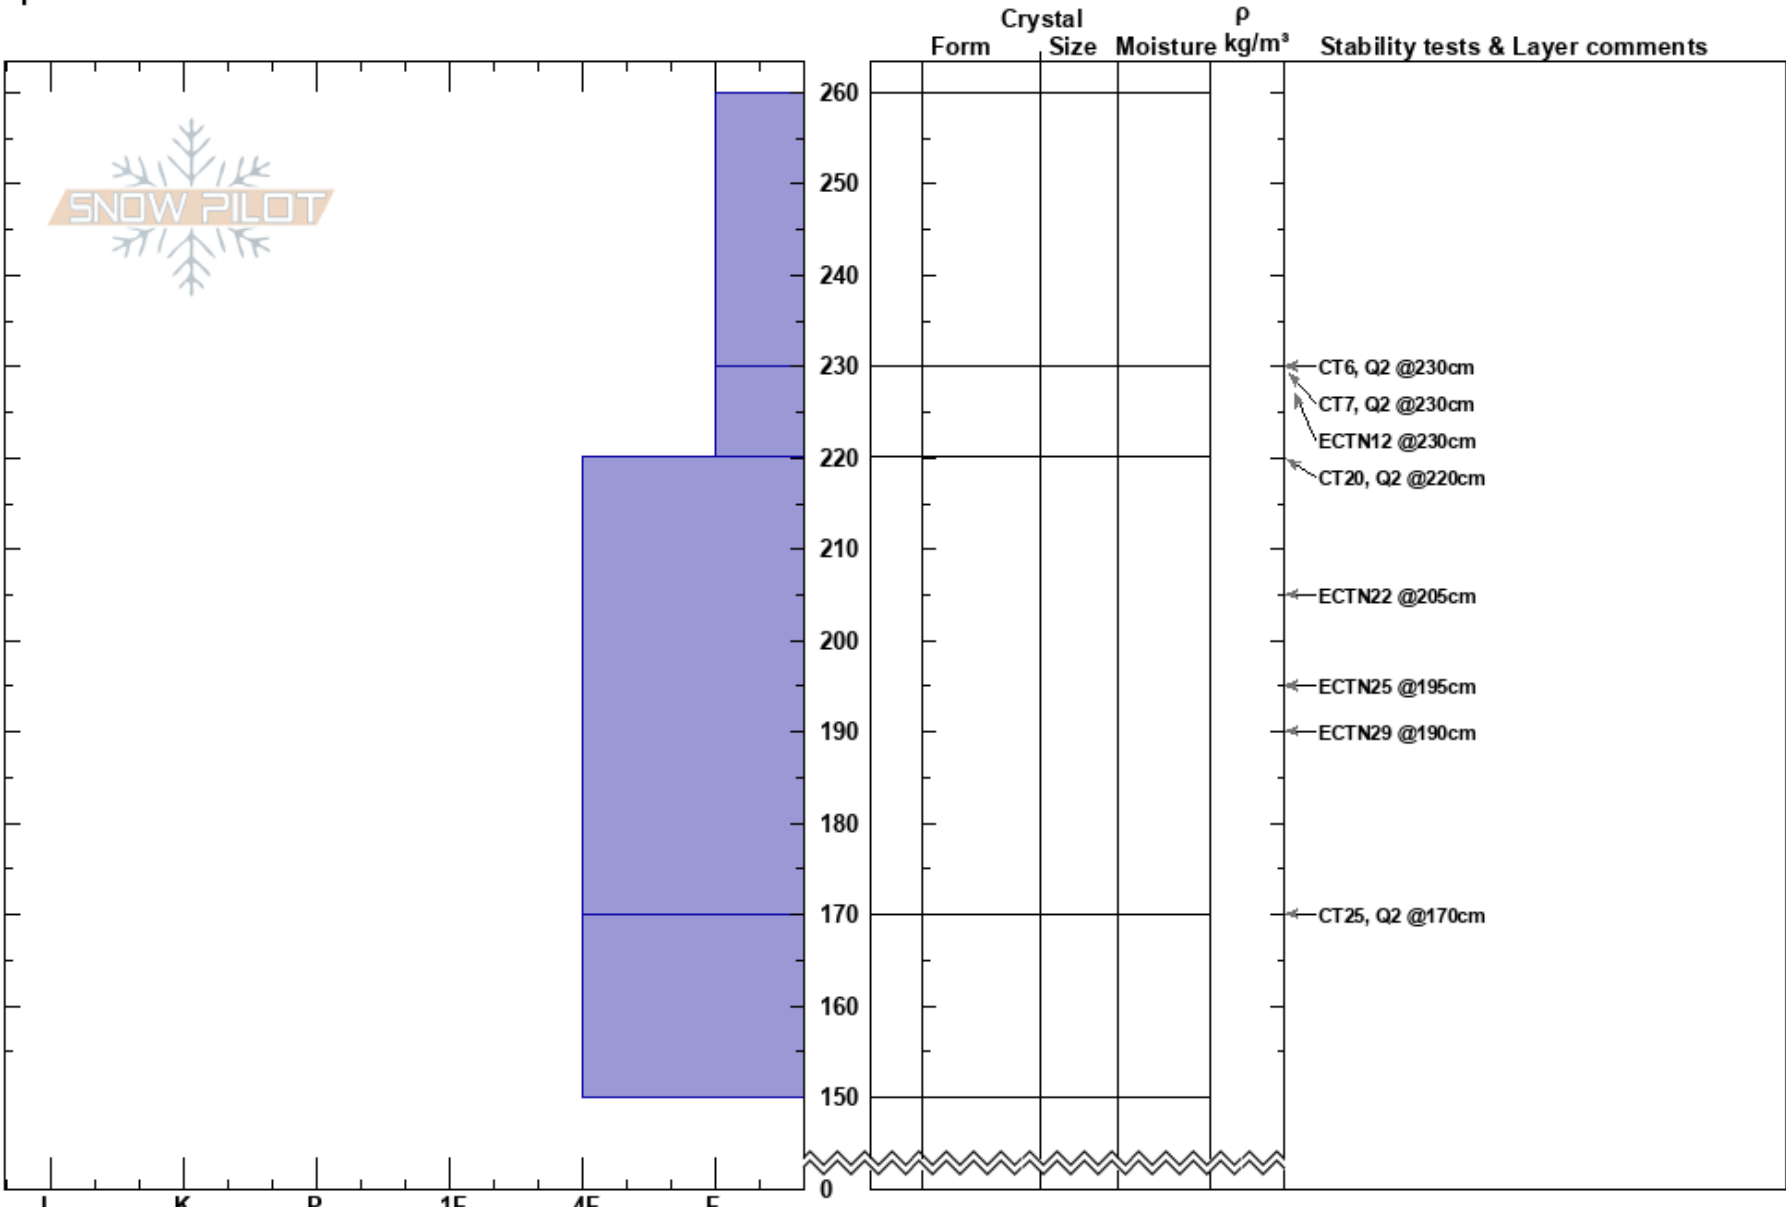

Core Ridge
 Kachina Peaks
 AZ
 Elevation: 11500 ft
 Aspect: N
 Specifics:

Ghonhee Lee
 02/25/2023 - 12:30pm
 Co-ord: 35.33417N, -111.67380W
 Slope Angle: 28°
 Wind Loading: yes

Stability:
 Air Temperature:
 Sky Cover: FEW
 Precipitation: NO
 Wind: N Moderate

HS:260 Layer Notes:

Notes: I K P 1F 4F F