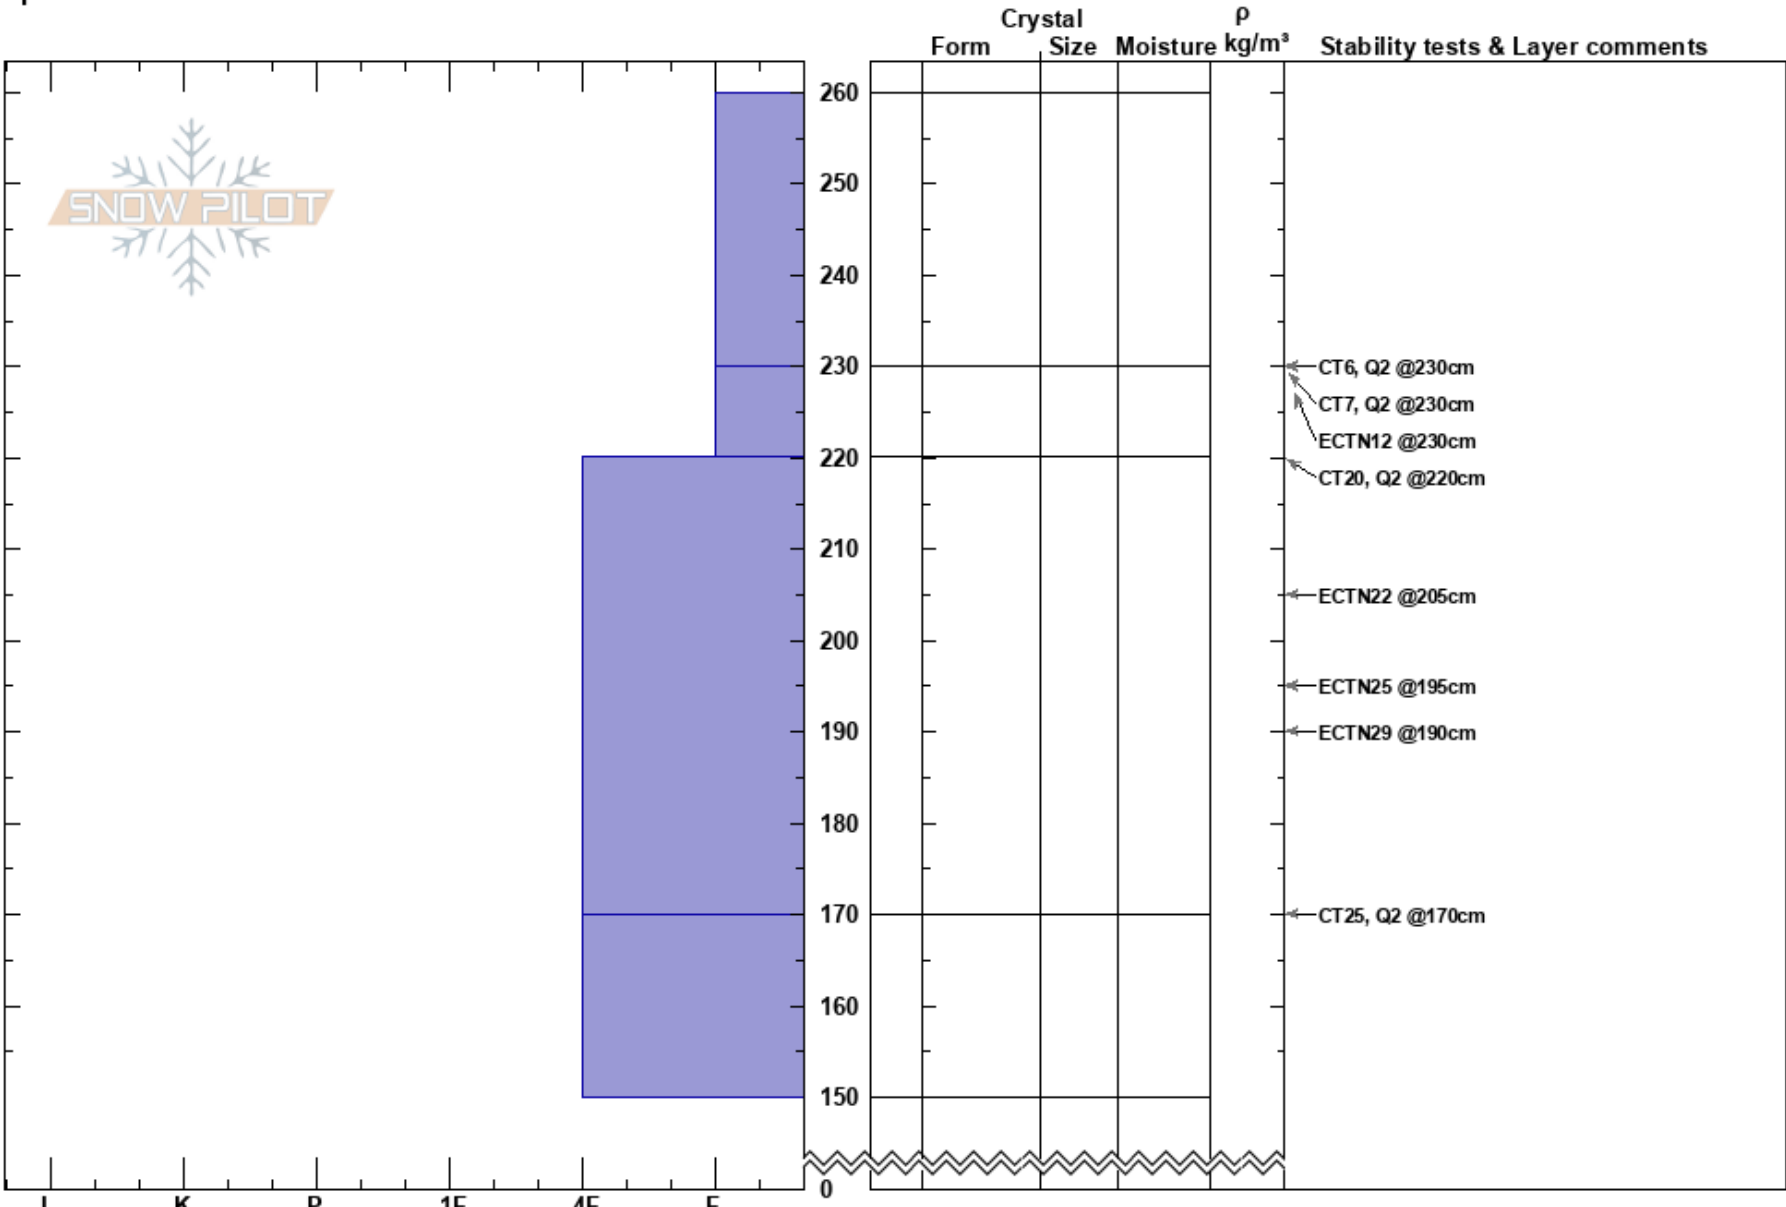

Core Ridge
 Kachina Peaks
 AZ
 Elevation: 11500 ft
 Aspect: N
 Specifics:

Ghonhee Lee
 02/25/2023 - 12:30pm
 Co-ord: 35.33417N, -111.67380W
 Slope Angle: 28°
 Wind Loading: yes

Stability:
 Air Temperature:
 Sky Cover: FEW
 Precipitation: NO
 Wind: N Moderate

HS:260 Layer Notes:

Notes: