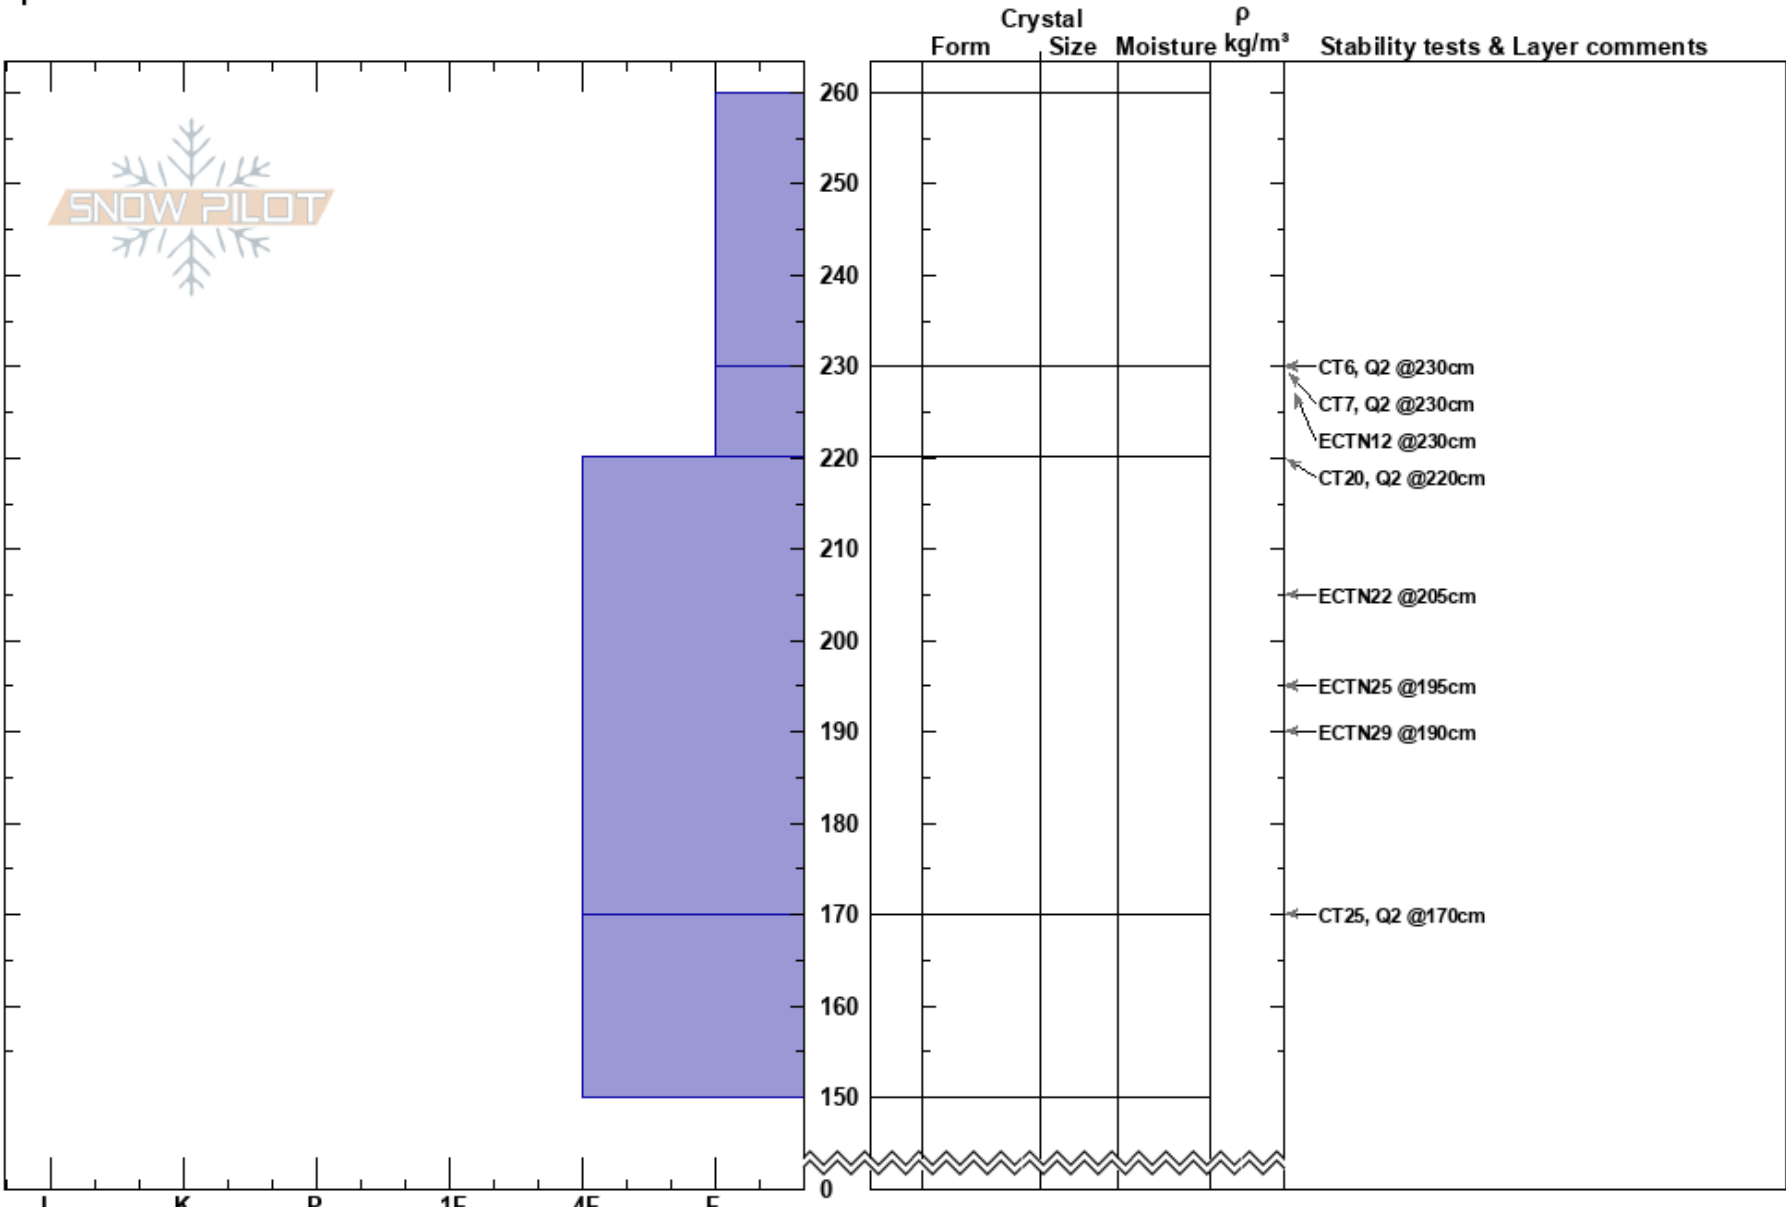

Core Ridge  
 Kachina Peaks  
 AZ  
 Elevation: 11500 ft  
 Aspect: N  
 Specifics:

Ghonhee Lee  
 02/25/2023 - 12:30pm  
 Co-ord: 35.33417N, -111.67380W  
 Slope Angle: 28°  
 Wind Loading: yes

Stability:  
 Air Temperature:  
 Sky Cover: FEW  
 Precipitation: NO  
 Wind: N Moderate

HS:260 Layer Notes:

Notes: I K P 1F 4F F