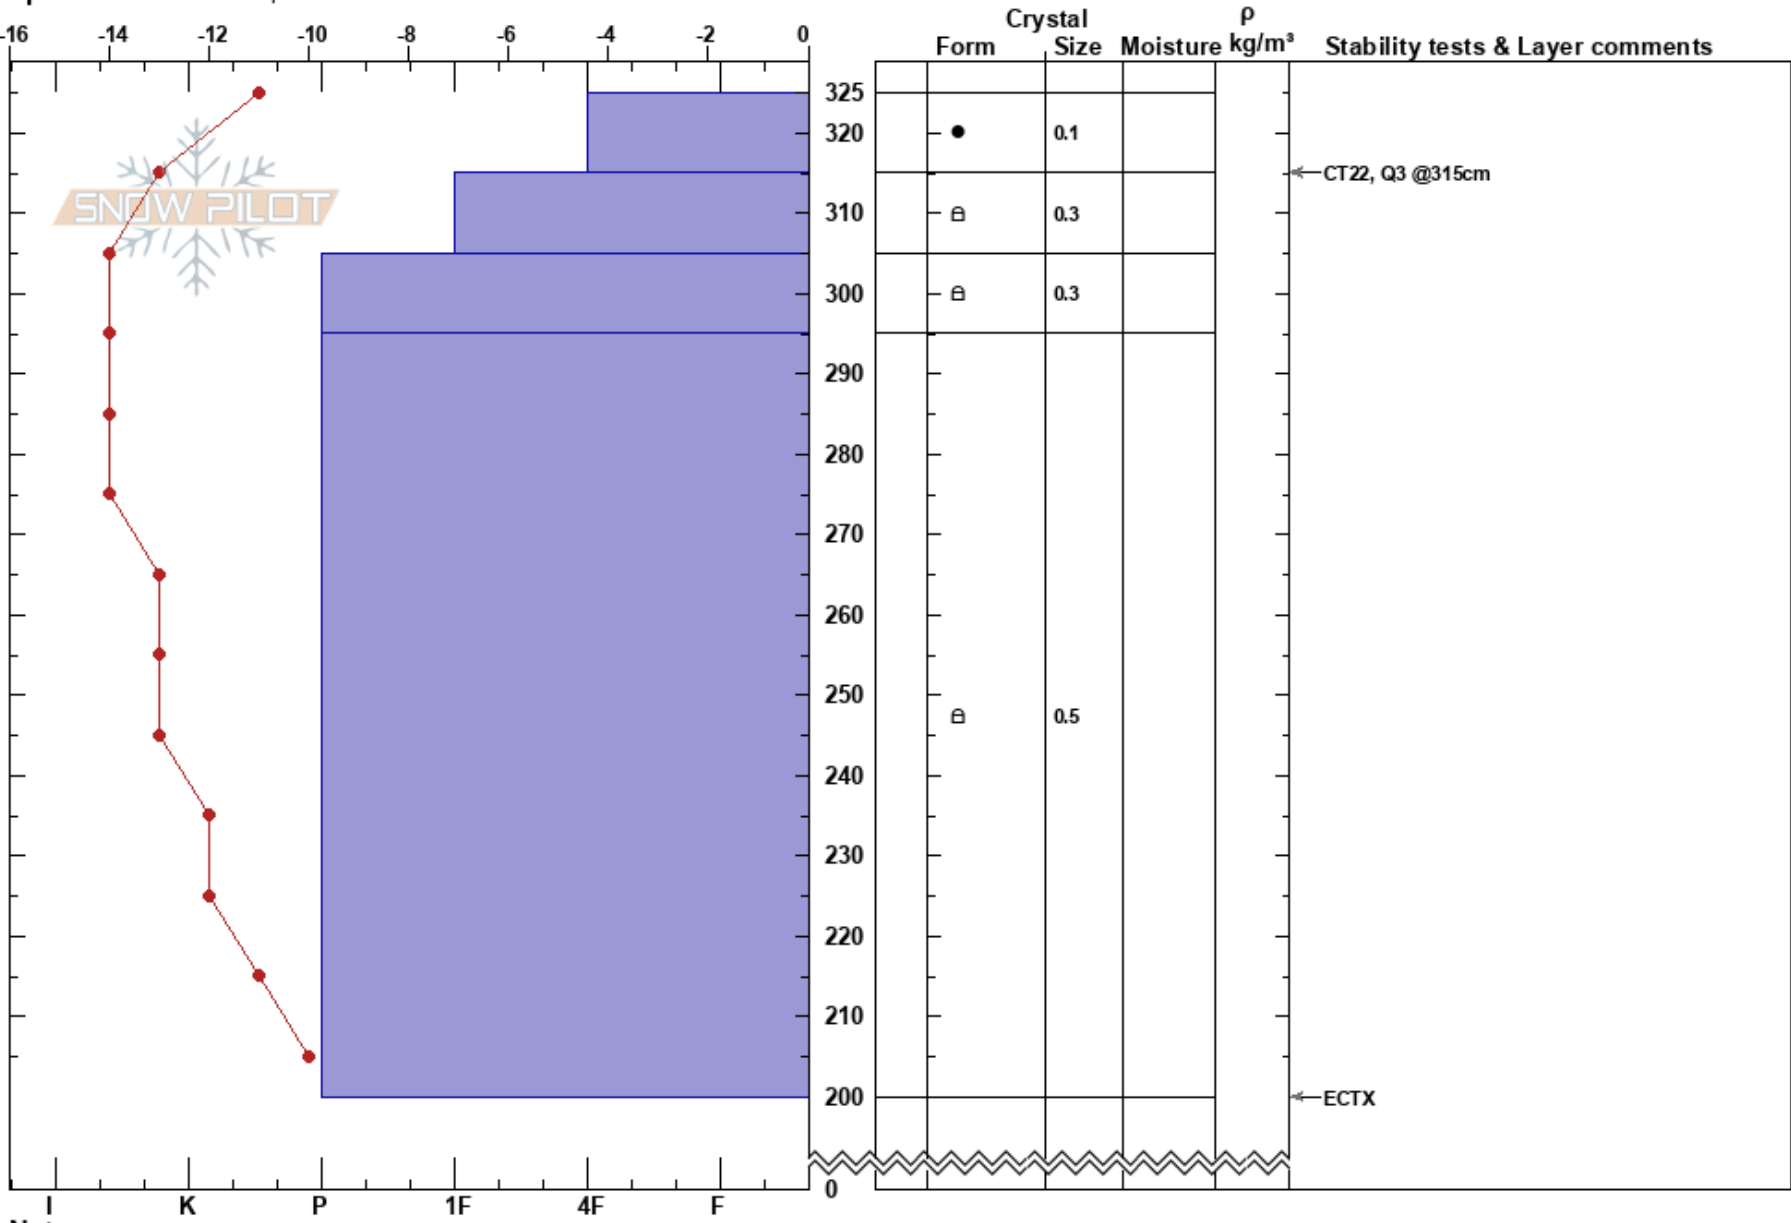

Snowslide Canyon  
 Kachina Peaks  
 AZ  
 Elevation: 11950 ft  
 Aspect: E  
 Specifics: We skied slope

Ghonhee Lee  
 02/25/2023 - 10:24am  
 Co-ord: 35.33077N, -111.67800W  
 Slope Angle: 30°  
 Wind Loading: yes

Stability:  
 Air Temperature: -6°C  
 Sky Cover: SCT  
 Precipitation: NO  
 Wind: E Moderate

HS:325 Layer Notes:

Notes: