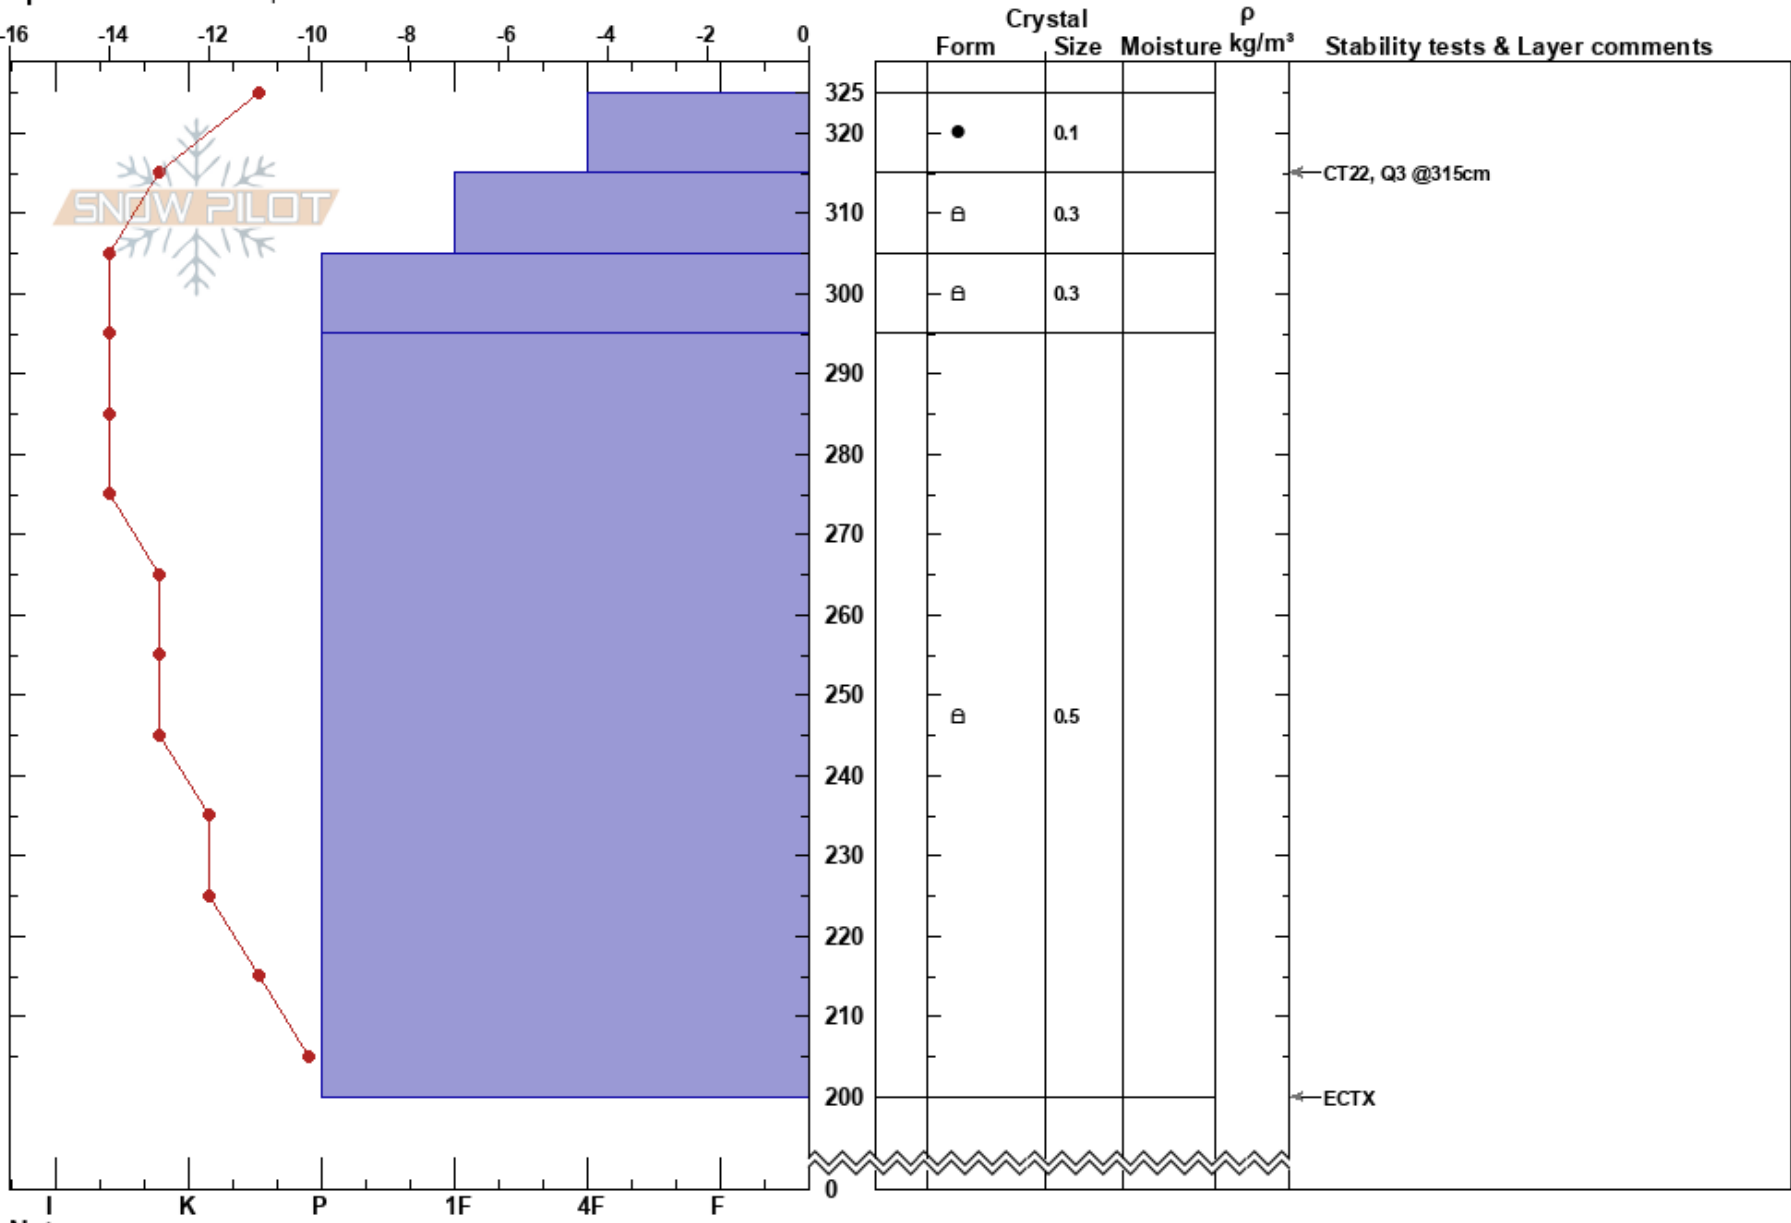

Snowslide Canyon
 Kachina Peaks
 AZ
 Elevation: 11950 ft
 Aspect: E
 Specifics: We skied slope

Ghonhee Lee
 02/25/2023 - 10:24am
 Co-ord: 35.33077N, -111.67800W
 Slope Angle: 30°
 Wind Loading: yes

Stability:
 Air Temperature: -6°C
 Sky Cover: SCT
 Precipitation: NO
 Wind: E Moderate

HS:325 Layer Notes:

Notes: