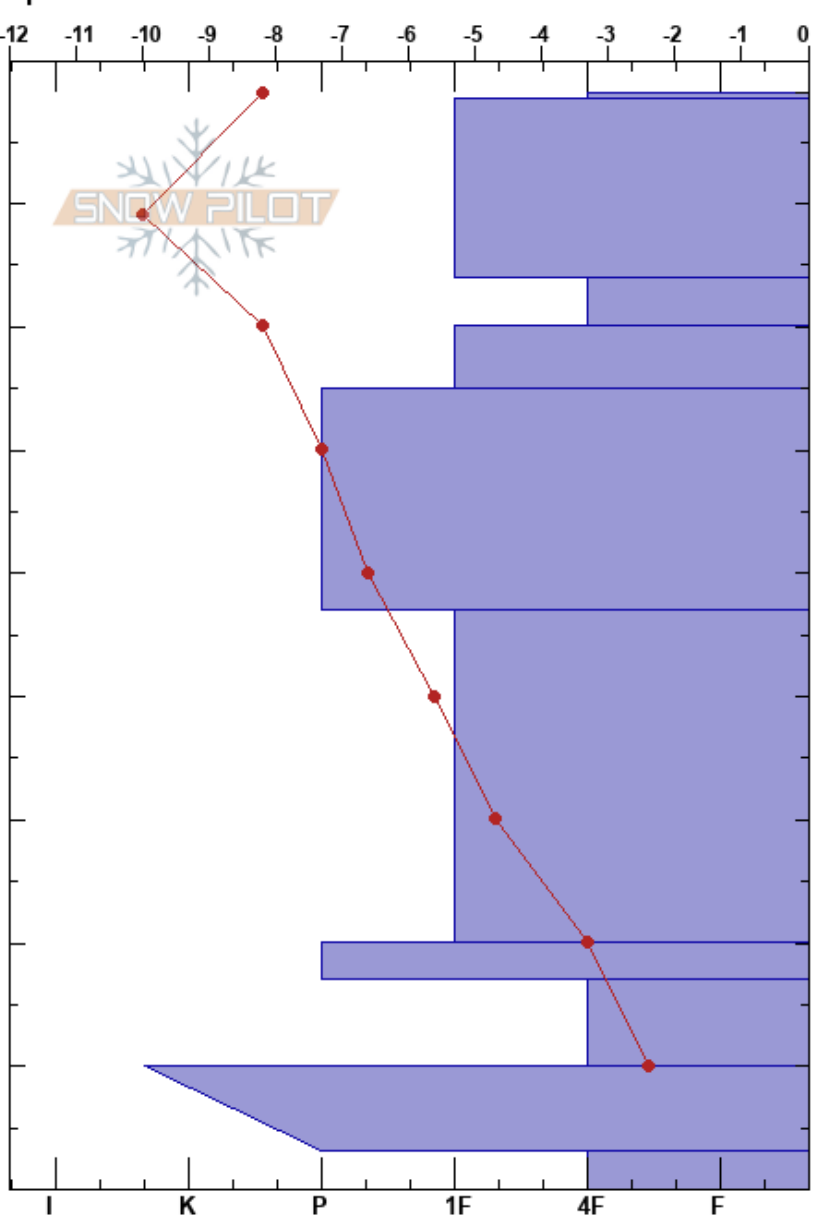

Skreaberget
 Västra Vindelfjällen
 Sweden
 Elevation: 740 m
 Aspect: SE
 Specifics:

Jenny Råghall
 08/01/2018 - 11:00
 Co-ord:
 Slope Angle: 22°
 Wind Loading: previous

Stability:
 Air Temperature: -6.6°C PF:35
 Sky Cover: BKN
 Precipitation: S-1
 Wind: NW Light Breeze

Layer Notes:

Form	Crystal		ρ kg/m ³	Stability tests & Layer comments
	Size	Moisture		
+				
/				
/ (+)				← ECTN11 @74cm
/				
•				← ECTN28 @47cm
⊖	1-2			
⊙				← ECTP23 @16cm mindre kvist i test
□	2-3			
⊙				
^ (□)	2-4			