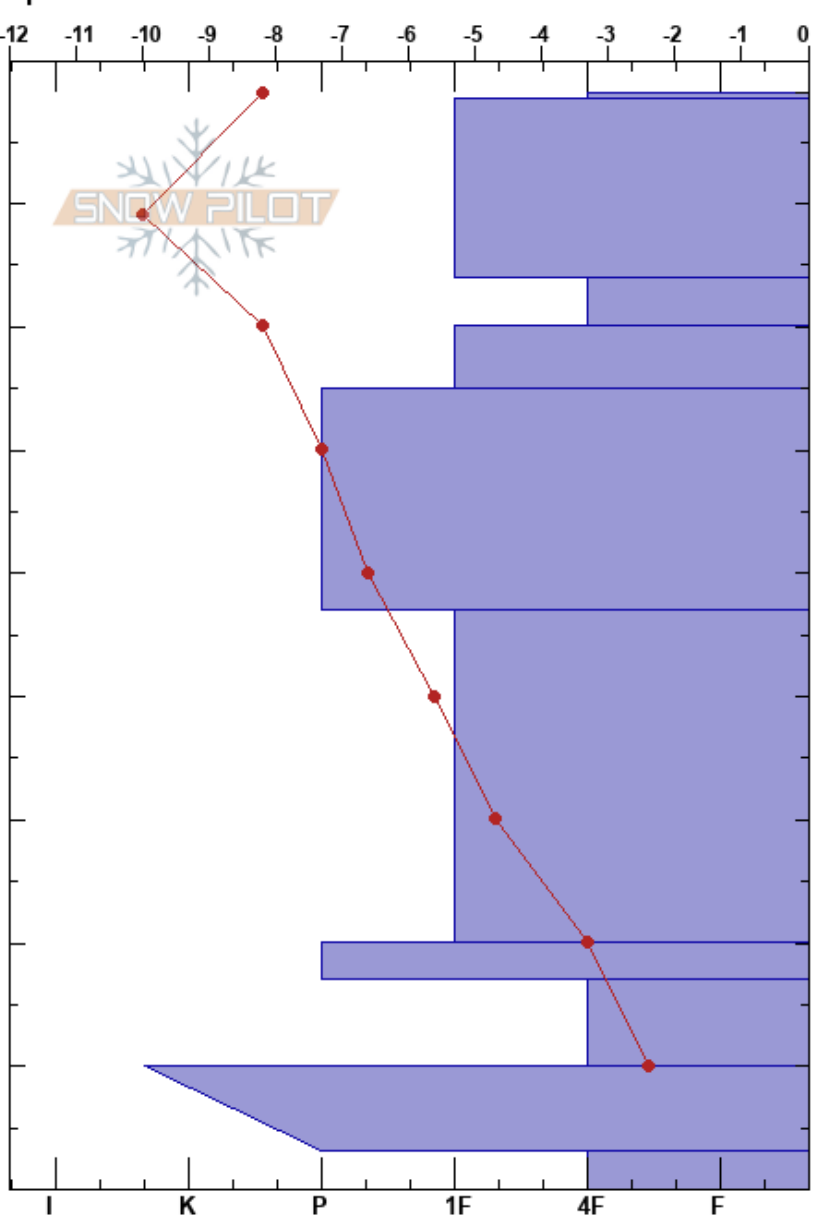

Skreaberget  
 Västra Vindelfjällen  
 Sweden  
 Elevation: 740 m  
 Aspect: SE  
 Specifics:

Jenny Råghall  
 08/01/2018 - 11:00  
 Co-ord:  
 Slope Angle: 22°  
 Wind Loading: previous

Stability:  
 Air Temperature: -6.6°C PF:35  
 Sky Cover: BKN  
 Precipitation: S-1  
 Wind: NW Light Breeze

Layer Notes:

Form	Crystal		$\rho$ kg/m <sup>3</sup>	Stability tests & Layer comments
	Size	Moisture		
+				
/				
/ (+)				← ECTN11 @74cm
/				
•				
				← ECTN28 @47cm
⊖	1-2			
⊙				
				← ECTP23 @16cm mindre kvist i test
□	2-3			
⊙				
^ (□)	2-4			