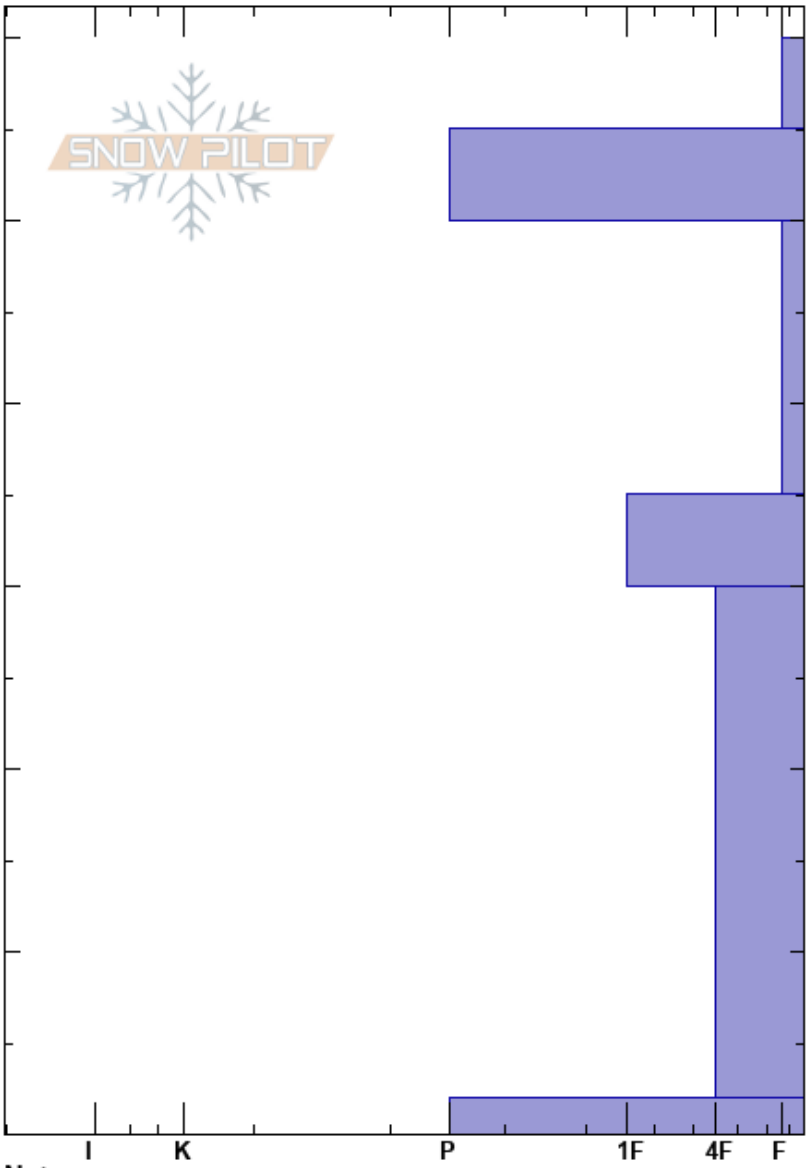

Seven Utes
 Front Range
 CO
 Elevation: 11280 ft
 Aspect: E
 Specifics: Collapsing, localized; Cracking

Spencer Logan
 01/07/2018 - 1:00pm
 Co-ord: 40.47760N, -105.93279W
 Slope Angle: 15°
 Wind Loading: yes

Stability:
 Air Temperature:
 Sky Cover: BKN
 Precipitation: NO
 Wind: W Moderate

HS:60
 PS: 10 50-35cm:Problematic layer

Crystal Form	Crystal Size	Moisture	ρ kg/m ³	Stability tests & Layer comments
+				
*				
□				← CT5, SC @45cm
□				
□				← ECTX