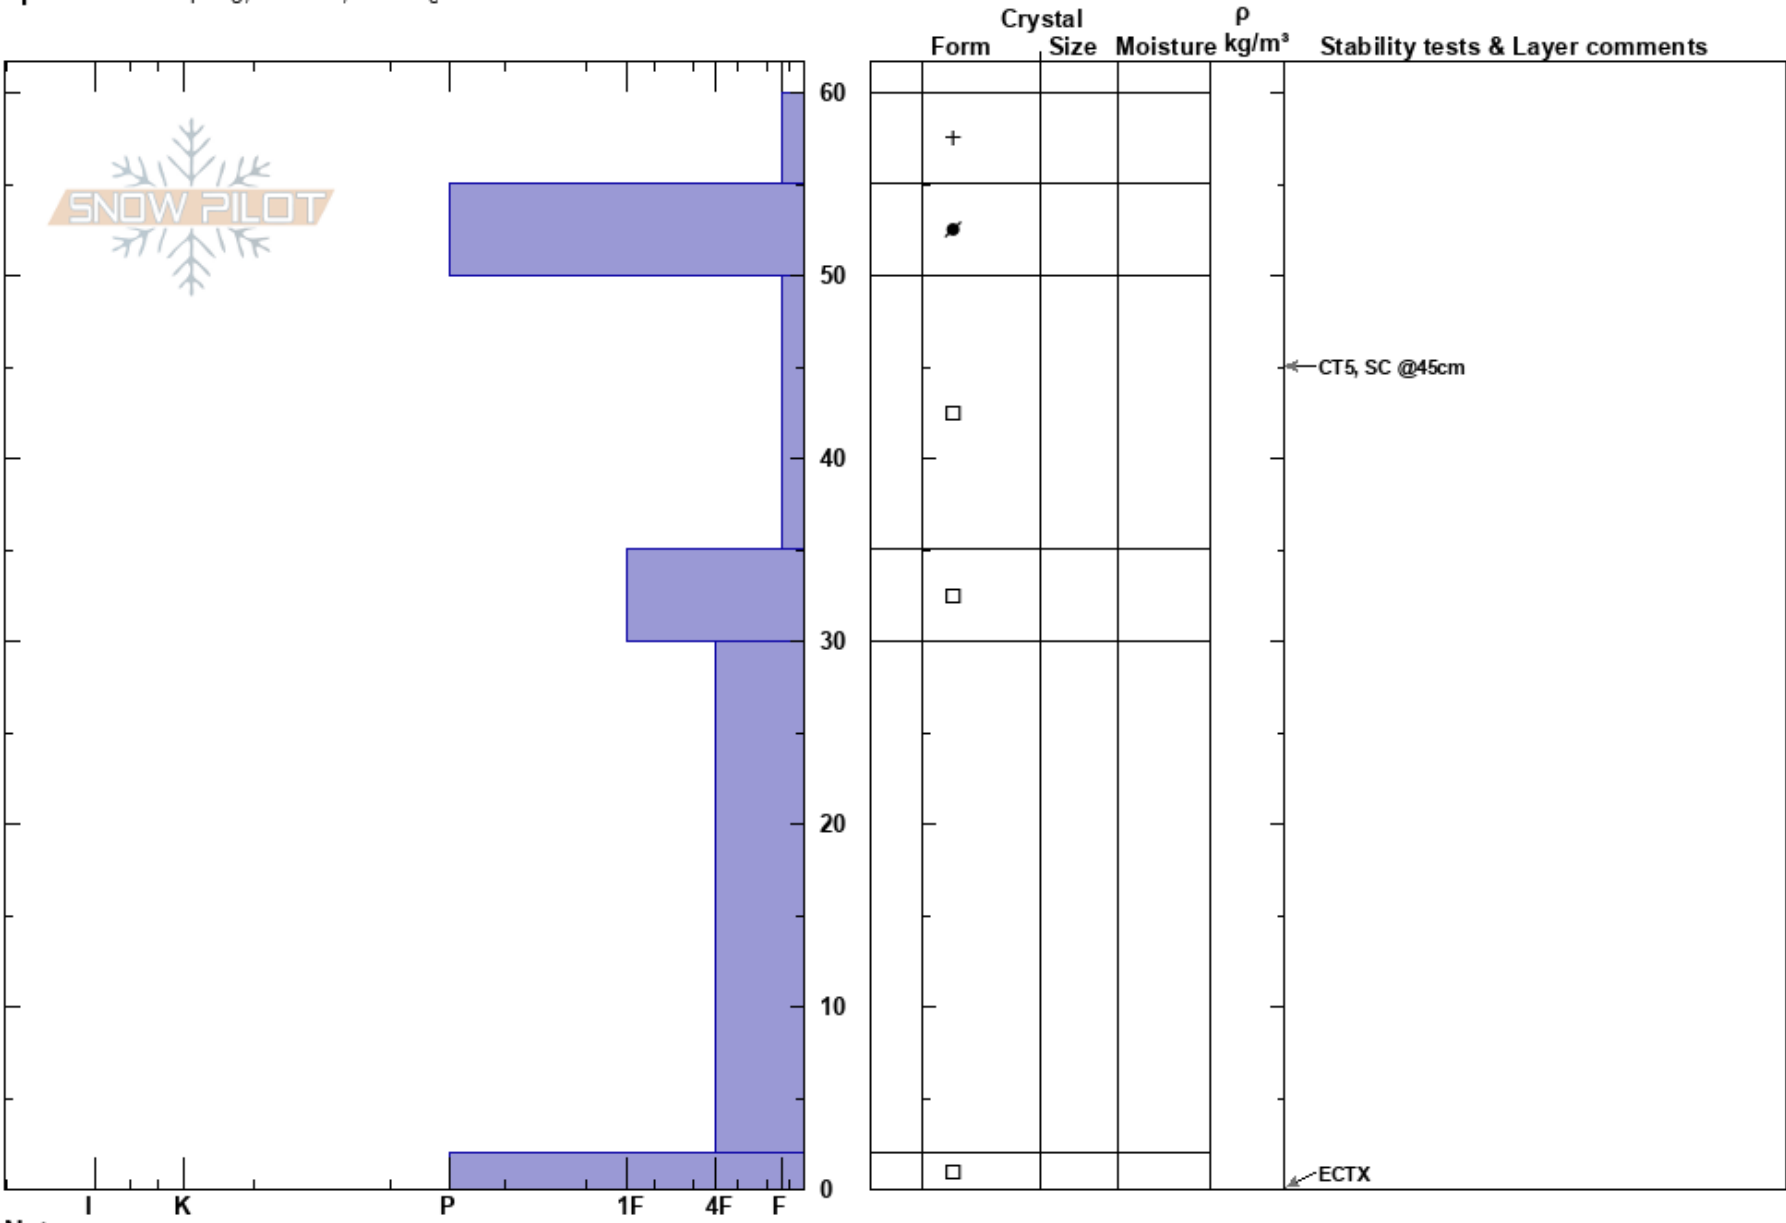

Seven Utes
Front Range
CO
Elevation: 11280 ft
Aspect: E
Specifics: Collapsing, localized; Cracking

Spencer Logan
01/07/2018 - 1:00pm
Co-ord: 40.47760N, -105.93279W
Slope Angle: 15°
Wind Loading: yes

Stability:
Air Temperature:
Sky Cover: BKN
Precipitation: NO
Wind: W Moderate

HS:60
PS: 10 50-35cm:Problematic layer

Notes: