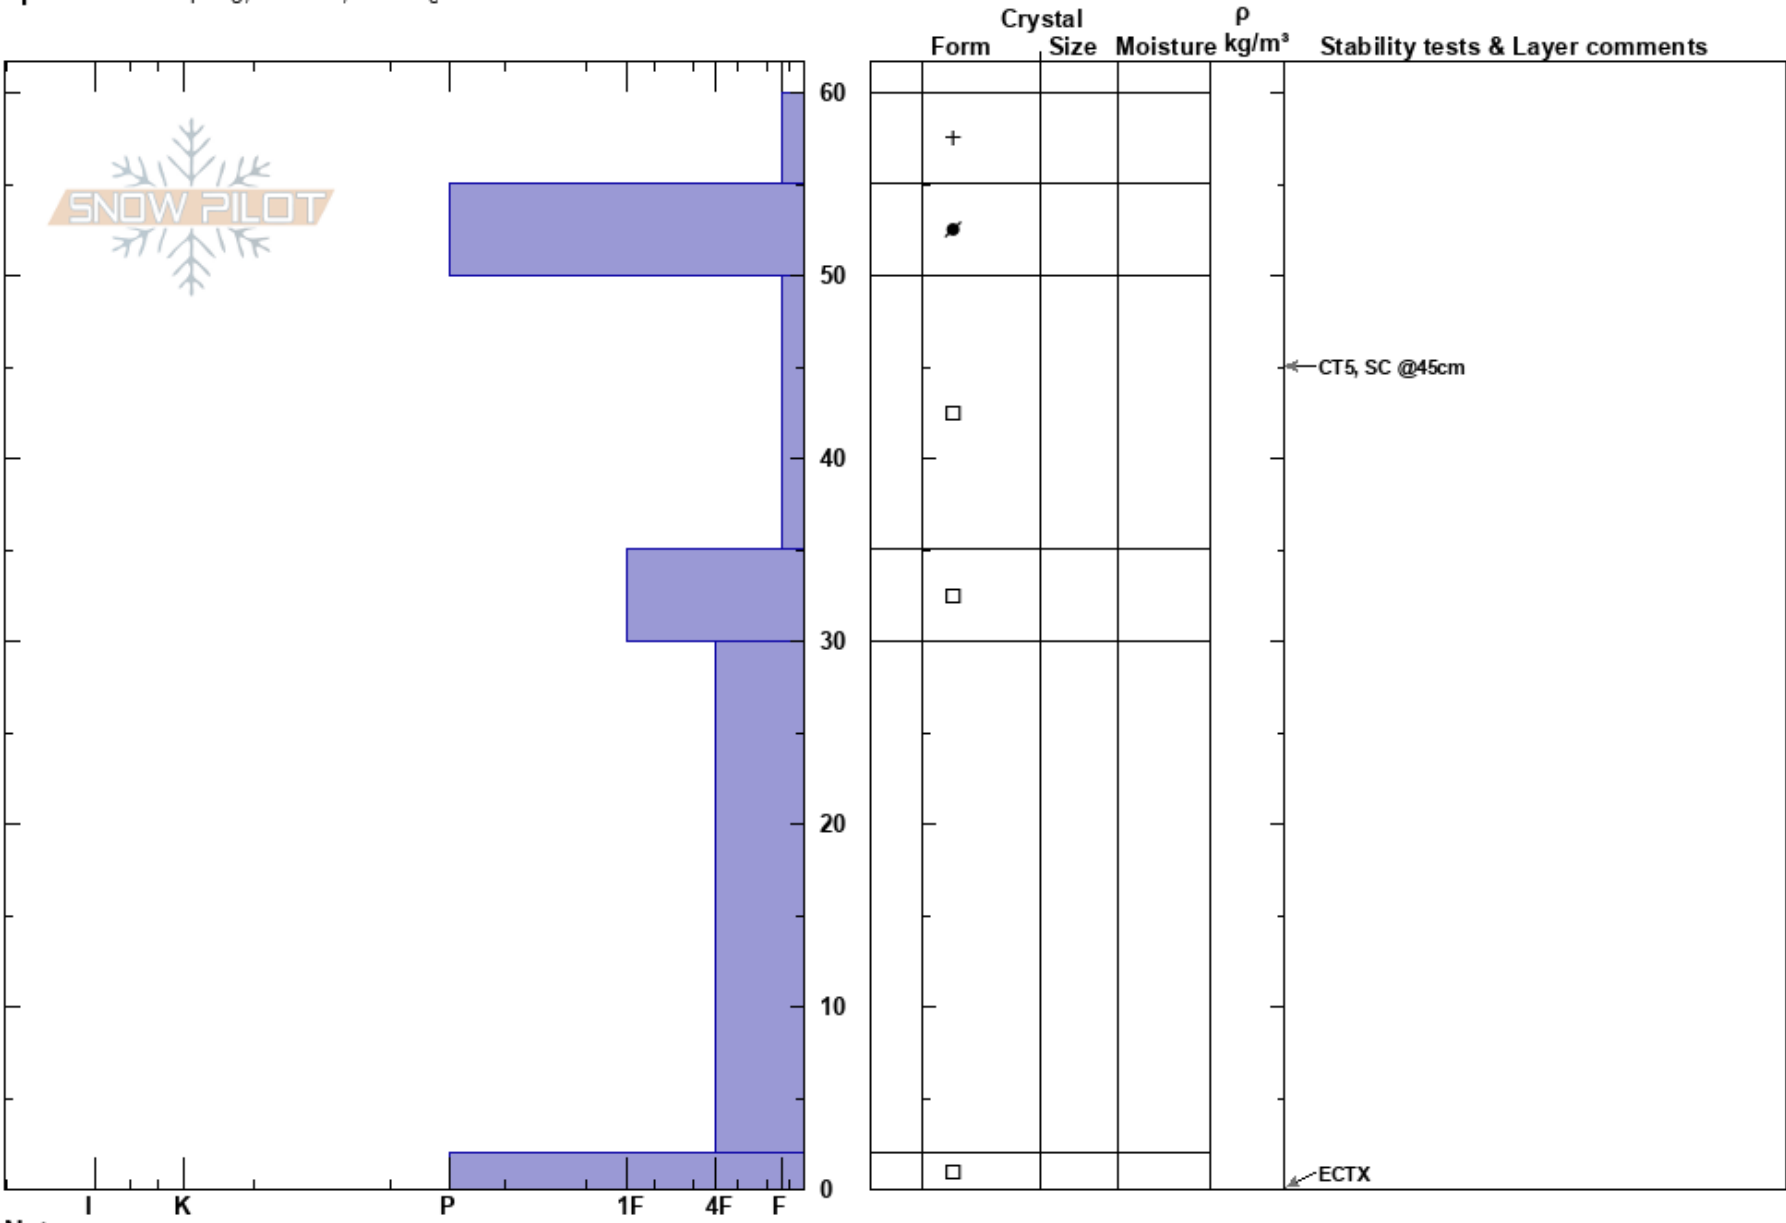

Seven Utes
 Front Range
 CO
Elevation: 11280 ft
Aspect: E
Specifics: Collapsing, localized; Cracking

Spencer Logan
 01/07/2018 - 1:00pm
Co-ord: 40.47760N, -105.93279W
Slope Angle: 15°
Wind Loading: yes

Stability:
Air Temperature:
Sky Cover: BKN
Precipitation: NO
Wind: W Moderate

HS: 60
PS: 10 50-35cm: Problematic layer

Notes: