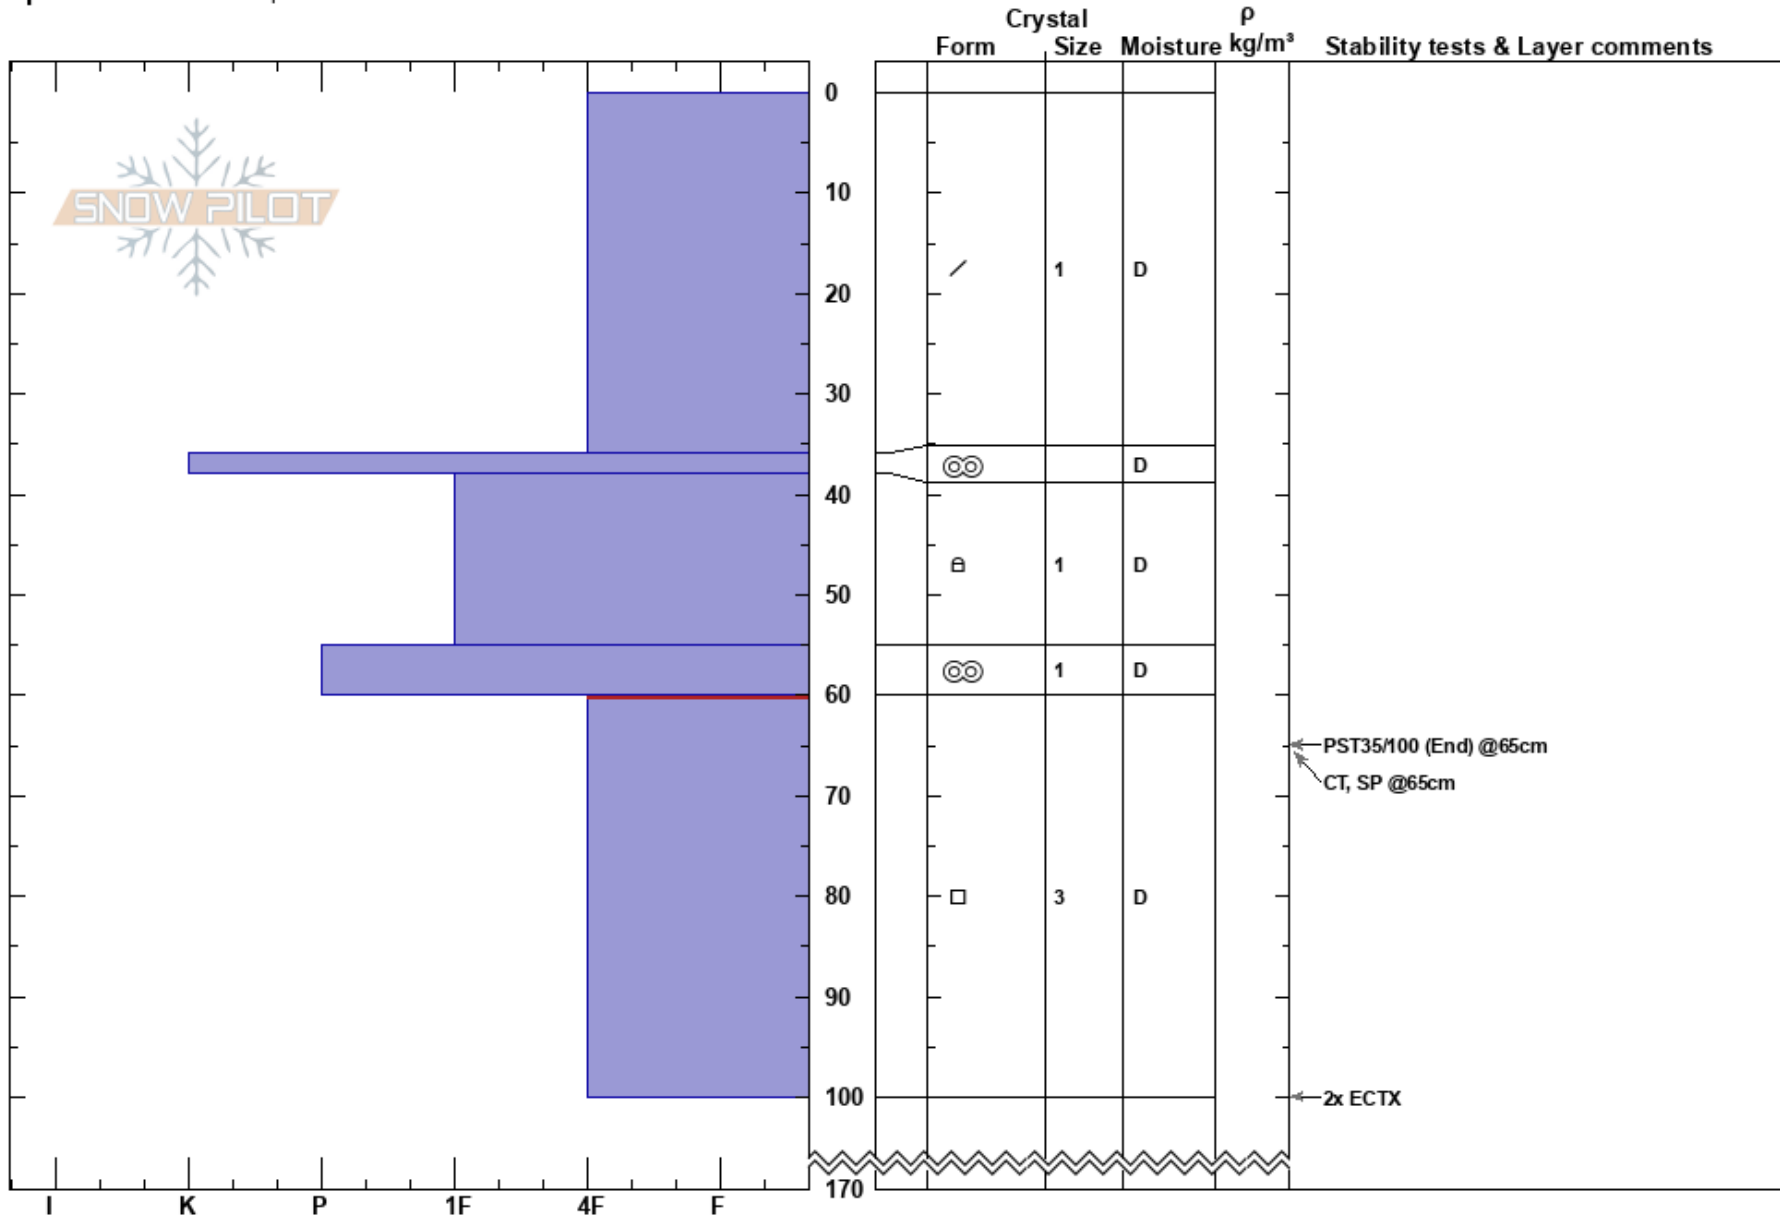

Round Top
 Sierra Nevada
 CA
Elevation: 9000 ft
Aspect: 37°
Specifics: We skied slope

Tim Mincey
 01/07/2018 - 4:30pm
Co-ord: 10S 760904W 4284830N
Slope Angle: 24°
Wind Loading: yes

Stability:
Air Temperature: 1.5°C
Sky Cover: BKN
Precipitation: NO
Wind: SE Moderate

HS:170
PF:33 60-100cm:Problematic layer

Layer Notes:

Notes: