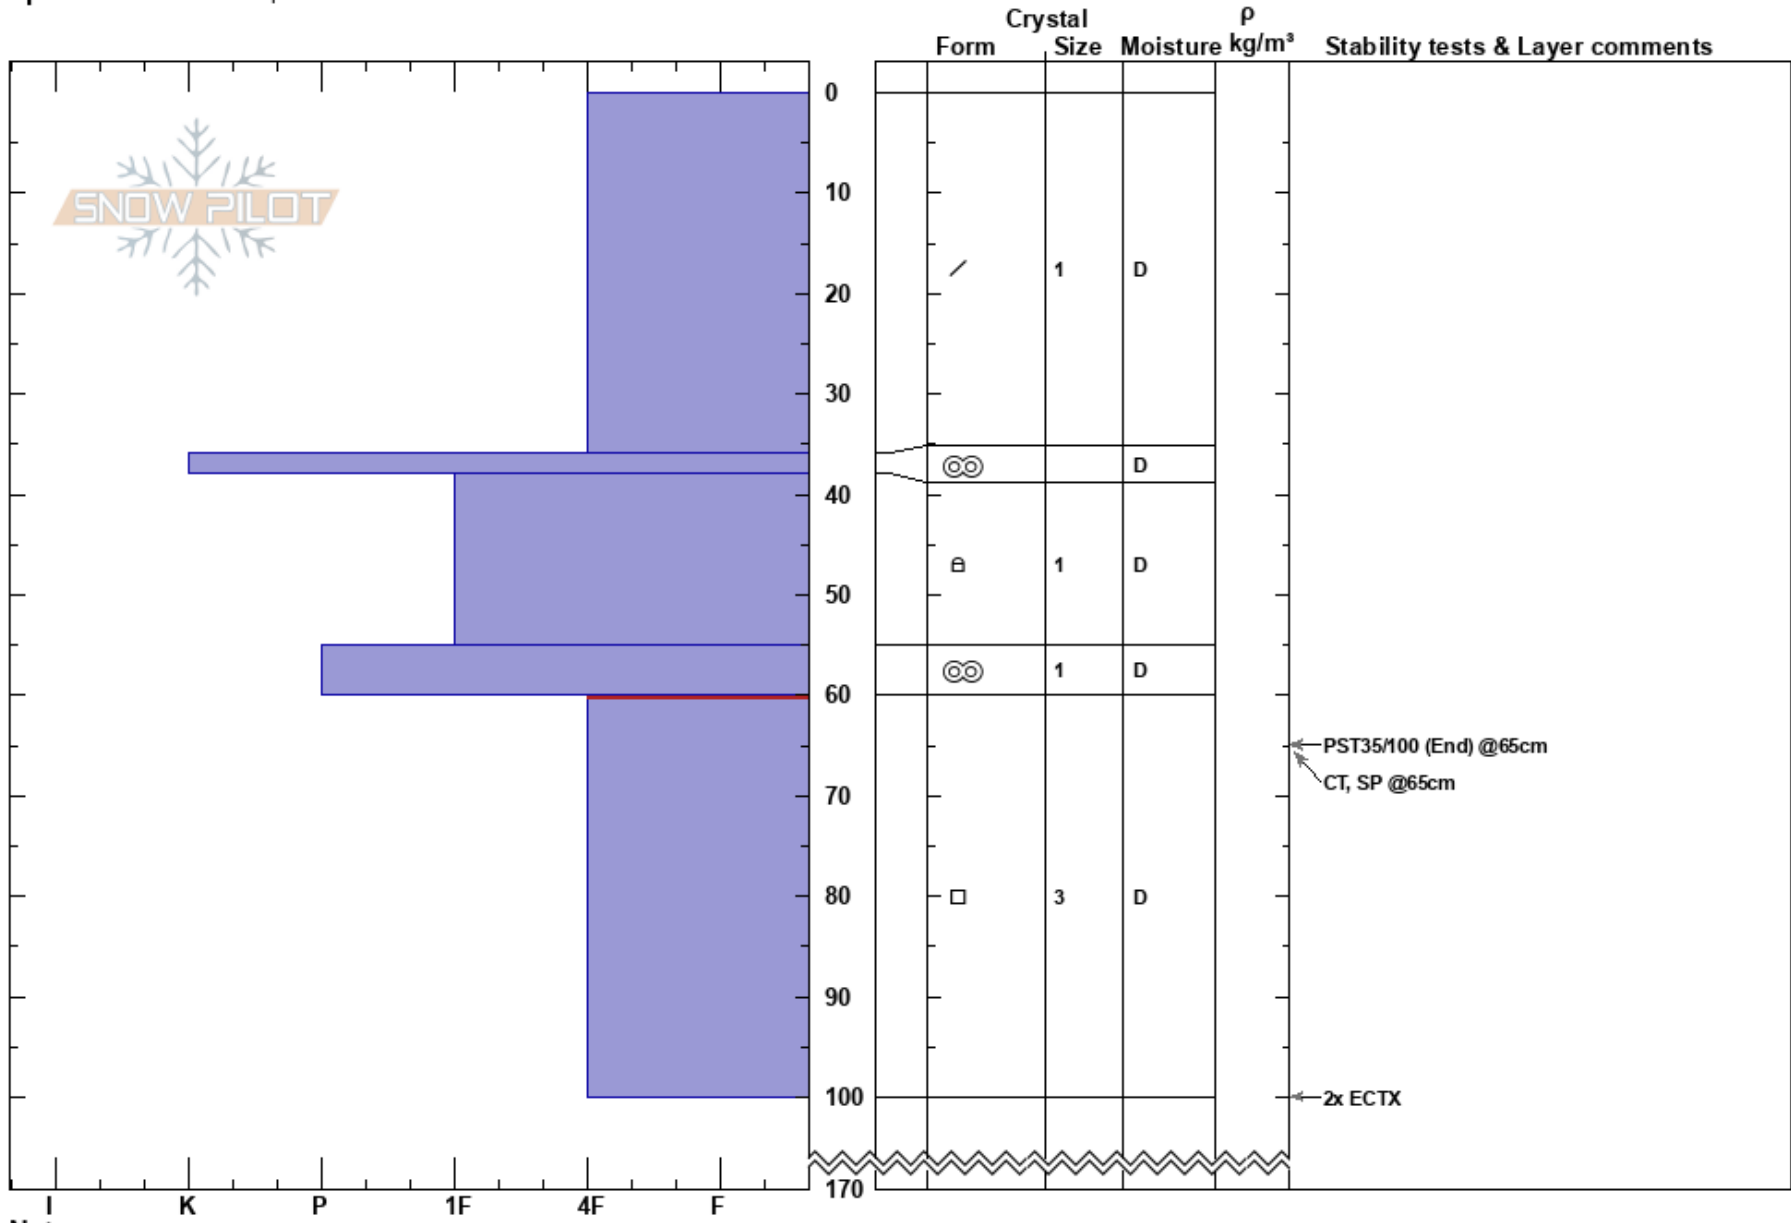

Round Top
 Sierra Nevada
 CA
Elevation: 9000 ft
Aspect: 37°
Specifics: We skied slope

Tim Mincey
 01/07/2018 - 4:30pm
Co-ord: 10S 760904W 4284830N
Slope Angle: 24°
Wind Loading: yes

Stability: HS:170
Air Temperature: 1.5°C **PF:**33 **60-100cm:**Problematic layer
Sky Cover: BKN
Precipitation: NO
Wind: SE Moderate