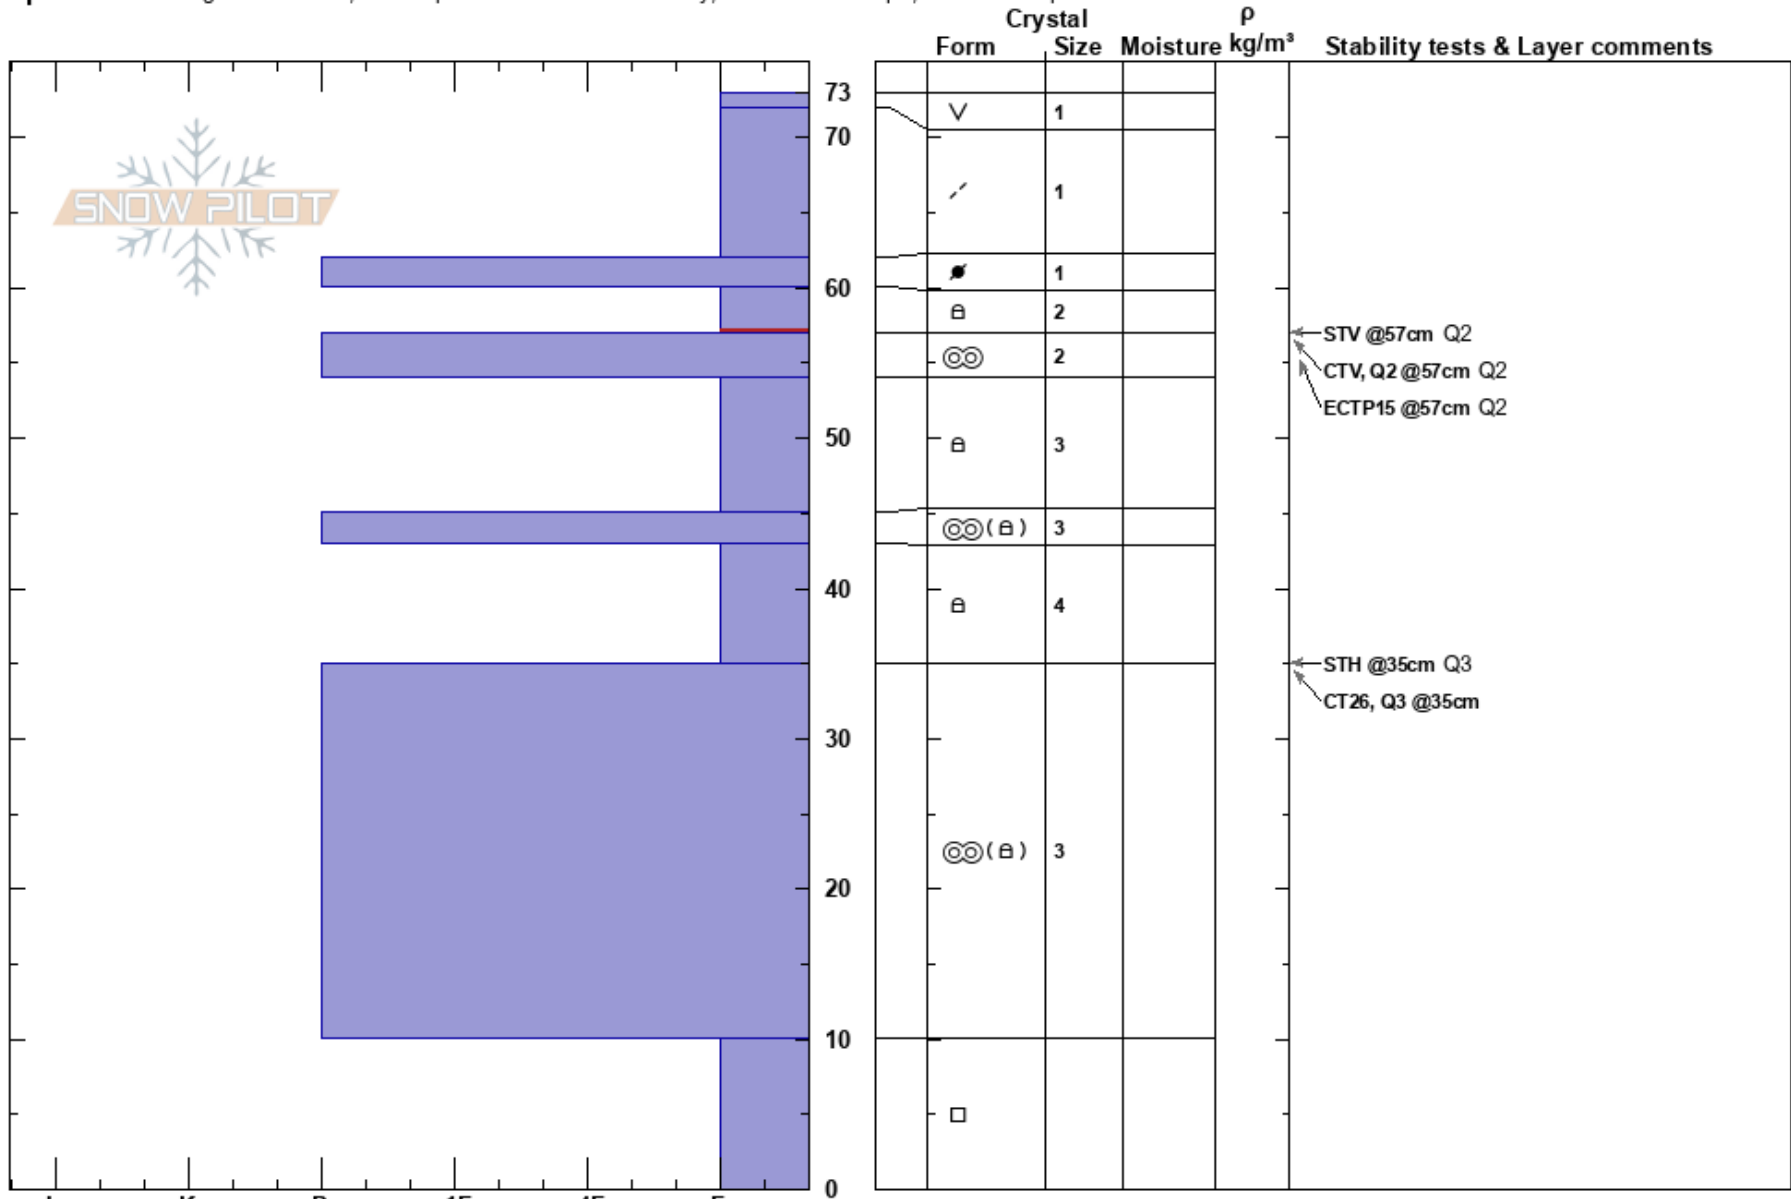

Arctic Valley, AK
 Chugach Range
 AK
 Elevation: 3440 ft
 Aspect: 180°

Joseph Kurtak
 01/07/2018 - 5:15pm
 Co-ord: 61.25546N, -149.50624W
 Slope Angle: 19°
 Wind Loading:

Stability: **HS:73**
 Air Temperature: -5°C **PF:20** **Layer Notes:** 60-57cm:Problematic layer
 Sky Cover: SCT
 Precipitation: NO
 Wind:

Specifics: Pit dug in a Ski Area; Pit is representative of backcountry; Ski tracks on slope; We skied slope

Notes: STV@57cm, STH@35cm. Ctv@57cmQ2. CT26@35cmQ3. ECTP15@57cm