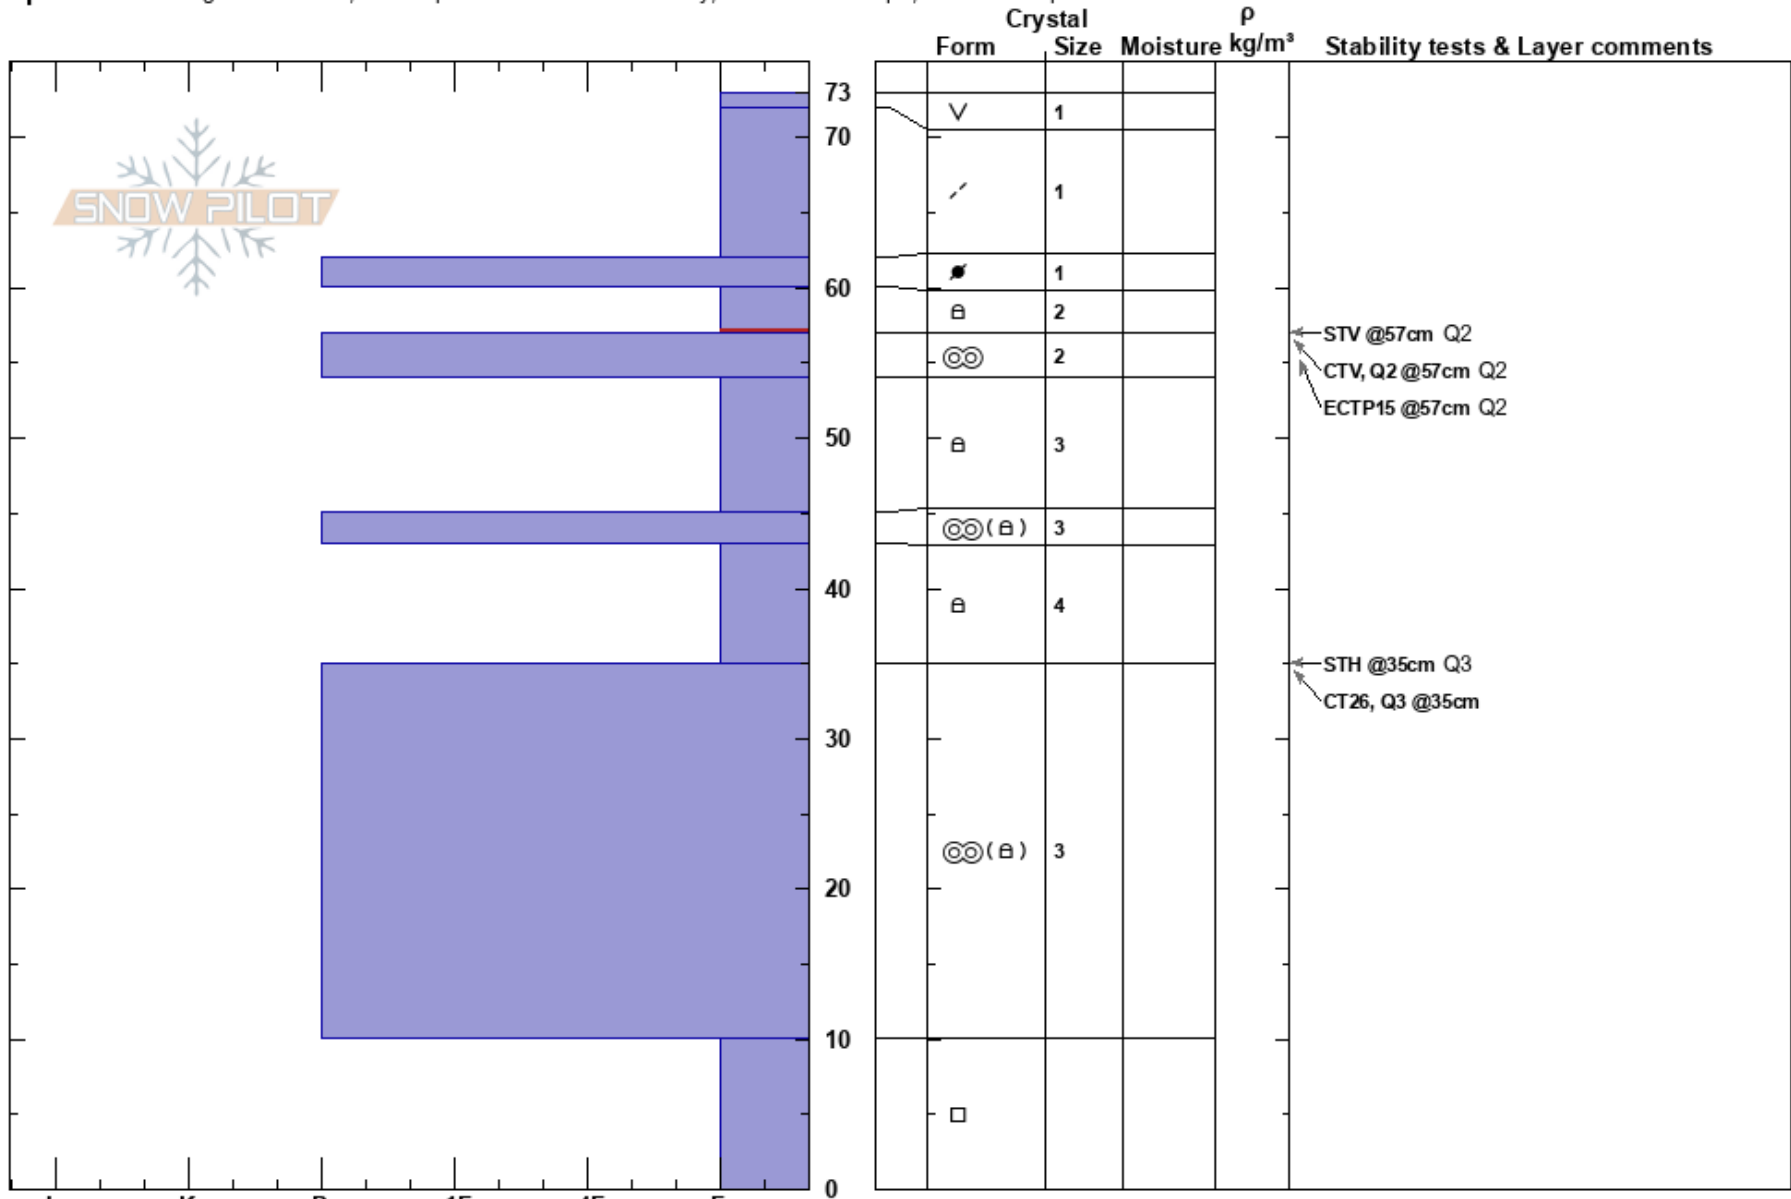

Arctic Valley, AK
 Chugach Range
 AK
 Elevation: 3440 ft
 Aspect: 180°

Joseph Kurtak
 01/07/2018 - 5:15pm
 Co-ord: 61.25546N, -149.50624W
 Slope Angle: 19°
 Wind Loading:

Stability: **HS:73**
 Air Temperature: -5°C
 Sky Cover: SCT
 Precipitation: NO
 Wind:
 PF:20 60-57cm:Problematic layer

Specifics: Pit dug in a Ski Area; Pit is representative of backcountry; Ski tracks on slope; We skied slope

Notes: STV@57cm, STH@35cm. Ctv@57cmQ2. CT26@35cmQ3. ECTP15@57cm