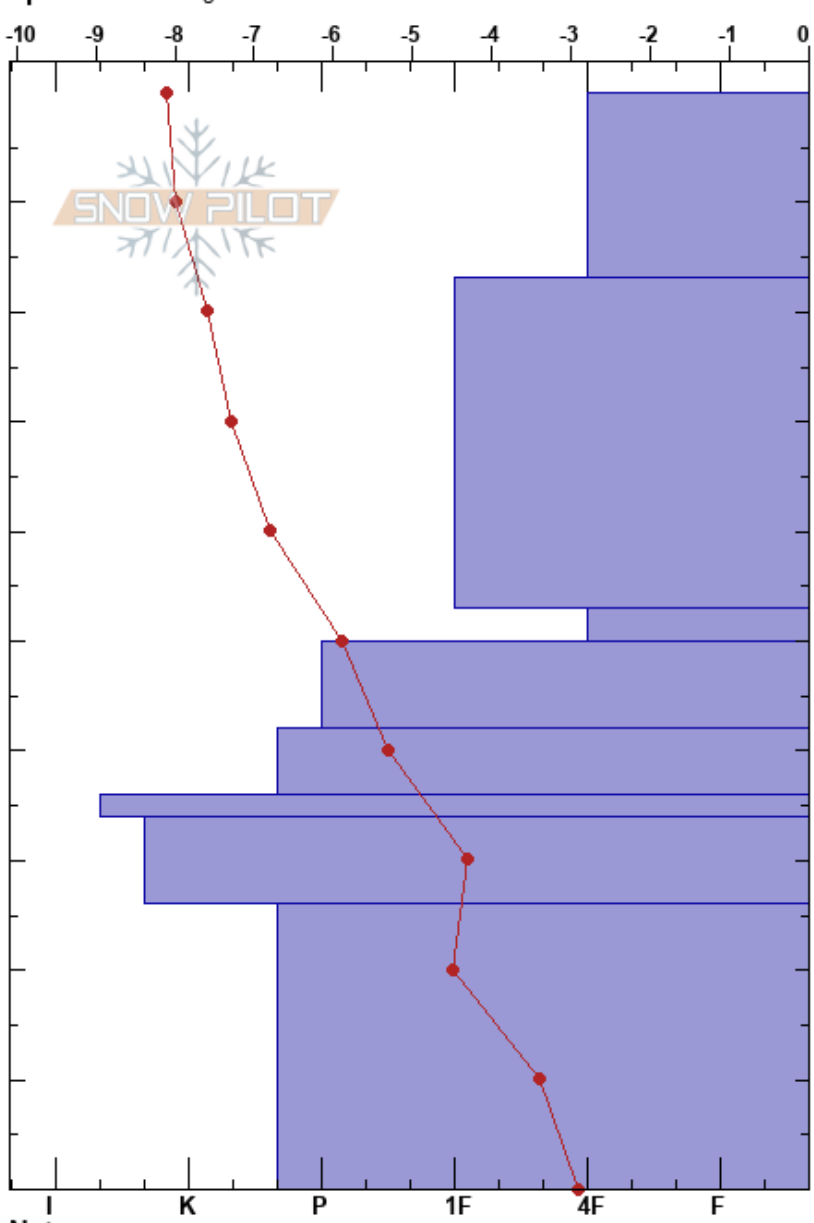

Grashólabrún 7  
 Tröllaskagi  
 Iceland  
 Elevation: 630 m  
 Aspect: 170°  
 Specifics: Pit dug in a Ski Area

Gestur Hansson  
 07/01/2018 - 13:00  
 Co-ord: 66.12887N, -18.99007W  
 Slope Angle: 25°  
 Wind Loading:

Stability: HS:100  
 Air Temperature: -7.5°C PF:50 47-50cm:Problematic layer  
 Sky Cover: SCT  
 Precipitation: NO  
 Wind: NE Light Breeze

Form	Crystal Size	Moisture	$\rho$ kg/m <sup>3</sup>	Stability tests & Layer comments
/ ( / )	1.5			
/	2			
+ (▲)				← CT11, SP @47cm
●	2.5			
● ( / )	2.5			
=				
⊙(□)	3.5			
⊗				