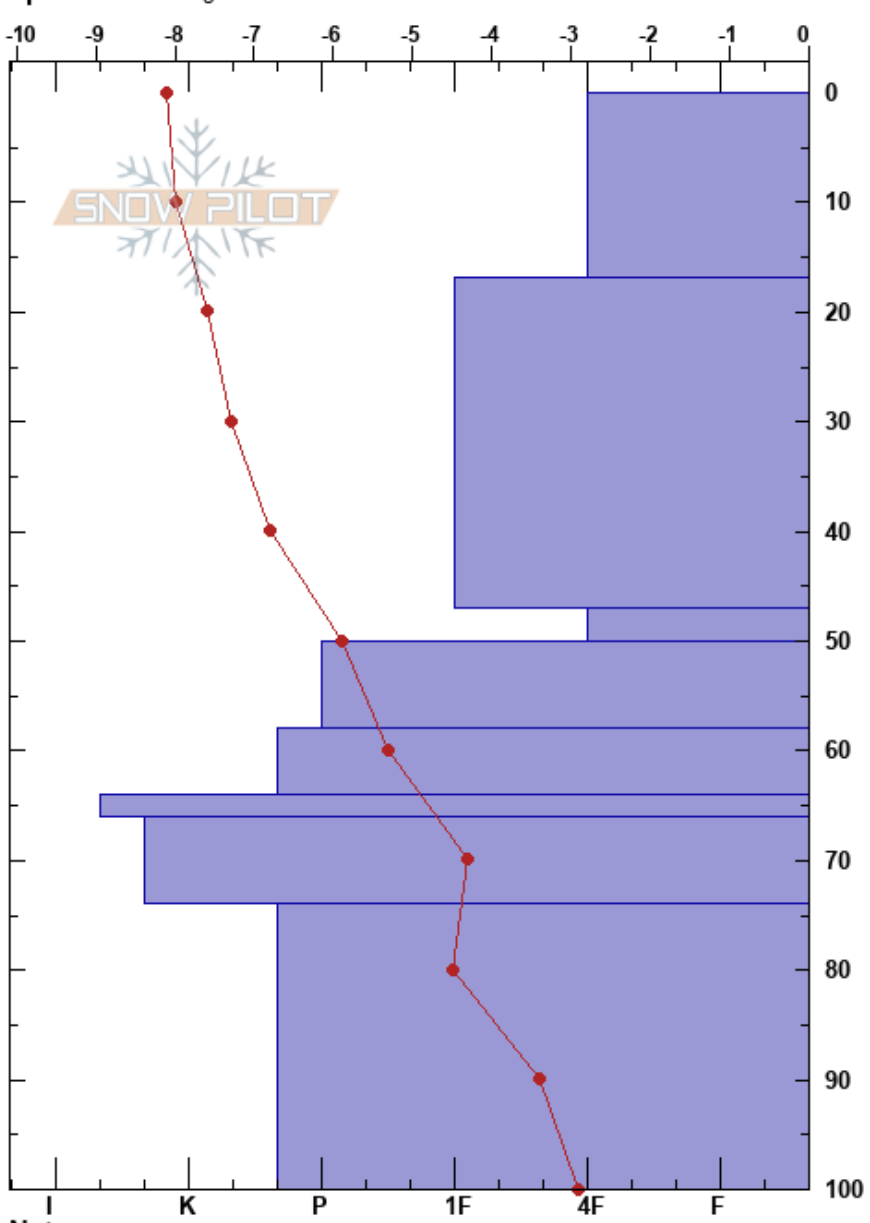

Grashólabrún 7
 Tröllaskagi
 Iceland
 Elevation: 630 m
 Aspect: 170°
 Specifics: Pit dug in a Ski Area

Gestur Hansson
 07/01/2018 - 13:00
 Co-ord: 66.12887N, -18.99007W
 Slope Angle: 25°
 Wind Loading:

Stability: HS:100
 Air Temperature: -7.5°C PF:50 47-50cm:Problematic layer
 Sky Cover: SCT
 Precipitation: NO
 Wind: NE Light Breeze

Form	Crystal Size	Moisture	ρ kg/m ³	Stability tests & Layer comments
/ (/)	1.5			
/	2			
+ (▲)				← CT11, SP @47cm
●	2.5			
● (/)	2.5			
=				
⊙⊙(□)	3.5			
⊗				