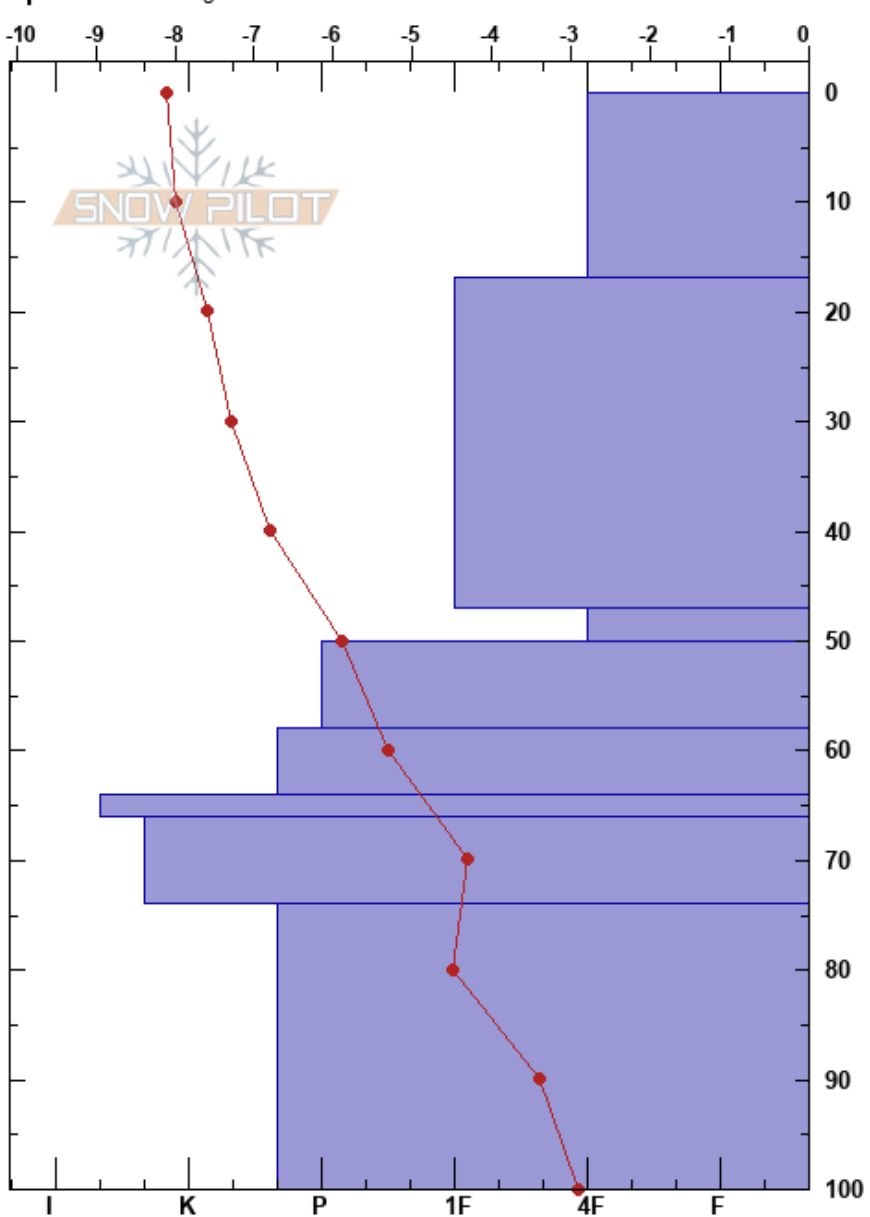

Grashólabrún 7
 Tröllaskagi
 Iceland
 Elevation: 630 m
 Aspect: 170°

Gestur Hansson
 07/01/2018 - 13:00
 Co-ord: 66.12887N, -18.99007W
 Slope Angle: 25°
 Wind Loading:

Stability:
 Air Temperature: -7.5°C PF:50 47-50cm:Problematic layer
 Sky Cover: SCT
 Precipitation: NO
 Wind: NE Light Breeze

Specifics: Pit dug in a Ski Area

Form	Crystal Size	Moisture	ρ kg/m ³	Stability tests & Layer comments
/ (/)	1.5			
/	2			
+ (▲)				← CT11, SP @47cm
●	2.5			
● (/)	2.5			
=				
⊙(□)	3.5			
⊗				

Notes: