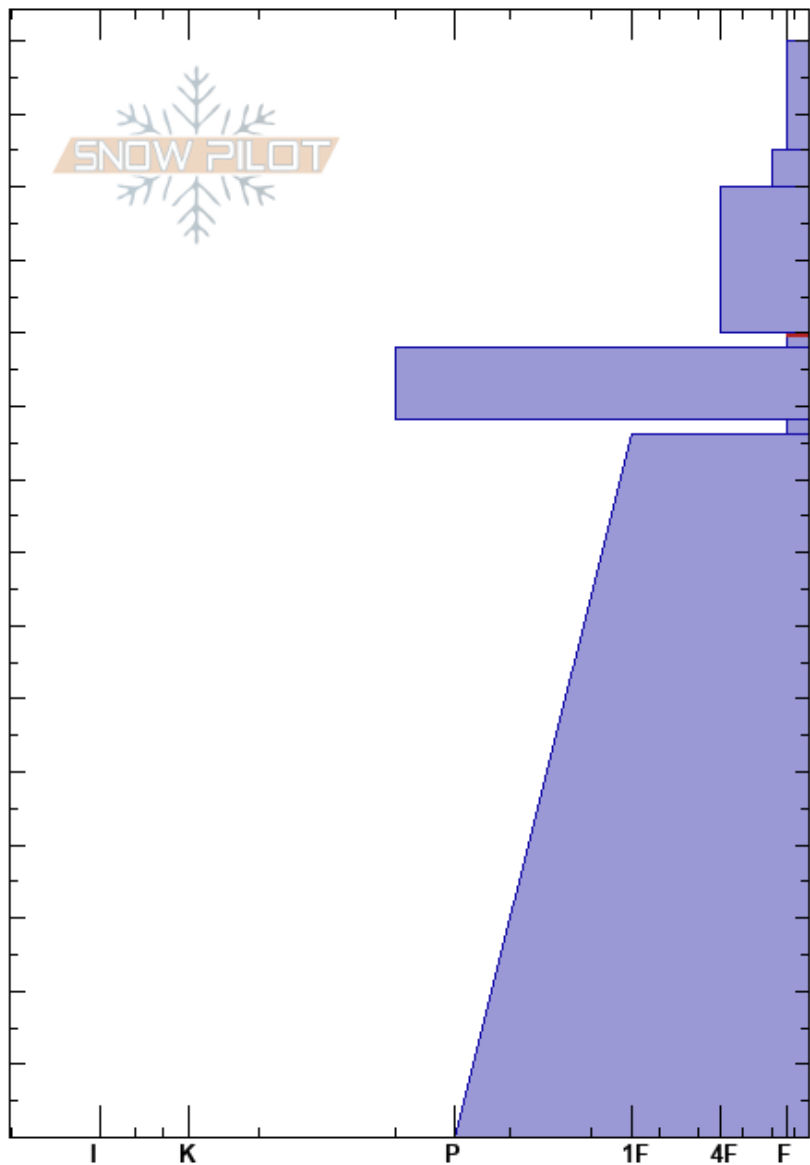

Peak 9220
 Sawtooth Range
 ID
 Elevation: 9200 ft
 Aspect: 90°
 Specifics: Collapsing, localized; Cracking; We skied slope

Santiago Rodriguez
 01/06/2018 - 2:00pm
 Co-ord: 11T 644834E 4907350N
 Slope Angle: 28°
 Wind Loading: no

Stability: Good HS:150 Layer Notes:
 Air Temperature: -2°C PS: 20 110-108cm:Problematic layer
 Sky Cover: OVC
 Precipitation: S-1
 Wind: W Light Breeze

Crystal Form	Crystal Size	Moisture	ρ kg/m ³	Stability tests & Layer comments
+		D		
/		D		
•		D		
□		D		← CT17, SC @108cm
■		D		← CT19, SC @108cm
		D		← ECTN9 @108cm
• (⊕)				