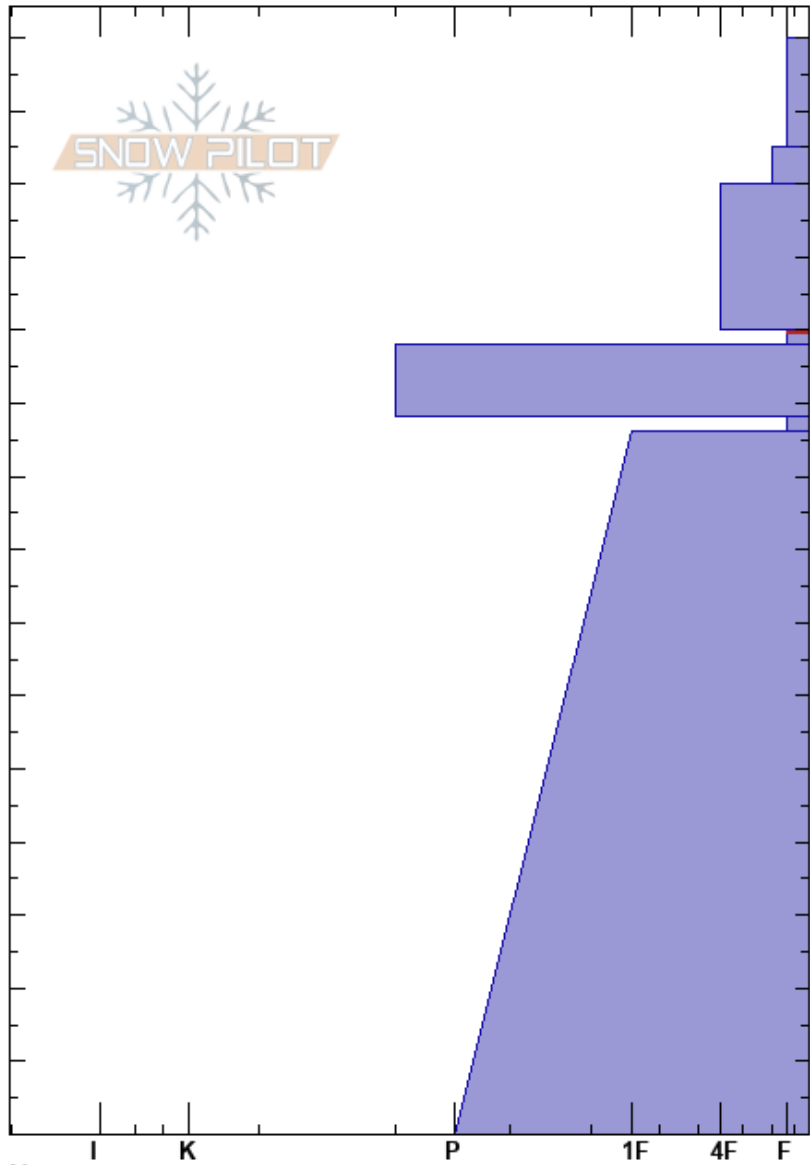

Peak 9220
 Sawtooth Range
 ID
 Elevation: 9200 ft
 Aspect: 90°
 Specifics: Collapsing, localized; Cracking; We skied slope

Santiago Rodriguez
 01/06/2018 - 2:00pm
 Co-ord: 11T 644834E 4907350N
 Slope Angle: 28°
 Wind Loading: no

Stability: Good HS:150 Layer Notes:
 Air Temperature: -2°C PS: 20 110-108cm:Problematic layer
 Sky Cover: OVC
 Precipitation: S-1
 Wind: W Light Breeze

Crystal Form	Crystal Size	Moisture	ρ kg/m ³	Stability tests & Layer comments
+		D		
/		D		
•		D		
□		D		← CT17, SC @108cm
■		D		← CT19, SC @108cm
		D		← ECTN9 @108cm
• (⊕)				