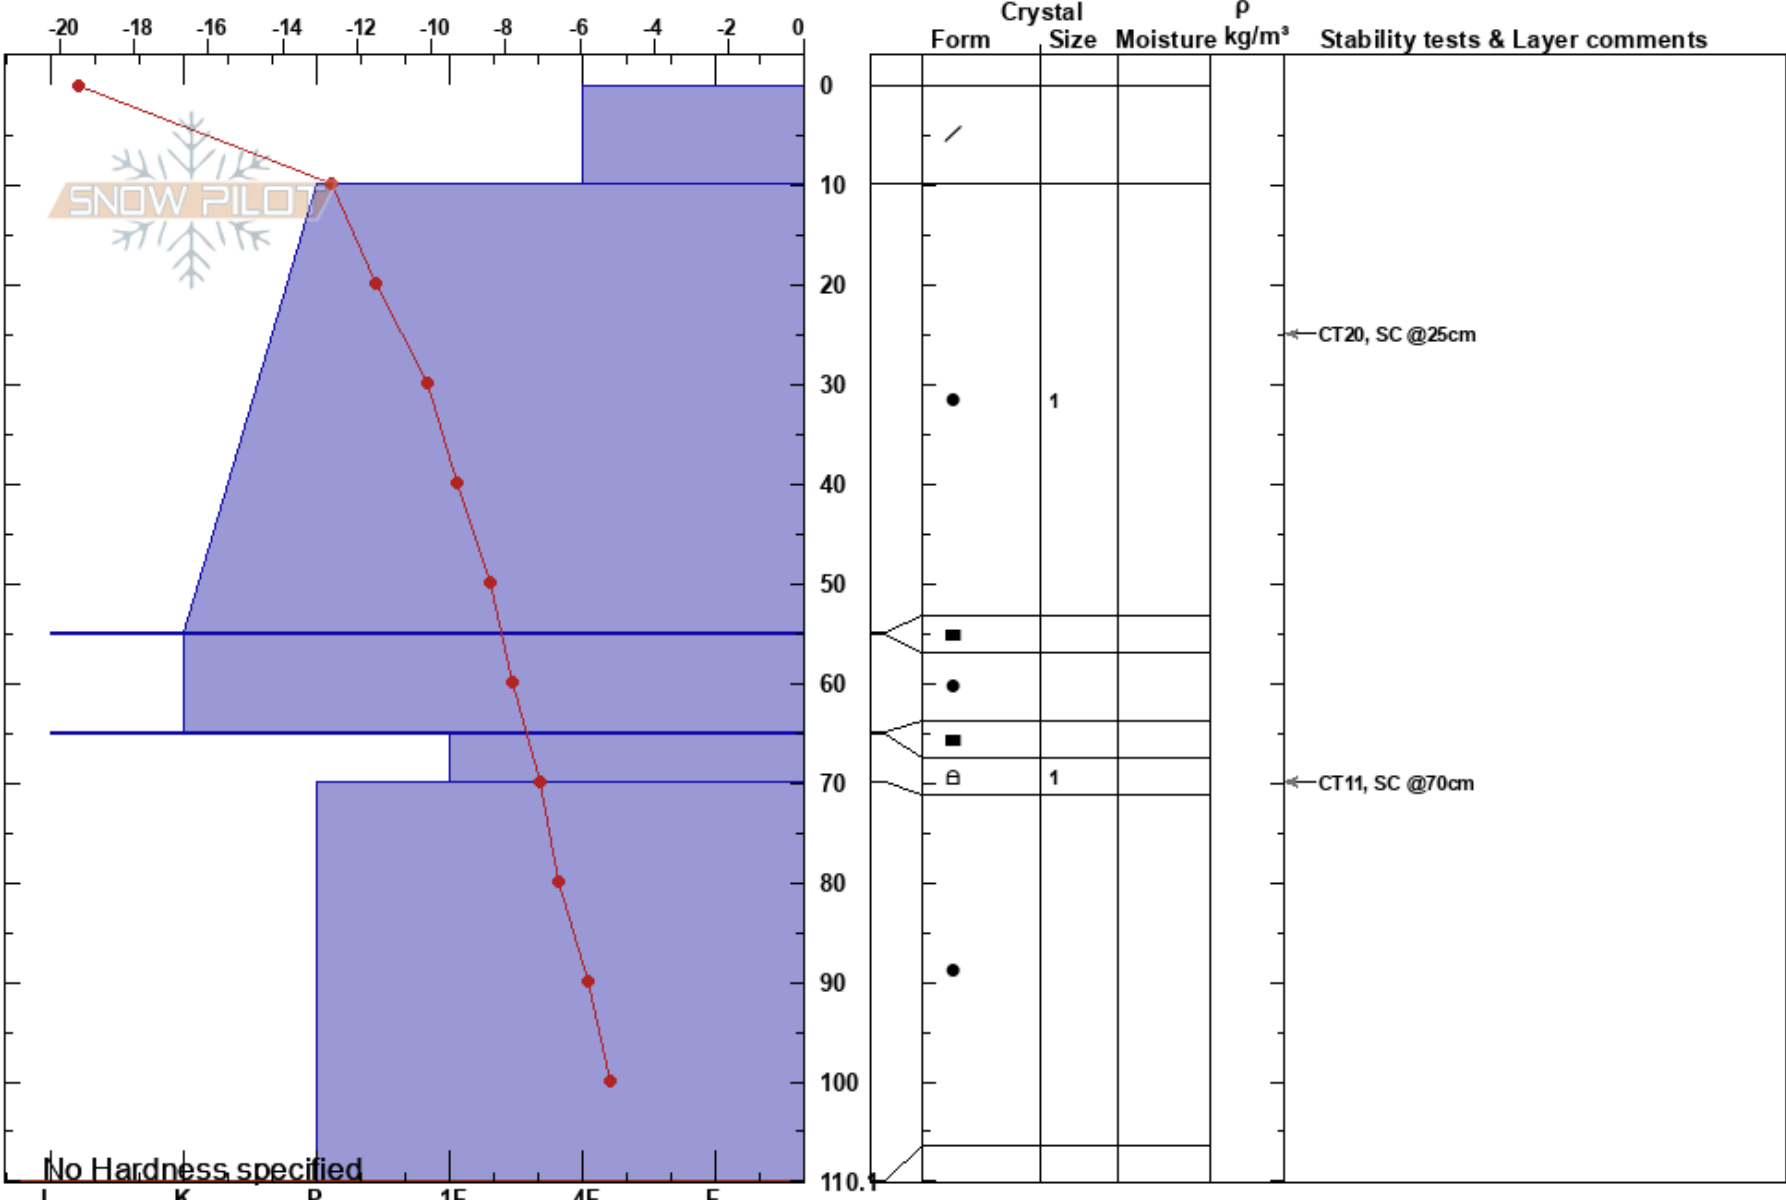

Käppas berg
 Björkliden
 Sweden
 Elevation: 853 m
 Aspect: 30°

Christian Pettersson
 07/01/2018 - 10:50
 Co-ord:
 Slope Angle: 22°
 Wind Loading:

Stability:
 Air Temperature: -11.2°C
 Sky Cover: CLR
 Precipitation: NO
 Wind: Calm

Layer Notes:
 65.1-70cm: Problematic layer

Specifics: Pit dug in a Ski Area; Pit is representative of backcountry

No Hardness specified

Notes: