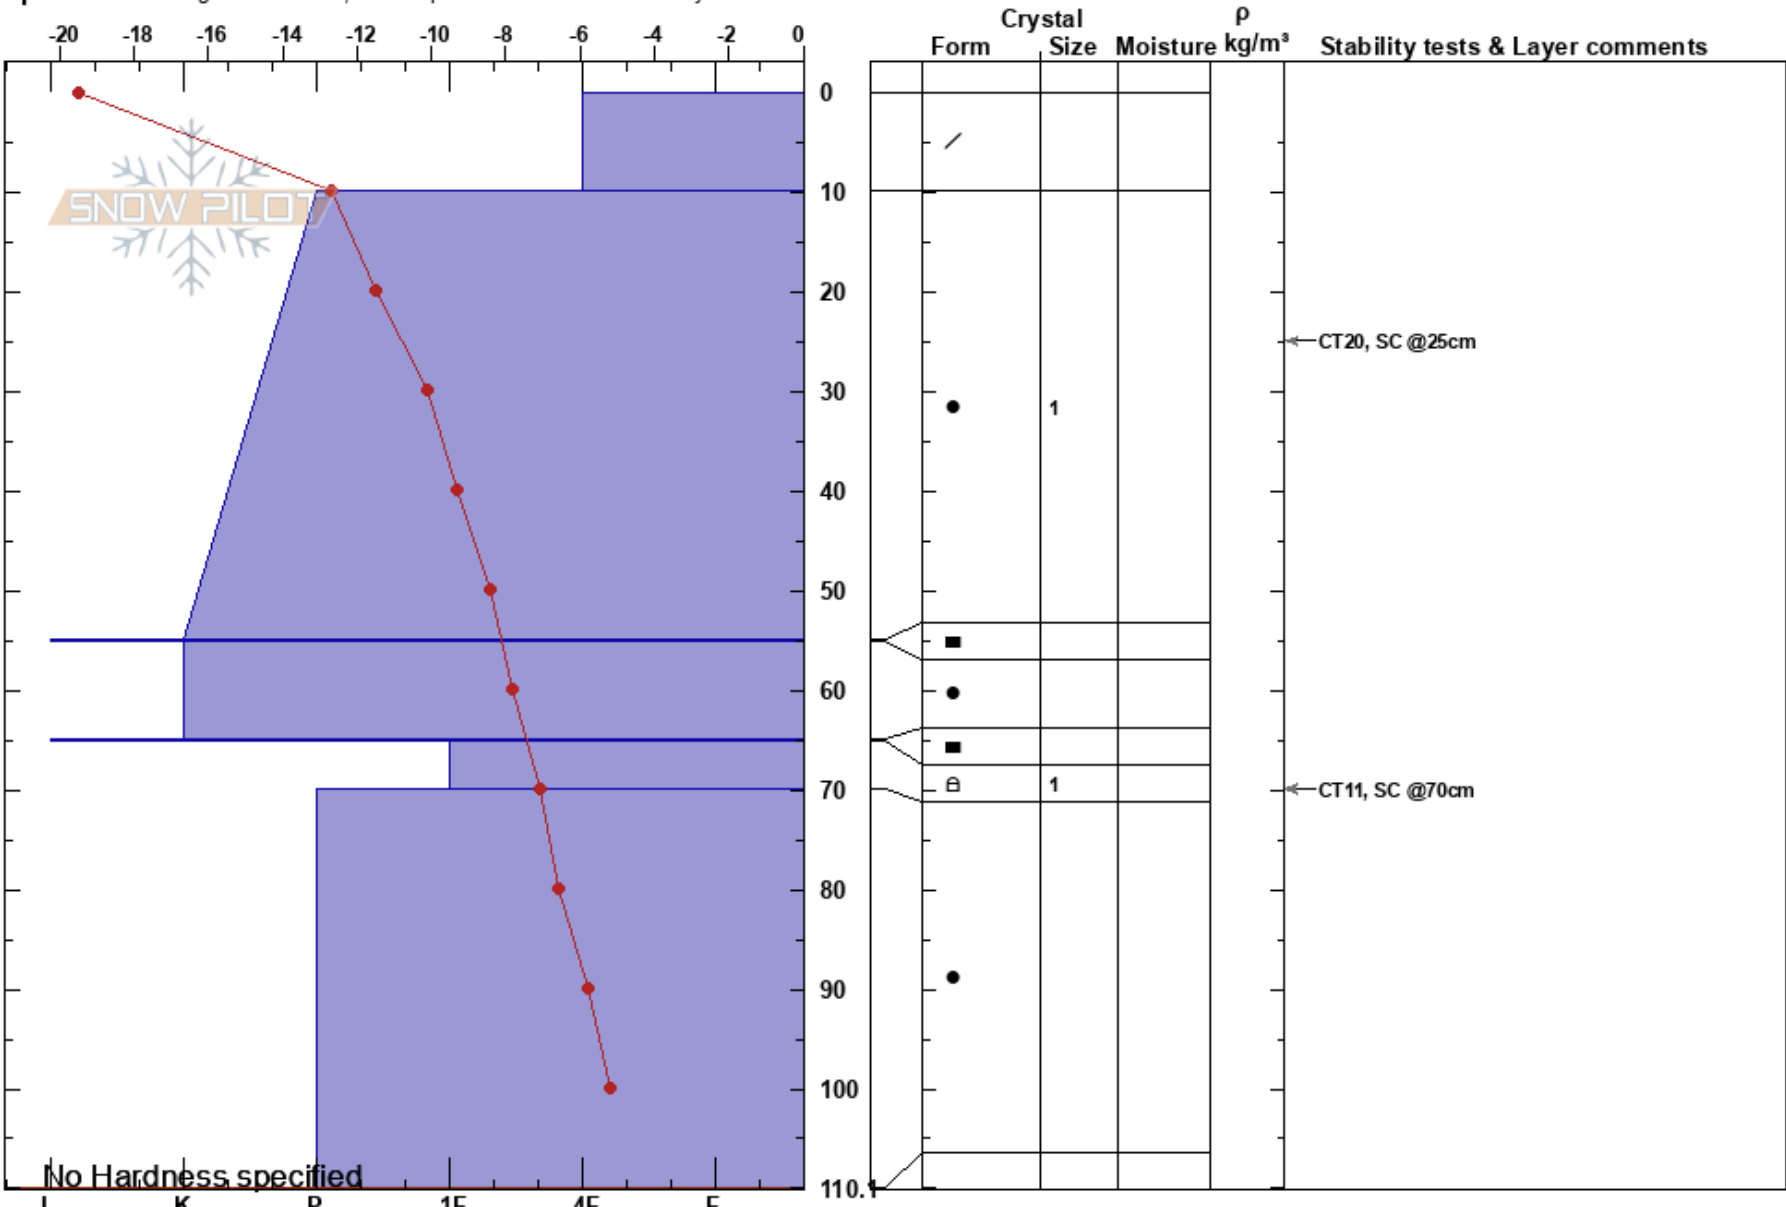

Kåppas berg
 Björkliden
 Sweden
 Elevation: 853 m
 Aspect: 30°

Christian Pettersson
 07/01/2018 - 10:50
 Co-ord:
 Slope Angle: 22°
 Wind Loading:

Stability:
 Air Temperature: -11.2°C
 Sky Cover: CLR
 Precipitation: NO
 Wind: Calm

Layer Notes:
 65.1-70cm: Problematic layer

Specifics: Pit dug in a Ski Area; Pit is representative of backcountry

No Hardness specified

Notes: