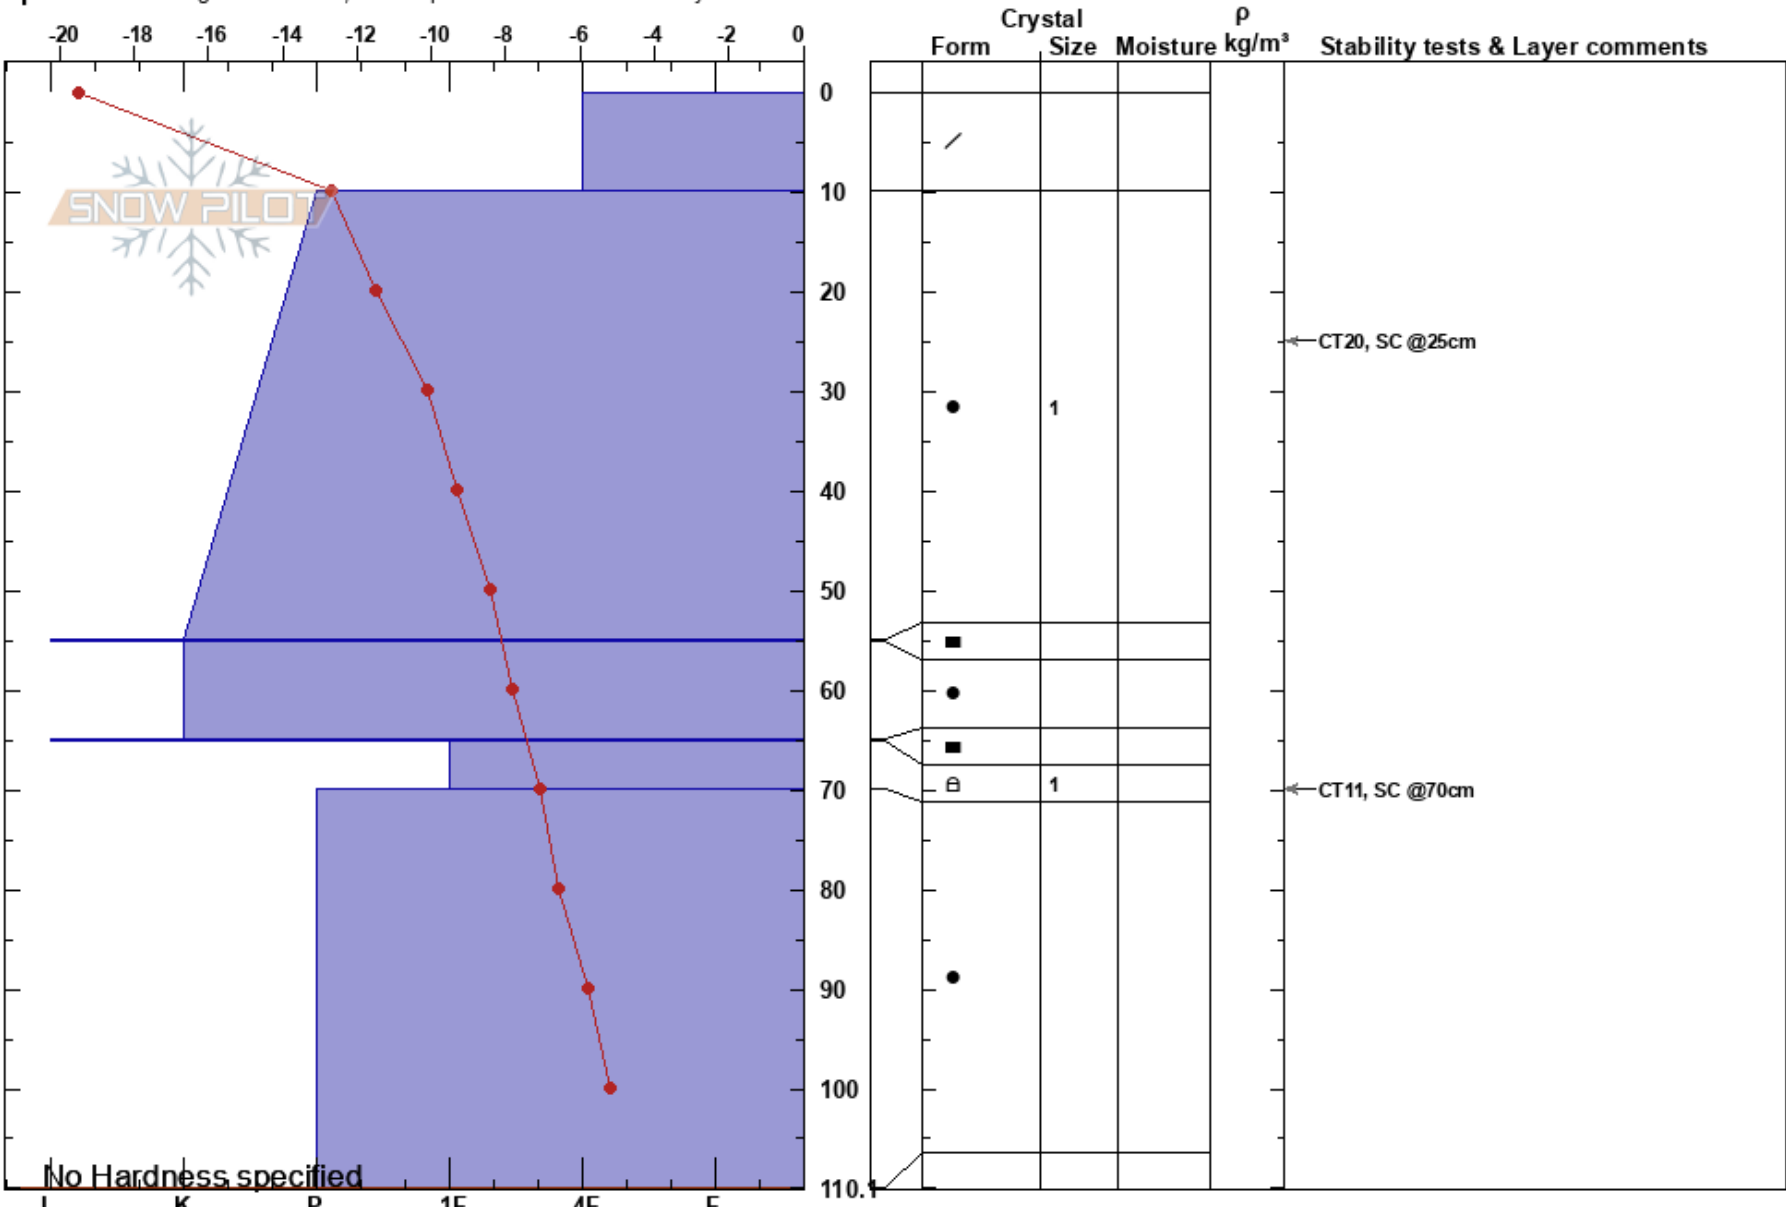

Käppas berg  
 Björkliden  
 Sweden  
 Elevation: 853 m  
 Aspect: 30°

Christian Pettersson  
 07/01/2018 - 10:50  
 Co-ord:  
 Slope Angle: 22°  
 Wind Loading:

Stability:  
 Air Temperature: -11.2°C  
 Sky Cover: CLR  
 Precipitation: NO  
 Wind: Calm

Layer Notes:  
 65.1-70cm: Problematic layer

Specifics: Pit dug in a Ski Area; Pit is representative of backcountry

Notes: