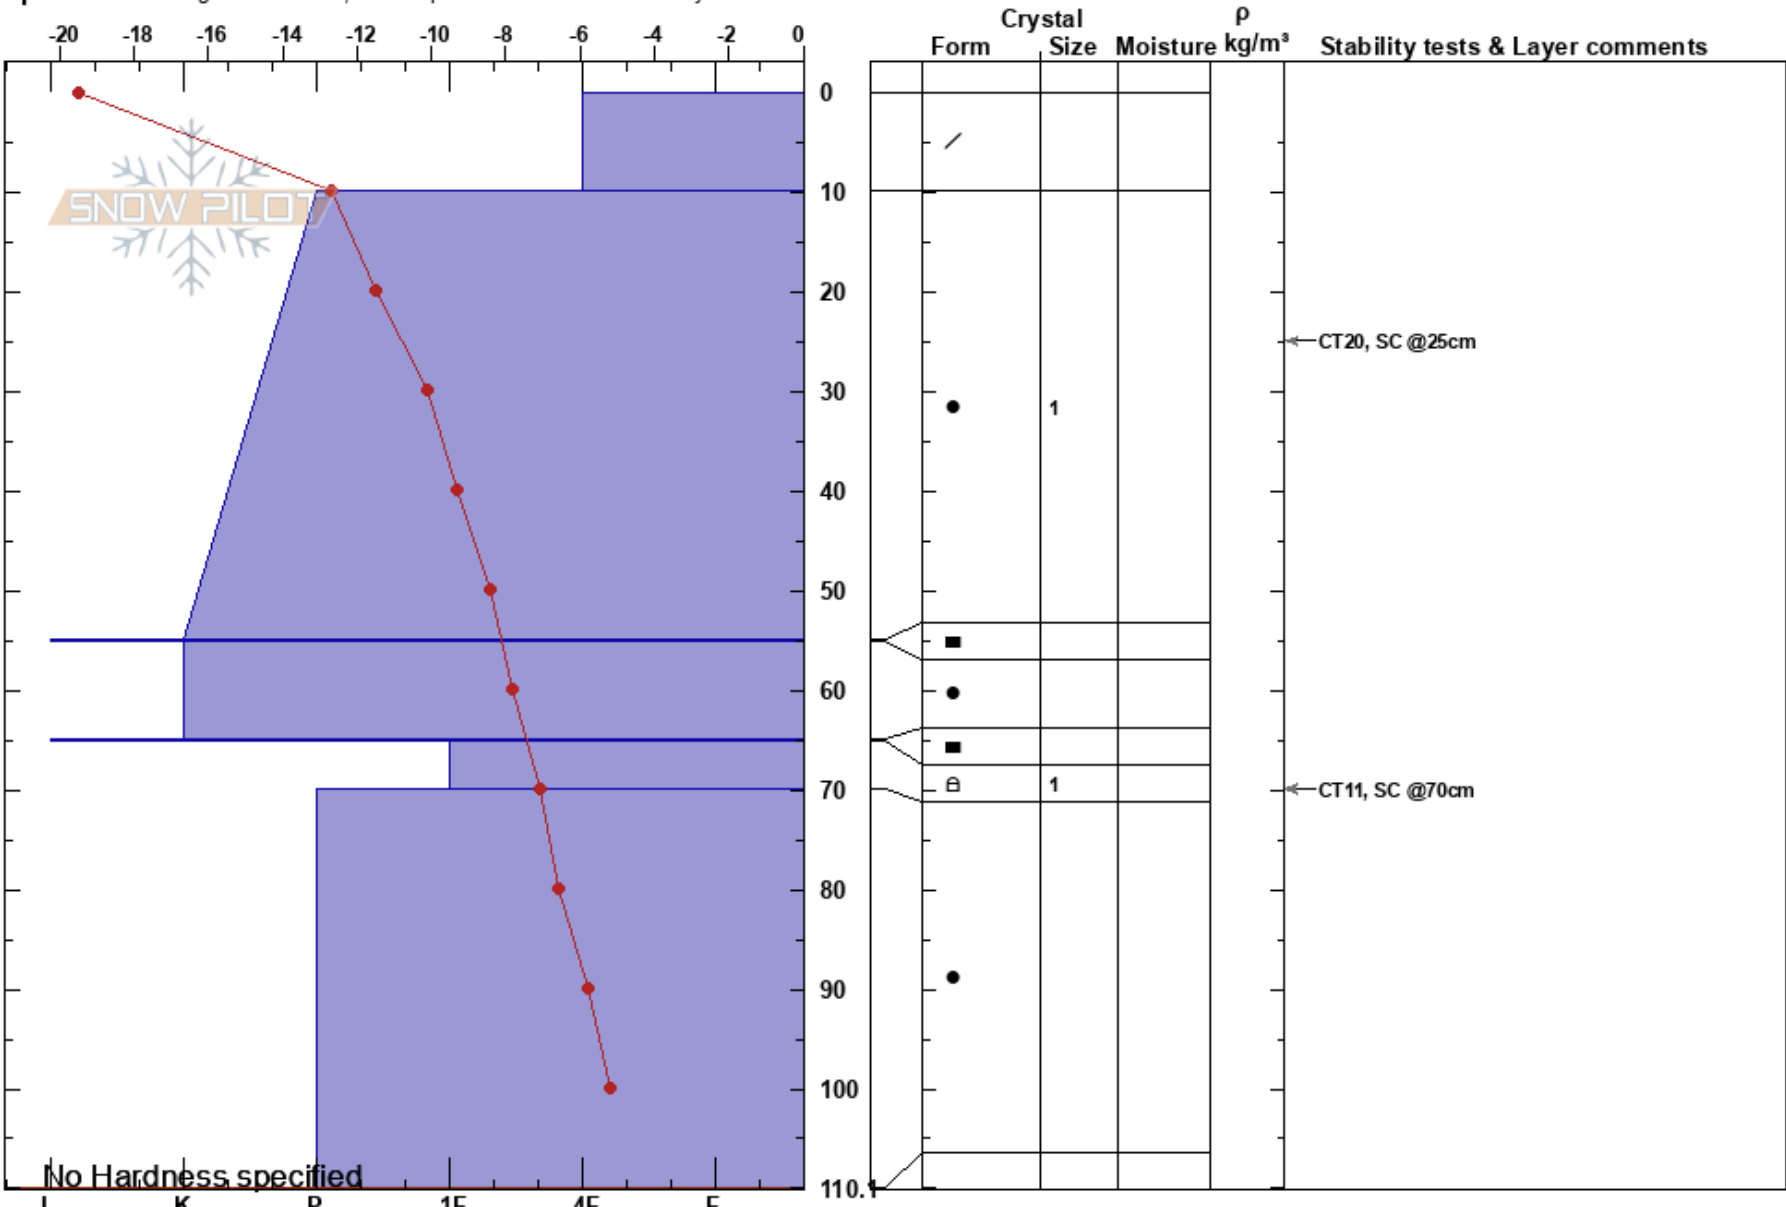

Kåppas berg  
 Björkliden  
 Sweden  
 Elevation: 853 m  
 Aspect: 30°

Christian Pettersson  
 07/01/2018 - 10:50  
 Co-ord:  
 Slope Angle: 22°  
 Wind Loading:

Stability:  
 Air Temperature: -11.2°C  
 Sky Cover: CLR  
 Precipitation: NO  
 Wind: Calm

Layer Notes:  
 65.1-70cm: Problematic layer

Specifics: Pit dug in a Ski Area; Pit is representative of backcountry

No Hardness specified

Notes: