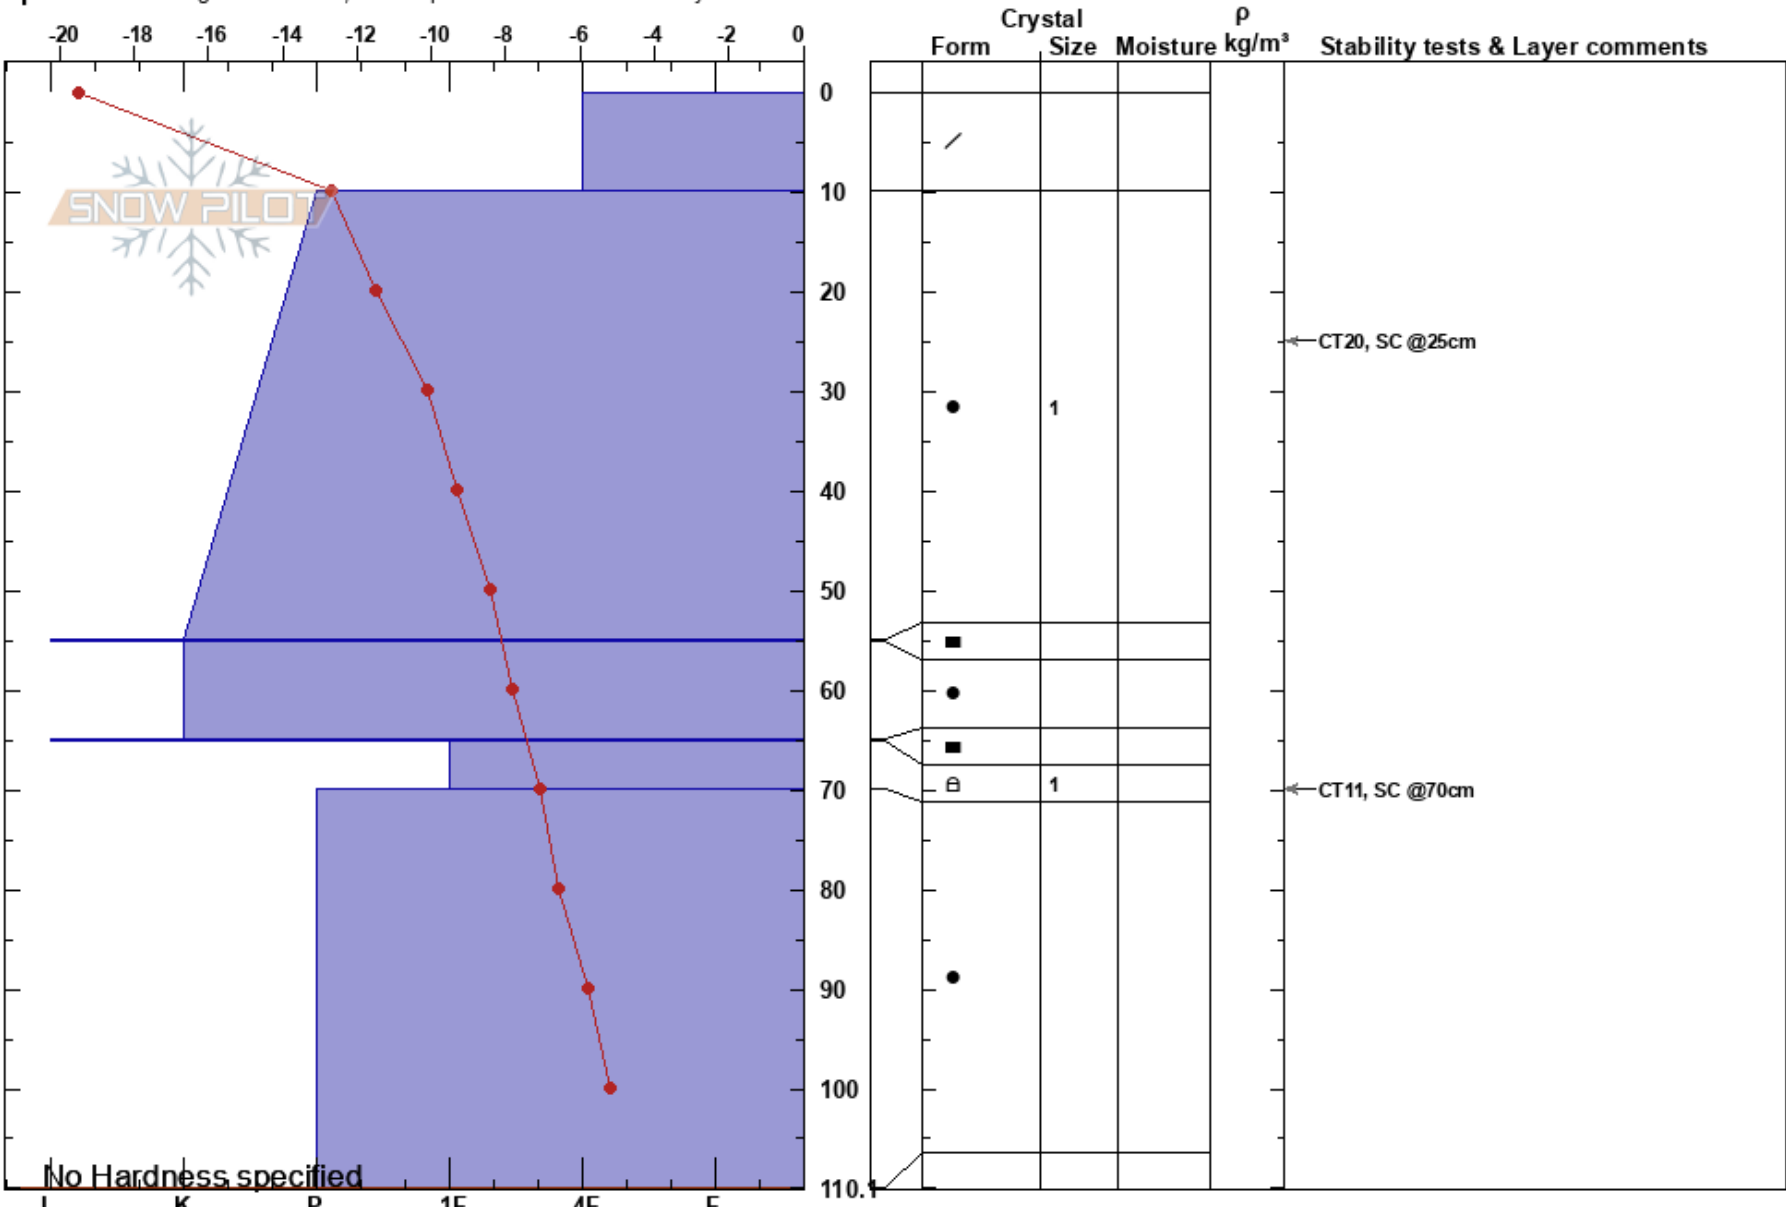

Käppas berg  
 Björkliden  
 Sweden  
 Elevation: 853 m  
 Aspect: 30°

Christian Pettersson  
 07/01/2018 - 10:50  
 Co-ord:  
 Slope Angle: 22°  
 Wind Loading:

Stability:  
 Air Temperature: -11.2°C  
 Sky Cover: CLR  
 Precipitation: NO  
 Wind: Calm

Layer Notes:  
 65.1-70cm: Problematic layer

Specifics: Pit dug in a Ski Area; Pit is representative of backcountry

No Hardness specified

Notes: